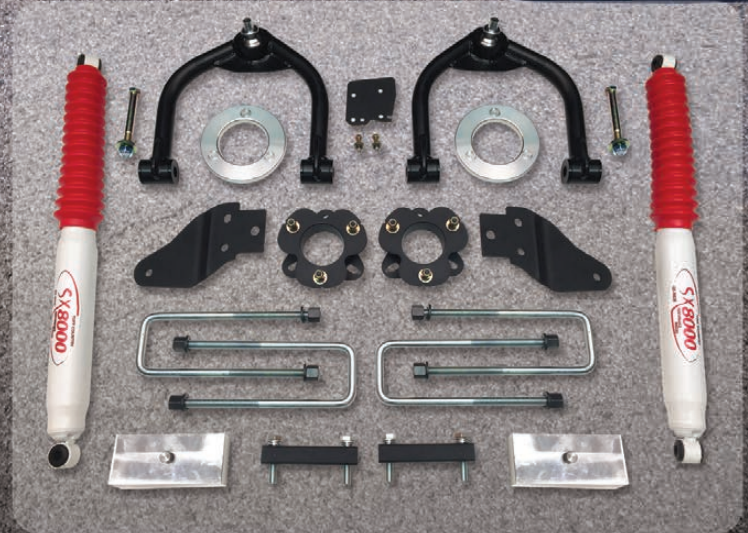

# LIFT KITS

## 4" Titan XD

Tuff Country's 4 inch lift kit for the hot new Nissan Titan XD will allow for up to 33" tires (35" with trimming). Installs easily using a combination of upper control arms and coil/strut spacers to lift the front end. Rear 2" lift blocks raise the rear end.

- Includes upper control arms using extremely durable uni-ball joints
- Fit up to 35" tires (w/trimming)
- Limited Lifetime Warranty
- Proudly made in the USA

YEAR	VEHICLE	DESCRIPTION	PART #
2016-17	Nissan Titan XD 4wd	4" Un-Ball Lift Kit - w/rr shock relocation brckts	54050
2016-17	Nissan Titan XD 4wd	4" Uni-Bal Lift Kit - w/o shocks	54051
2016-17	Nissan Titan XD 4wd	4" Uni-Ball Lift Kit - w/rear SX8000 Shocks	54051KN

Note: Aftermarket rims required with 4.5" backspacing or less.