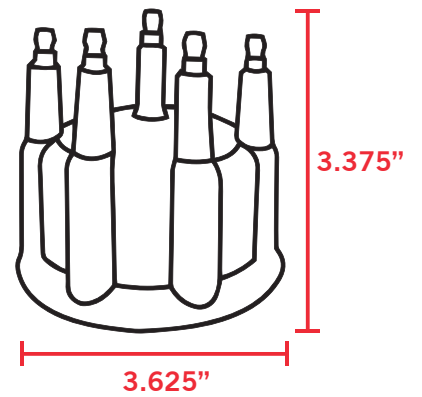

5.25"

HEI

5.0"

4.125"

PRO SERIES PRO BILLET/  
PRO SERIES READY TO RUN

4.5"

3.625"

READY TO RUN/PRO BILLET

3.375"