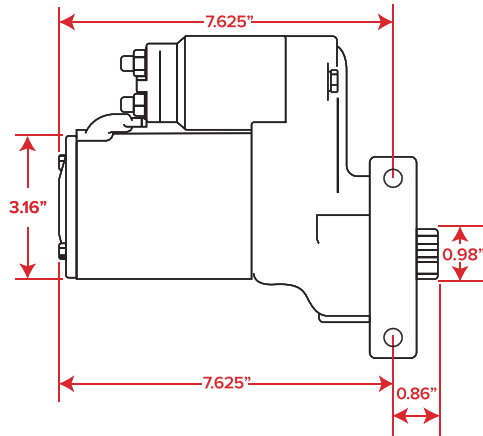

# STARTER DIMENSIONS

**JM7001**  
Chevy SB/BB 3HP High Torque Starter,  
153 or 168 Tooth Flywheel, Tilton Style

**JM7002**  
GM LSX 3HP High Torque Starter,  
Tilton Style

**JM7007**  
Chevy SB/BB 1.9HP Starter, Staggered  
Mount, Denso Style, 168 Tooth Flywheel

**JM7009**  
GM LSX 1.9HP Starter,  
360° Rotation, Denso Style

**JM7013**

Mopar SB/BB/Hemi 1966-1987  
1.9HP Starter with Nose, Denso Style