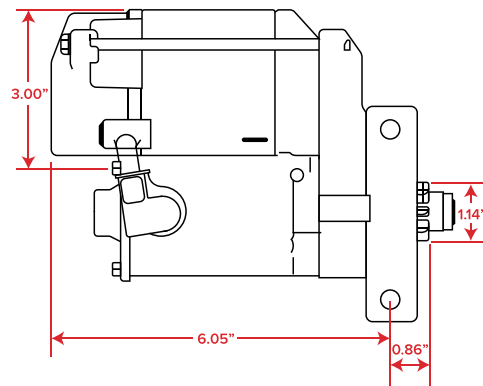

# STARTER DIMENSIONS

**JM7001**  
Chevy SB/BB 3HP High Torque Starter,  
153 or 168 Tooth Flywheel, Tilton Style

**JM7002**  
GM LSX 3HP High Torque Starter,  
Tilton Style

**JM7007**  
Chevy SB/BB 1.9HP Starter, Staggered  
Mount, Denso Style, 168 Tooth Flywheel