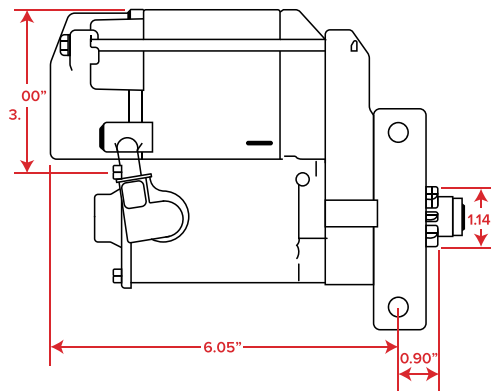

# STARTER DIMENSIONS

**JM7001**  
Chevy SB/BB 3HP High Torque Starter,  
153 or 168 Tooth Flywheel, Tilton Style

**JM7002**  
GM LSX 3HP High Torque Starter,  
Tilton Style

**JM7007**  
Chevy SB/BB 1.9HP Starter, Staggered  
Mount, Denso Style, 168 Tooth Flywheel