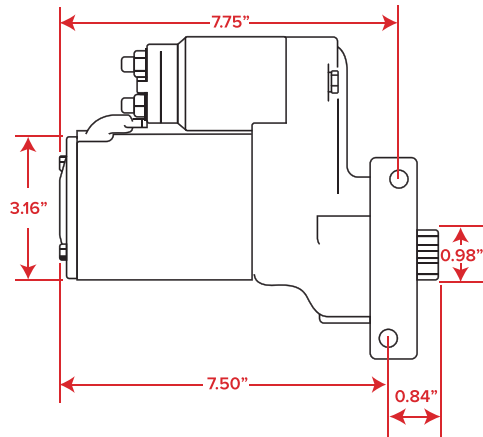

# STARTER DIMENSIONS

**JM7001**  
Chevy SB/BB 3HP High Torque Starter,  
153 or 168 Tooth Flywheel, Tilton Style

**JM7002**  
GM LSX 3HP High Torque Starter,  
Tilton Style

**JM7007**  
Chevy SB/BB 1.9HP Starter, Staggered  
Mount, Denso Style, 168 Tooth Flywheel