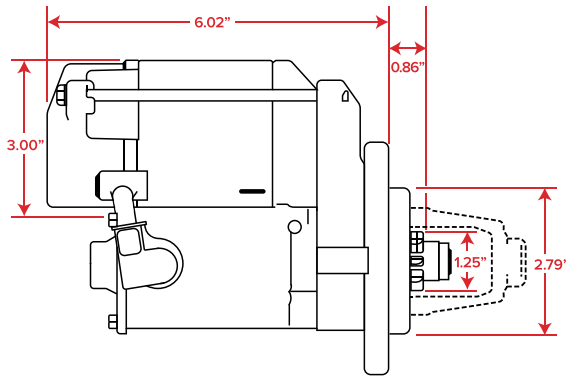

JM7013

Mopar SB/BB/Hemi 1966-1987
1.9HP Starter with Nose, Denso Style