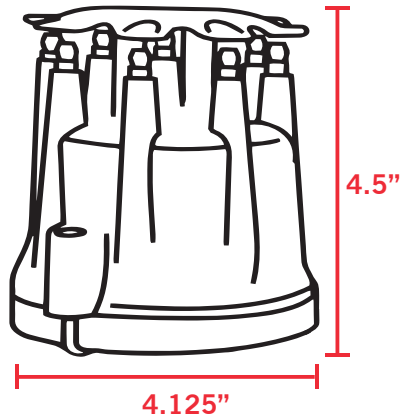

5.25"

HEI

5.0"

4.125"

PRO SERIES PRO BILLET/  
PRO SERIES READY TO RUN

4.5"

3.625"

READY TO RUN/PRO BILLET

3.375"