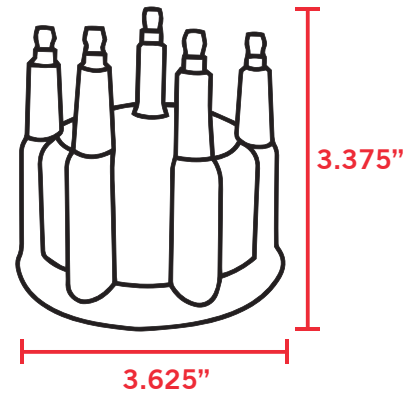

5.25"

HEI

5.0"

4.125"

PRO SERIES PRO BILLET/  
PRO SERIES READY TO RUN

4.5"

3.625"

READY TO RUN/PRO BILLET

3.375"