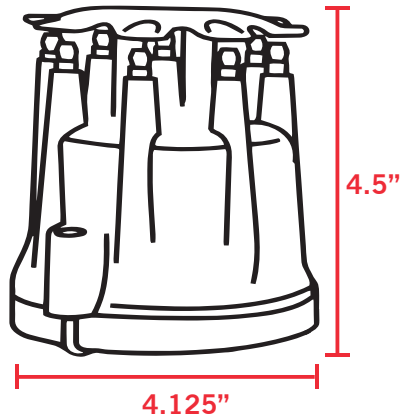

5.25"

HEI

5.0"

4.125"

PRO SERIES PRO BILLET/
PRO SERIES READY TO RUN

4.5"

3.625"

READY TO RUN/PRO BILLET

3.375"