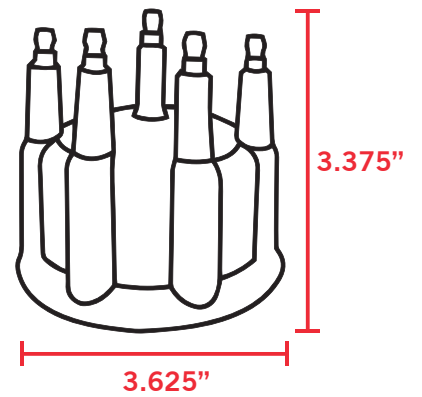

5.25"

HEI

5.0"

4.125"

PRO SERIES PRO BILLET/
PRO SERIES READY TO RUN

4.5"

3.625"

READY TO RUN/PRO BILLET

3.375"