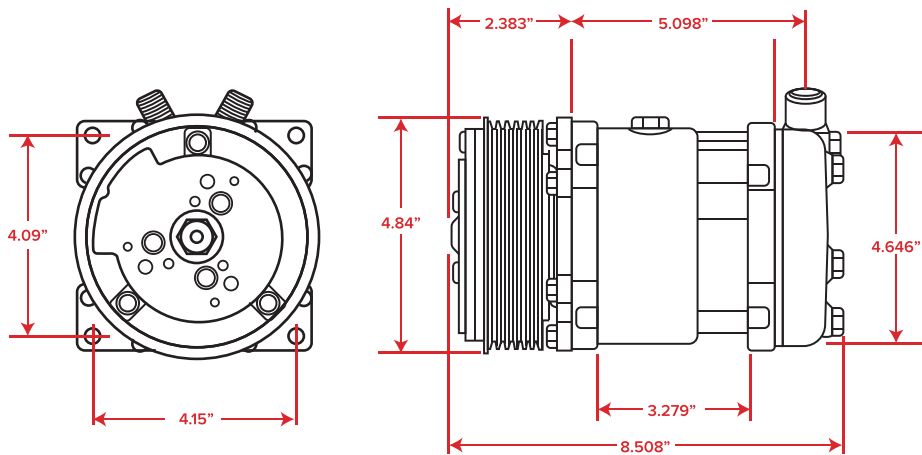

A/C COMPRESSOR DIMENSIONS

HC5001C
Sanden 508 R134A Style
A/C Compressor V-Belt, Black Clutch

HC5003C
Sanden 508 R134A Style
A/C Compressor V-Belt, Silver Clutch

HC5002C
Sanden 508 R134A Style
A/C Compressor Serpentine Belt,
Black Clutch

HC5004C
Sanden 508 R134A Style
A/C Compressor Serpentine Belt,
Silver Clutch

HC5005C
Sanden SD-7 Style A/C Compressor
Serpentine Belt, 6 Groove, Silver Clutch