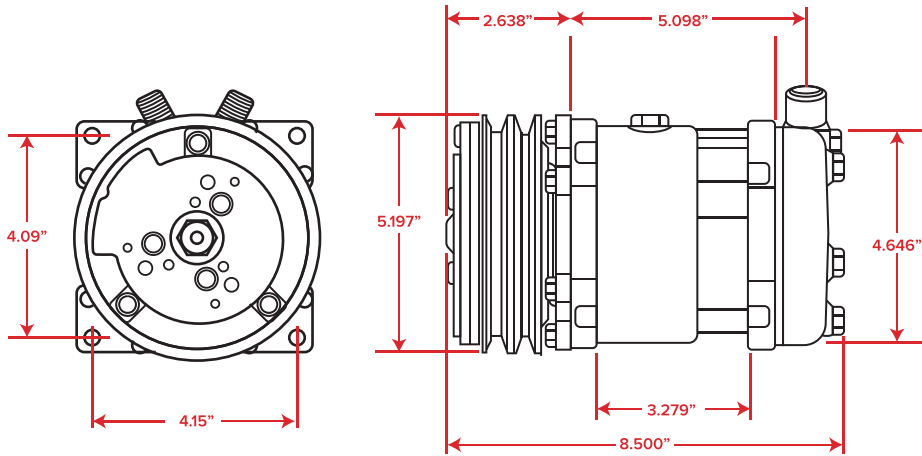

A/C COMPRESSOR DIMENSIONS

HC5001C
Sanden 508 R134A Style
A/C Compressor V-Belt, Black Clutch

HC5003C
Sanden 508 R134A Style
A/C Compressor V-Belt, Silver Clutch

HC5002C
Sanden 508 R134A Style
A/C Compressor Serpentine Belt,
Black Clutch

HC5004C
Sanden 508 R134A Style
A/C Compressor Serpentine Belt,
Silver Clutch

HC5005C
Sanden SD-7 Style A/C Compressor
Serpentine Belt, 6 Groove, Silver Clutch