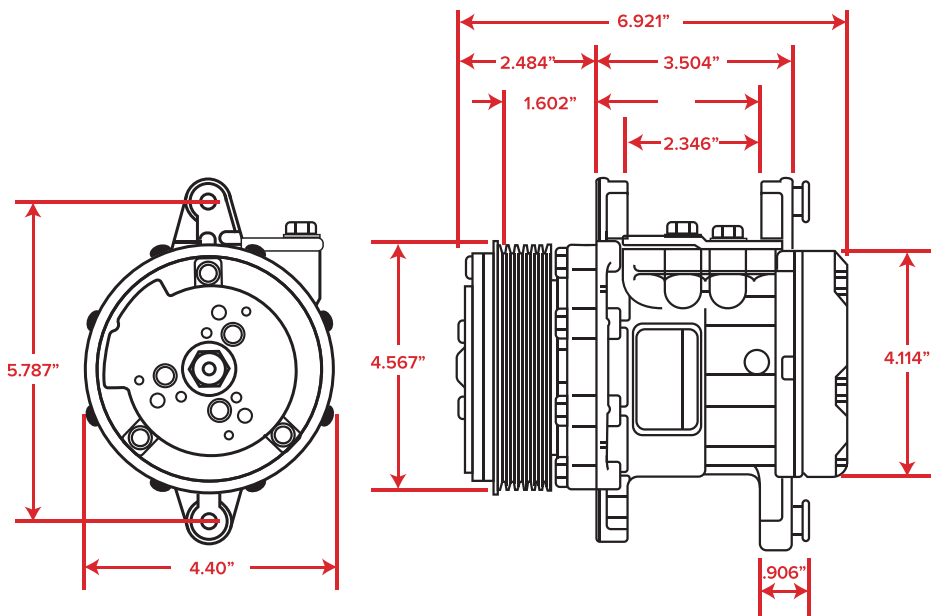

A/C COMPRESSOR DIMENSIONS

HC5001C
Sanden 508 R134A Style
A/C Compressor V-Belt, Black Clutch

HC5003C
Sanden 508 R134A Style
A/C Compressor V-Belt, Silver Clutch

HC5002C
Sanden 508 R134A Style
A/C Compressor Serpentine Belt,
Black Clutch

HC5004C
Sanden 508 R134A Style
A/C Compressor Serpentine Belt,
Silver Clutch

HC5005C
Sanden SD-7 Style A/C Compressor
Serpentine Belt, 6 Groove, Silver Clutch