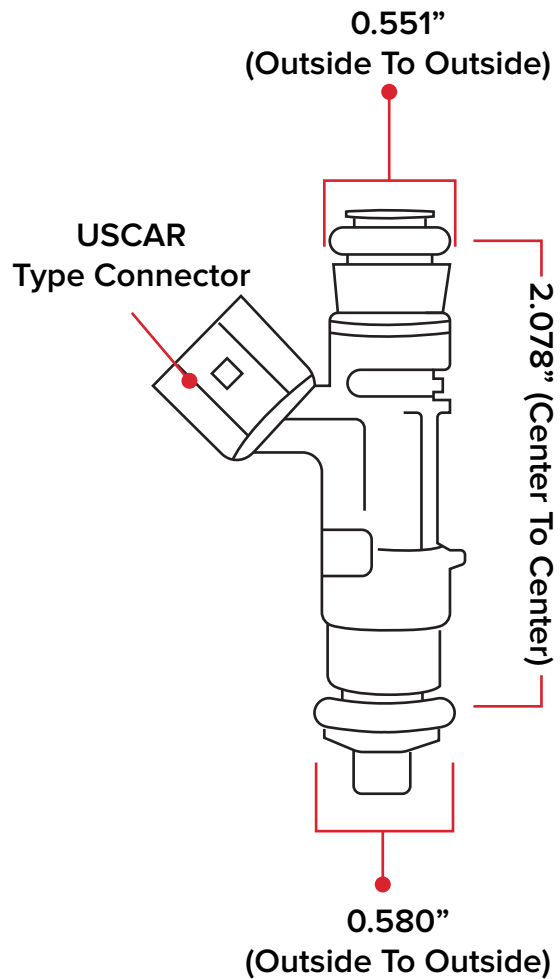

TALL LS INTAKE

SHORT LS INTAKE

LS1 STYLE INJECTOR

COMPATIBLE WITH TSP INTAKE MAINFOLD (PRODUCT NO. 81001)

LS2 STYLE INJECTOR

COMPATIBLE WITH TSP INTAKE MAINFOLD (PRODUCT NO. 81002)

NOTE: MUST CHANGE LOWER O-RING TO LS1 STYLE