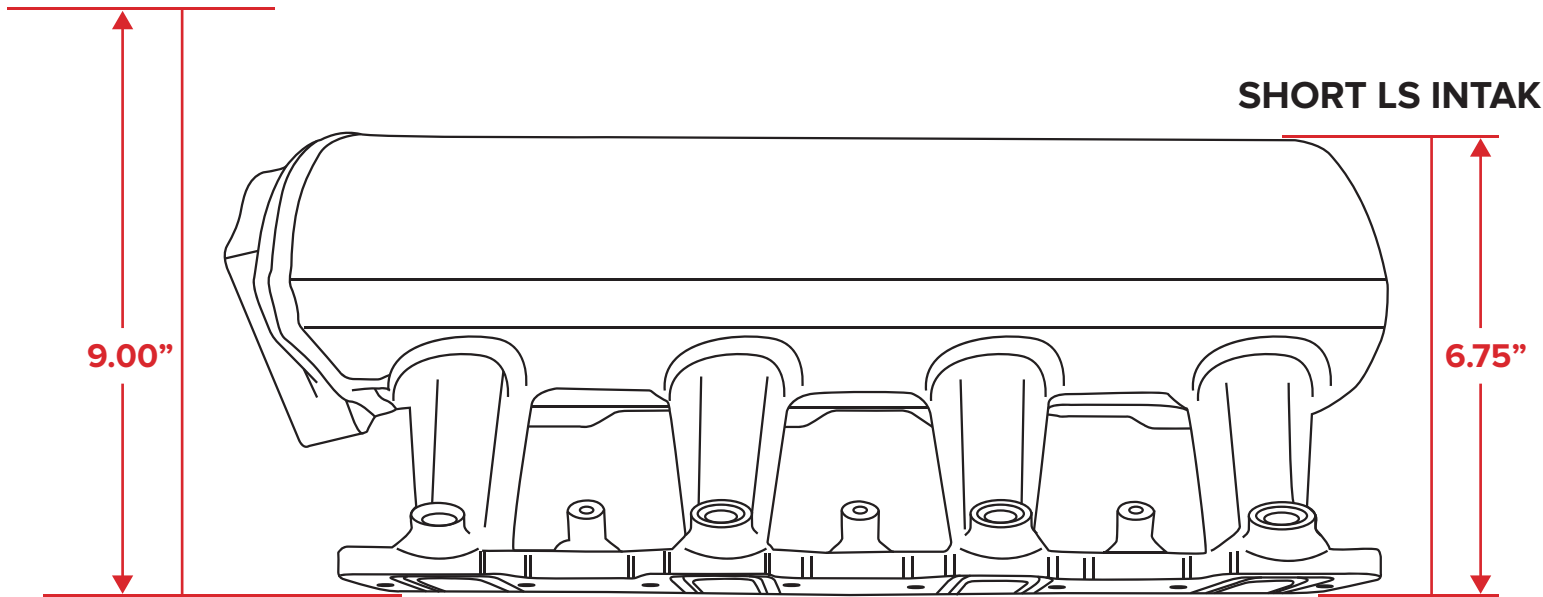

TALL LS INTAKE

SHORT LS INTAKE

LS1 STYLE INJECTOR

COMPATIBLE WITH TSP INTAKE MAINFOLD (PRODUCT NO. 81001)

LS2 STYLE INJECTOR

COMPATIBLE WITH TSP INTAKE MAINFOLD (PRODUCT NO. 81002)

NOTE: MUST CHANGE LOWER O-RING TO LS1 STYLE