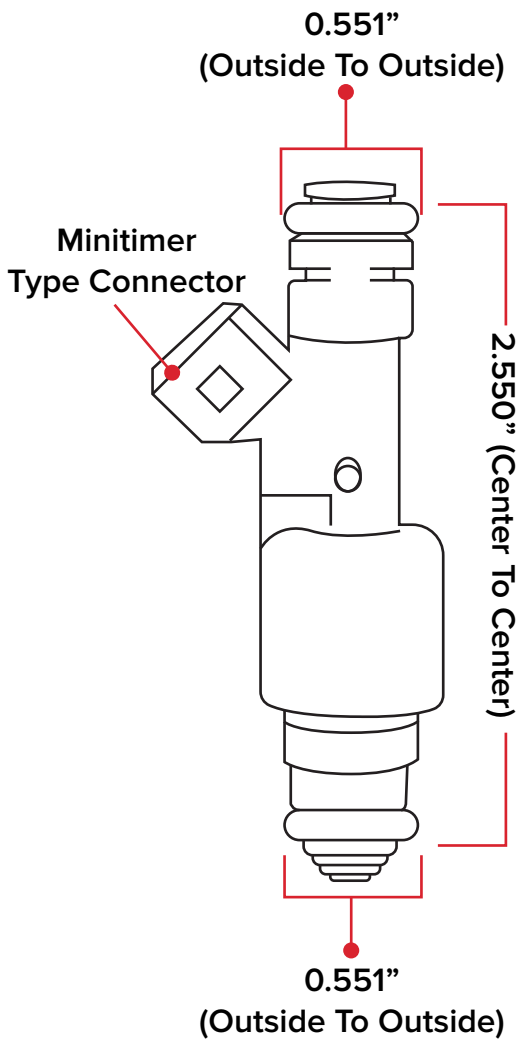

TALL LS INTAKE

SHORT LS INTAKE

LS1 STYLE INJECTOR

COMPATIBLE WITH TSP INTAKE MAINFOLD (PRODUCT NO. 81001)

LS2 STYLE INJECTOR

COMPATIBLE WITH TSP INTAKE MAINFOLD (PRODUCT NO. 81002)

NOTE: MUST CHANGE LOWER O-RING TO LS1 STYLE