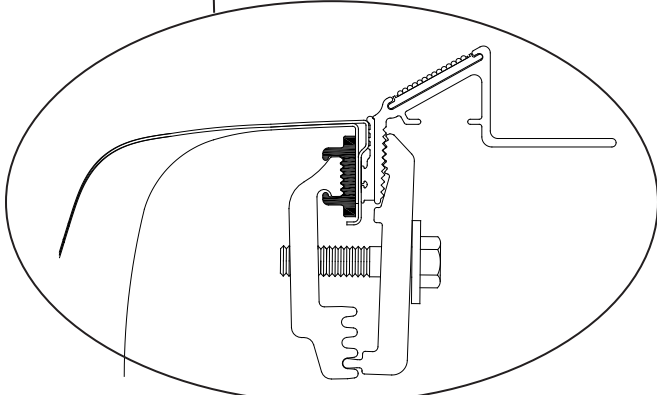

TRUXEDO® CLAMP EXTENSION

1 Slide clamp extension on to the female clamp half.

Item	Part #	Description
1.	1700429	Flat Washer, 3/8"
2.	1700369	Cap Screw, 3/8"
3.	1703254	Male Clamp
4.	1703253	Female Clamp
5.	1117577	Clamp Extension
	(1115191)	Assembled Clamp

2 With TruXedo side rails held in place attach clamp assemblies to the truck box and TruXedo rails.

CAUTION

Note: If your truck has aftermarket or factory side rail protectors, use plastic shims, part number 1117097. Failure to do so may cause side rail to not sit level and or could cause damage to the vehicle. Contact customer service for information regarding shim kit 1117097.

CAUTION

Tighten clamp assemblies securely on side rails before driving vehicle.

Driver Side

View showing clamp and extension correctly attached to the driver side TruXedo rail and truck box.

Passenger Side

View showing clamp and extension correctly attached to the passenger side TruXedo rail and truck box.

TRUXEDO
Patented