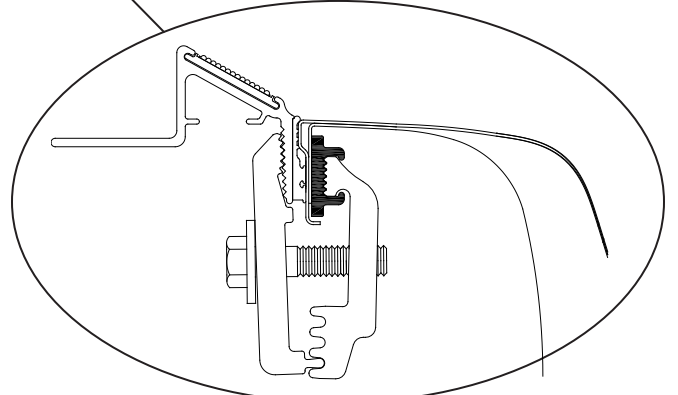

TRUXEDO® CLAMP EXTENSION

1 Slide clamp extension on to the female clamp half.

Item	Part #	Description
1.	1700429	Flat Washer, 3/8"
2.	1700369	Cap Screw, 3/8"
3.	1703254	Male Clamp
4.	1703253	Female Clamp
5.	1117577	Clamp Extension
	(1115191)	Assembled Clamp

2 With TruXedo side rails held in place attach clamp assemblies to the truck box and TruXedo rails.

CAUTION

Note: If your truck has aftermarket or factory side rail protectors, use plastic shims, part number 1117097. Failure to do so may cause side rail to not sit level and or could cause damage to the vehicle. Contact customer service for information regarding shim kit 1117097.

CAUTION

Tighten clamp assemblies securely on side rails before driving vehicle.

Driver Side

View showing clamp and extension correctly attached to the driver side TruXedo rail and truck box.

Passenger Side

View showing clamp and extension correctly attached to the passenger side TruXedo rail and truck box.

TRUXEDO
Patented