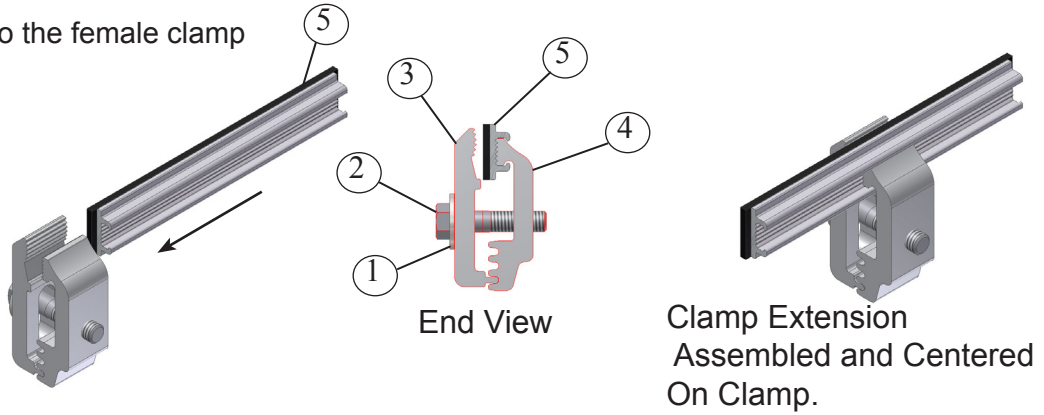

TRUXEDO® CLAMP EXTENSION

1 Slide clamp extension on to the female clamp half.

Item	Part #	Description
1.	1700429	Flat Washer, 3/8"
2.	1700369	Cap Screw, 3/8"
3.	1703254	Male Clamp
4.	1703253	Female Clamp
5.	1117577	Clamp Extension
	(1115191)	Assembled Clamp

2 With TruXedo side rails held in place attach clamp assemblies to the truck box and TruXedo rails.

CAUTION

Note: If your truck has aftermarket or factory side rail protectors, use plastic shims, part number 1117097. Failure to do so may cause side rail to not sit level and or could cause damage to the vehicle. Contact customer service for information regarding shim kit 1117097.

CAUTION

Tighten clamp assemblies securely on side rails before driving vehicle.

Driver Side

View showing clamp and extension correctly attached to the driver side TruXedo rail and truck box.

Passenger Side

View showing clamp and extension correctly attached to the passenger side TruXedo rail and truck box.

TRUXEDO
Patented