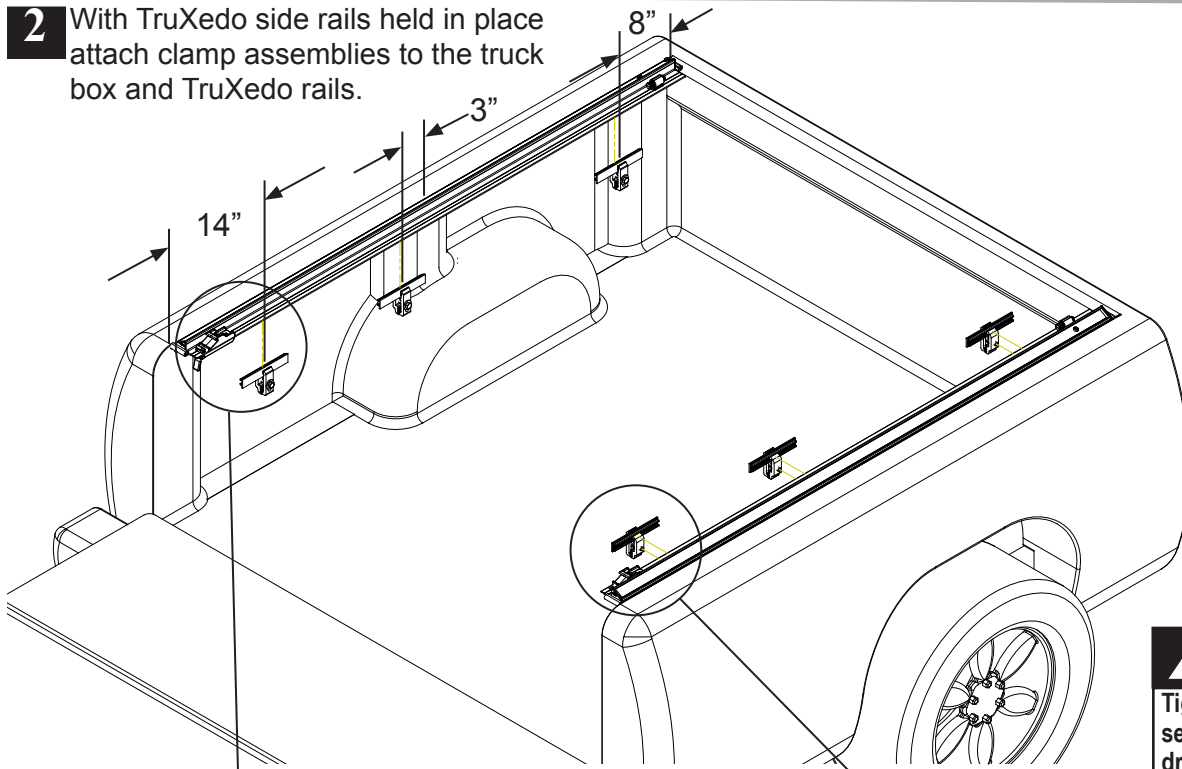

TRUXEDO® CLAMP EXTENSION

1 Slide clamp extension on to the female clamp half.

Item	Part #	Description
1.	1700429	Flat Washer, 3/8"
2.	1700369	Cap Screw, 3/8"
3.	1703254	Male Clamp
4.	1703253	Female Clamp
5.	1117577	Clamp Extension
	(1115191)	Assembled Clamp

2 With TruXedo side rails held in place attach clamp assemblies to the truck box and TruXedo rails.

CAUTION

Note: If your truck has aftermarket or factory side rail protectors, use plastic shims, part number 1117097. Failure to do so may cause side rail to not sit level and or could cause damage to the vehicle. Contact customer service for information regarding shim kit 1117097.

CAUTION

Tighten clamp assemblies securely on side rails before driving vehicle.

Driver Side

View showing clamp and extension correctly attached to the driver side TruXedo rail and truck box.

Passenger Side