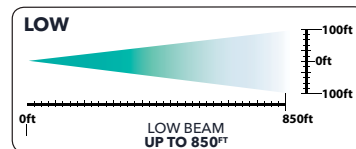

BEAM PATTERN