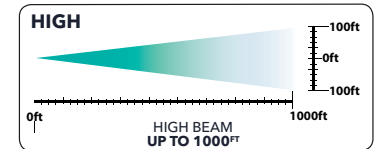

BEAM PATTERN