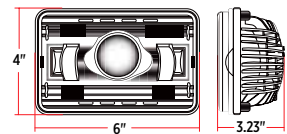

RETROFIT

LOW BEAM	HIGH BEAM
➤ 4652	➤ 4651
➤ H4652	➤ H4651
➤ H4656	➤ H5051
➤ H4662	
➤ H4739	
➤ H5062