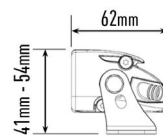

VOLTAGE RANGE	10V - 32V
RAW LUMENS	4050
BEAM PATTERN	Wide
BEAM DISTANCE (0.25LX)	563m
# HIGH POWER LEDS	6
POWER CONSUMPTION	42 Watts
CURRENT DRAW†	2.9 Amps
LED LIFE	50,000 Hrs*
WEIGHT	495g

*LED Manufacturers Specifications †At 14.4 Volts

Horizontal: 64° / Vertical: 15° (2% of peak)

MOUNTING OPTIONS

CENTRE MOUNT KIT
(sold seperately)

SIDE MOUNT KIT
(anti-theft fasteners included)

Triple-R Lights LLC, 16192 Coastal Highway, Lewes, Delaware, 19958, USA | sales@triple-r-lights.com | www.triple-r-lights.com