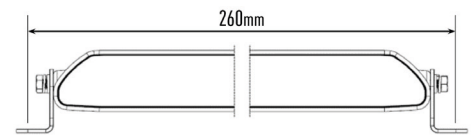

VOLTAGE RANGE	10V - 32V
RAW LUMENS	4050
BEAM PATTERN	Wide
BEAM DISTANCE (0.25LX)	563m
# HIGH POWER LEDS	6
POWER CONSUMPTION	42 Watts
CURRENT DRAW†	2.9 Amps
LED LIFE	50,000 Hrs*
WEIGHT	495g

*LED Manufacturers Specifications †At 14.4 Volts

Horizontal: 64° / Vertical: 15° (2% of peak)

MOUNTING OPTIONS

CENTRE MOUNT KIT
(sold seperately)

SIDE MOUNT KIT
(anti-theft fasteners included)

Triple-R Lights LLC, 16192 Coastal Highway, Lewes, Delaware, 19958, USA | sales@triple-r-lights.com | www.triple-r-lights.com