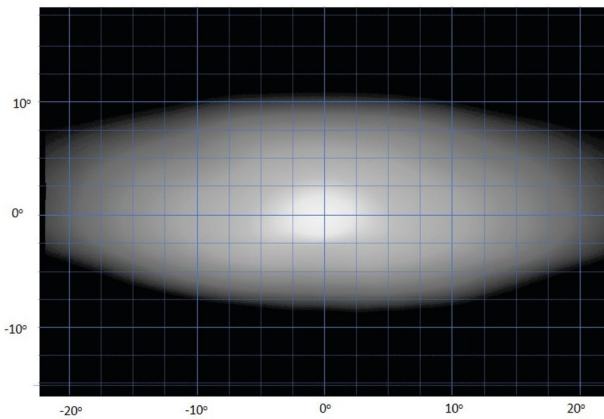

LINEAR

- Combination of highly efficient 3W 'premium bin' LEDs
- Vacuum-metallised optics deliver wide spread of light
- Integrated backlights for added safety and improved styling
- Flexible mounting options (anti-theft mounting brackets included)
- Sleek, low profile design facilitates installation
- Electronic thermal management
- Designed & manufactured in the UK

VOLTAGE RANGE	10V - 32V
RAW LUMENS	4050
BEAM PATTERN	Wide
BEAM DISTANCE (0.25LX)	563m
# HIGH POWER LEDS	6
POWER CONSUMPTION	42 Watts
CURRENT DRAW†	2.9 Amps
LED LIFE	50,000 Hrs*
WEIGHT	495g

*LED Manufacturers Specifications †At 14.4 Volts

Horizontal: 64° / Vertical: 15° (2% of peak)