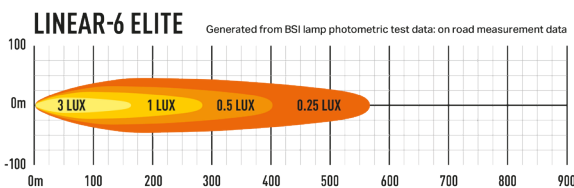

LINEAR

- Combination of highly efficient 3W 'premium bin' LEDs
- Vacuum-metallised optics deliver wide spread of light
- Integrated backlights for added safety and improved styling
- Flexible mounting options (anti-theft mounting brackets included)
- Sleek, low profile design facilitates installation
- Electronic thermal management
- Designed & manufactured in the UK

VOLTAGE RANGE	10V - 32V
RAW LUMENS	4050
BEAM PATTERN	Wide
BEAM DISTANCE (0.25LX)	563m
# HIGH POWER LEDS	6
POWER CONSUMPTION	42 Watts
CURRENT DRAW†	2.9 Amps
LED LIFE	50,000 Hrs*
WEIGHT	495g

*LED Manufacturers Specifications †At 14.4 Volts

Horizontal: 64° / Vertical: 15° (2% of peak)