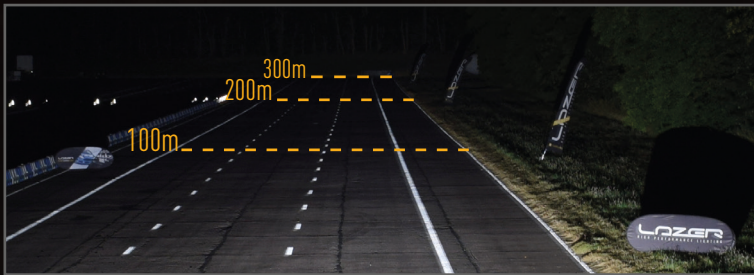

LINEAR-6 ELITE

Our most compact and streamlined range of LED light bars, the Linear range boasts exceptional lighting performance through the adoption of LED technology shared at the very highest levels of professional motorsport. The slimline, aerodynamic design of the lights combines with contemporary high-end styling, ensuring the lights look as good during the day as night. Anti-theft fasteners are included across all products.

LINEAR

- Combination of highly efficient 3W 'premium bin' LEDs
- Vacuum-metallised optics deliver wide spread of light
- Integrated backlights for added safety and improved styling
- Flexible mounting options (anti-theft mounting brackets included)
- Sleek, low profile design facilitates installation
- Electronic thermal management
- Designed & manufactured in the UK

VOLTAGE RANGE	10V - 32V
RAW LUMENS	4050
BEAM PATTERN	Wide
BEAM DISTANCE (0.25LX)	563m
# HIGH POWER LEDS	6
POWER CONSUMPTION	42 Watts
CURRENT DRAW†	2.9 Amps
LED LIFE	50,000 Hrs*
WEIGHT	495g

*LED Manufacturers Specifications †At 14.4 Volts

Horizontal: 64° / Vertical: 15° (2% of peak)

MOUNTING OPTIONS

CENTRE MOUNT KIT
(sold seperately)

SIDE MOUNT KIT
(anti-theft fasteners included)

Triple-R Lights LLC, 16192 Coastal Highway, Lewes, Delaware, 19958, USA | sales@triple-r-lights.com | www.triple-r-lights.com