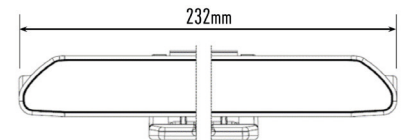

VOLTAGE RANGE	10V - 32V
RAW LUMENS	4050
BEAM PATTERN	Wide
BEAM DISTANCE (0.25LX)	563m
# HIGH POWER LEDS	6
POWER CONSUMPTION	42 Watts
CURRENT DRAW†	2.9 Amps
LED LIFE	50,000 Hrs*
WEIGHT	495g

*LED Manufacturers Specifications †At 14.4 Volts

Horizontal: 64° / Vertical: 15° (2% of peak)

MOUNTING OPTIONS

CENTRE MOUNT KIT
(sold seperately)

SIDE MOUNT KIT
(anti-theft fasteners included)

Triple-R Lights LLC, 16192 Coastal Highway, Lewes, Delaware, 19958, USA | sales@triple-r-lights.com | www.triple-r-lights.com