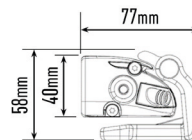

VOLTAGE RANGE	10V - 32V
RAW LUMENS	4050
BEAM PATTERN	Wide
BEAM DISTANCE (0.25LX)	563m
# HIGH POWER LEDS	6
POWER CONSUMPTION	42 Watts
CURRENT DRAW†	2.9 Amps
LED LIFE	50,000 Hrs*
WEIGHT	495g

*LED Manufacturers Specifications †At 14.4 Volts

Horizontal: 64° / Vertical: 15° (2% of peak)

MOUNTING OPTIONS

CENTRE MOUNT KIT
(sold seperately)

SIDE MOUNT KIT
(anti-theft fasteners included)

Triple-R Lights LLC, 16192 Coastal Highway, Lewes, Delaware, 19958, USA | sales@triple-r-lights.com | www.triple-r-lights.com