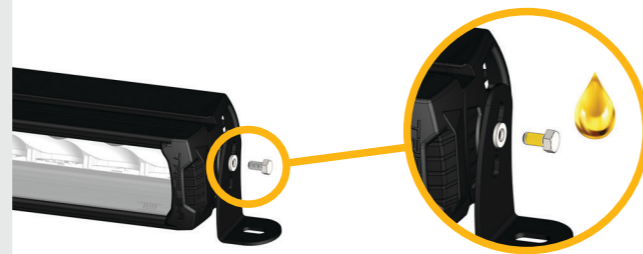

WHAT'S INCLUDED

- 4x Grille Mounting Brackets
- 4x Cutter Guides
- Anti-Theft Fasteners & Key
- Fitting Instructions

Also Required:

- 2x High Performance LED lights (Linear-6)
- 1x Two-Lamp Wiring Kit

TOOLS REQUIRED

SIDE MOUNTING INFORMATION

It is advised to use an anti-seize compound or thread-lock when mounting from the side of the lamp(s).

TRIPLE-R
HIGH PERFORMANCE LIGHTING

WWW.TRIPLE-R-LIGHTS.COM

sales@triple-r-lights.com