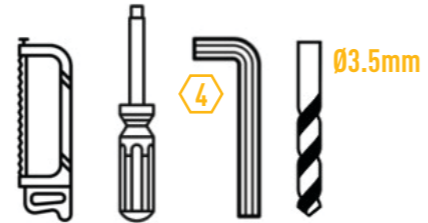

WHAT'S INCLUDED

- 4x Grille Mounting Brackets
- 4x Cutter Guides
- Anti-Theft Fasteners & Key
- Fitting Instructions

Also Required:

- 2x High Performance LED lights (Linear-6)
- 1x Two-Lamp Wiring Kit

TOOLS REQUIRED