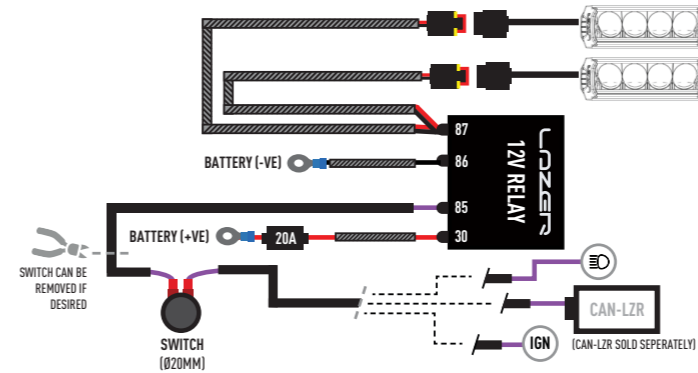

WHAT'S INCLUDED

- 4x Grille Mounting Brackets
- 4x Cutter Guides
- Anti-Theft Fasteners & Key
- Fitting Instructions

Also Required:

- 2x High Performance LED lights (Linear-6)
- 1x Two-Lamp Wiring Kit

TOOLS REQUIRED

SIDE MOUNTING INFORMATION

It is advised to use an anti-seize compound or thread-lock when mounting from the side of the lamp(s).

TRIPLE-R
HIGH PERFORMANCE LIGHTING

WWW.TRIPLE-R-LIGHTS.COM

sales@triple-r-lights.com

INSTALLATION PROCESS

Install should be completed with the grille left on the vehicle.

TORQUE VALUES

ELECTRICAL CONNECTION

LINEAR-6 (STANDARD OR ELITE)

CANBUS INTEGRATION

For vehicles where it is not possible to locate a 12V high beam signal, it will be necessary to take the high beam signal from the vehicle's CAN system. For vehicle specific CAN instructions, please download the "CANM8 Connect" App.