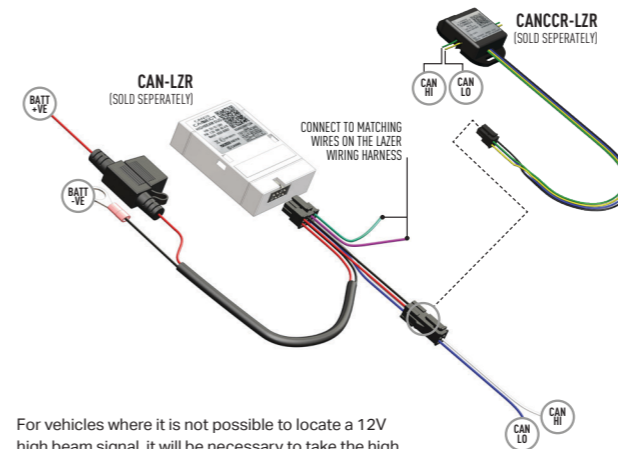

WHAT'S INCLUDED

- 4x Grille Mounting Brackets
- 4x Cutter Guides
- Anti-Theft Fasteners & Key
- Fitting Instructions

Also Required:

- 2x High Performance LED lights (Linear-6)
- 1x Two-Lamp Wiring Kit

TOOLS REQUIRED

SIDE MOUNTING INFORMATION

It is advised to use an anti-seize compound or thread-lock when mounting from the side of the lamp(s).

TRIPLE-R
HIGH PERFORMANCE LIGHTING

WWW.TRIPLE-R-LIGHTS.COM

sales@triple-r-lights.com

Triple-R Lights LLC, 16192 Coastal Highway,
Lewes, Delaware, 19958, USA

 UK BUILT | US DRIVEN    /TRIPLERLIGHTS

TRIPLE-R
HIGH PERFORMANCE LIGHTING

RAM 1500 (2019+)
GRILLE INTEGRATION KIT

FITTING INSTRUCTIONS

INSTALLATION PROCESS

Install should be completed with the grille left on the vehicle.

TORQUE VALUES

ELECTRICAL CONNECTION

LINEAR-6 (STANDARD OR ELITE)

CANBUS INTEGRATION

For vehicles where it is not possible to locate a 12V high beam signal, it will be necessary to take the high beam signal from the vehicle's CAN system. For vehicle specific CAN instructions, please download the "CANM8 Connect" App.