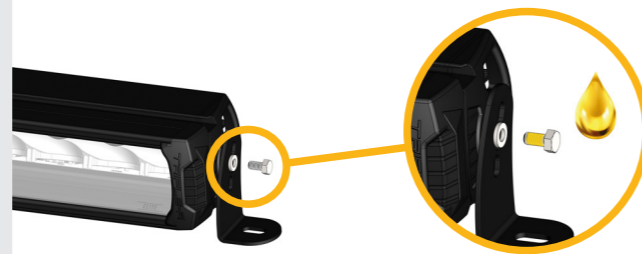

WHAT'S INCLUDED

- 4x Grille Mounting Brackets
- 4x Cutter Guides
- Anti-Theft Fasteners & Key
- Fitting Instructions

Also Required:

- 2x High Performance LED lights (LR-750)
- 1x Two-Lamp Wiring Kit

TOOLS REQUIRED

SIDE MOUNTING INFORMATION

It is advised to use an anti-seize compound or thread-lock when mounting from the side of the lamp(s).

TRIPLE-R
HIGH PERFORMANCE LIGHTING

WWW.TRIPLE-R-LIGHTS.COM

sales@triple-r-lights.com