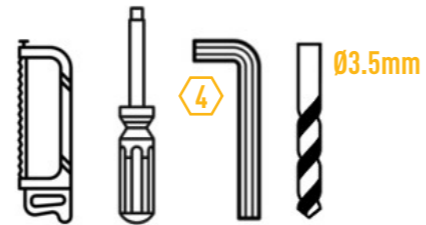

WHAT'S INCLUDED

- 4x Grille Mounting Brackets
- 4x Cutter Guides
- Anti-Theft Fasteners & Key
- Fitting Instructions

Also Required:

- 2x High Performance LED lights (LR-750)
- 1x Two-Lamp Wiring Kit

TOOLS REQUIRED