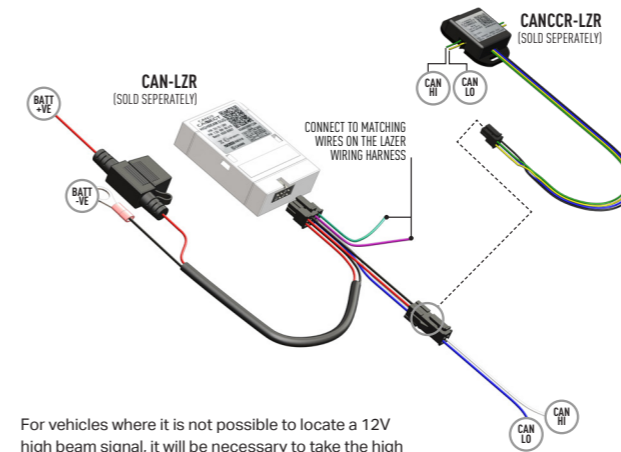

WHAT'S INCLUDED

- 4x Grille Mounting Brackets
- 4x Cutter Guides
- Anti-Theft Fasteners & Key
- Fitting Instructions

Also Required:

- 2x High Performance LED lights (LR-750)
- 1x Two-Lamp Wiring Kit

TOOLS REQUIRED

SIDE MOUNTING INFORMATION

It is advised to use an anti-seize compound or thread-lock when mounting from the side of the lamp(s).

TRIPLE-R
HIGH PERFORMANCE LIGHTING

WWW.TRIPLE-R-LIGHTS.COM

sales@triple-r-lights.com

Triple-R Lights LLC, 16192 Coastal Highway,
Lewes, Delaware, 19958, USA

UK BUILT | US DRIVEN /TRIPLERLIGHTS

TRIPLE-R
HIGH PERFORMANCE LIGHTING

FORD TRANSIT CONNECT (2018+)
GRILLE INTEGRATION KIT

FITTING INSTRUCTIONS

INSTALLATION PROCESS

Install should be completed with the grille left on the vehicle.

ELECTRICAL CONNECTION

LINEAR-18 ELITE (WITH DRL)

CANBUS INTEGRATION

For vehicles where it is not possible to locate a 12V high beam signal, it will be necessary to take the high beam signal from the vehicle's CAN system. For vehicle specific CAN instructions, please download the "CANM8 Connect" App.