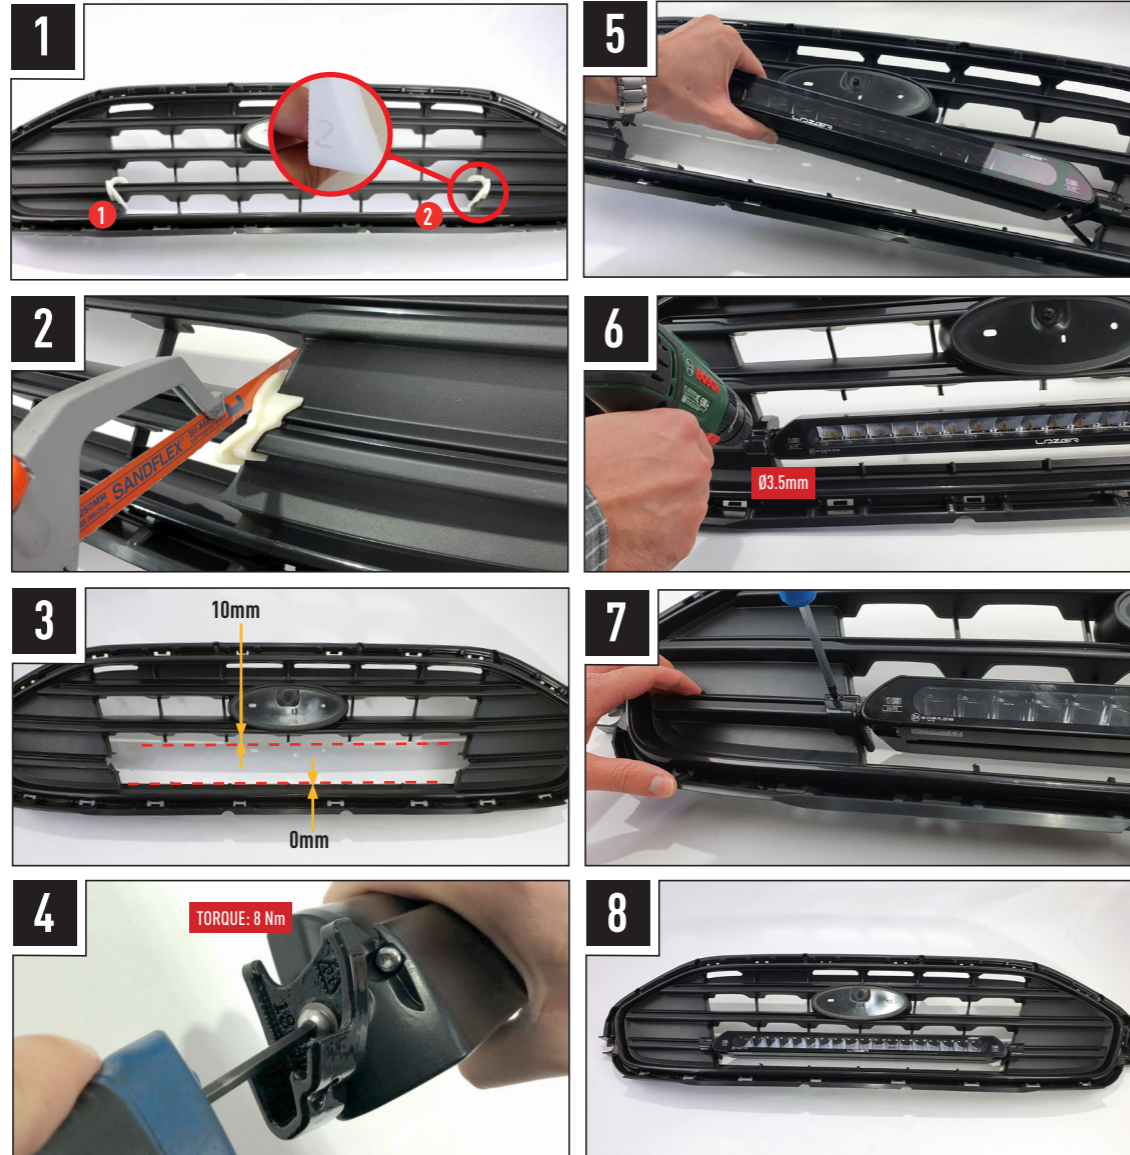

SIDE MOUNTING INFORMATION

It is advised to use an anti-seize compound or thread-lock when mounting from the side of the lamp(s).

TRIPLE-R
HIGH PERFORMANCE LIGHTING

WWW.TRIPLE-R-LIGHTS.COM

sales@triple-r-lights.com

Triple-R Lights LLC, 16192 Coastal Highway,
Lewes, Delaware, 19958, USA

UK BUILT | US DRIVEN /TRIPLERLIGHTS

TRIPLE-R
HIGH PERFORMANCE LIGHTING

FORD TRANSIT CONNECT (2018+)
GRILLE INTEGRATION KIT

FITTING INSTRUCTIONS

INSTALLATION PROCESS

Install should be completed with the grille left on the vehicle.

ELECTRICAL CONNECTION

LINEAR-18 ELITE (WITH DRL)

CANBUS INTEGRATION

For vehicles where it is not possible to locate a 12V high beam signal, it will be necessary to take the high beam signal from the vehicle's CAN system. For vehicle specific CAN instructions, please download the "CANM8 Connect" App.