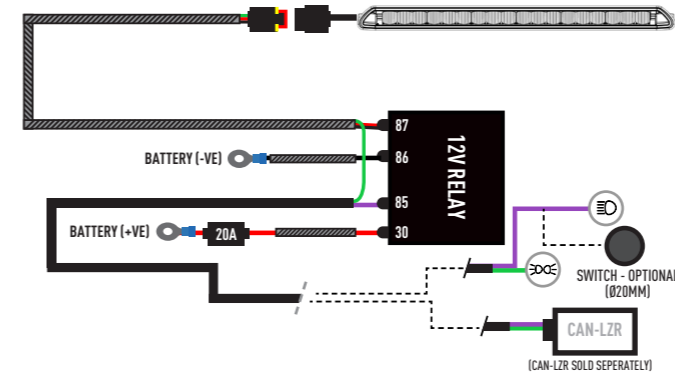

SIDE MOUNTING INFORMATION

It is advised to use an anti-seize compound or thread-lock when mounting from the side of the lamp(s).

TRIPLE-R
HIGH PERFORMANCE LIGHTING

WWW.TRIPLE-R-LIGHTS.COM

sales@triple-r-lights.com

Triple-R Lights LLC, 16192 Coastal Highway,
Lewes, Delaware, 19958, USA

UK BUILT | US DRIVEN /TRIPLERLIGHTS

TRIPLE-R
HIGH PERFORMANCE LIGHTING

FORD TRANSIT CONNECT (2018+)
GRILLE INTEGRATION KIT

FITTING INSTRUCTIONS

INSTALLATION PROCESS

Install should be completed with the grille left on the vehicle.

ELECTRICAL CONNECTION

LINEAR-18 ELITE (WITH DRL)

CANBUS INTEGRATION

For vehicles where it is not possible to locate a 12V high beam signal, it will be necessary to take the high beam signal from the vehicle's CAN system. For vehicle specific CAN instructions, please download the "CANM8 Connect" App.