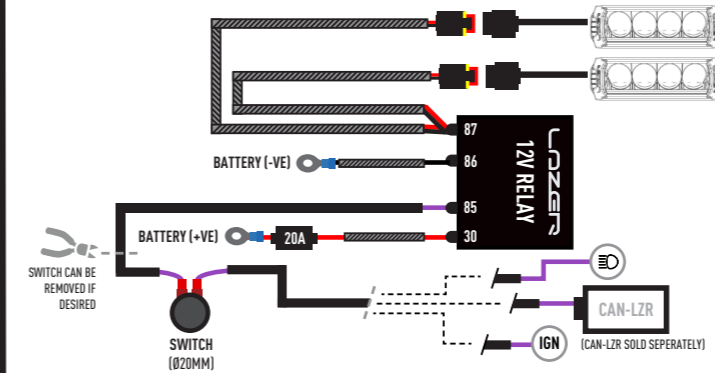

ELECTRICAL CONNECTION

ST4 EVOLUTION

For vehicles where it is not possible to locate a 12V high beam signal, it will be necessary to take the high beam signal from the vehicle's CAN system. For vehicle specific CAN instructions, please download the "CANM8 Connect" App.