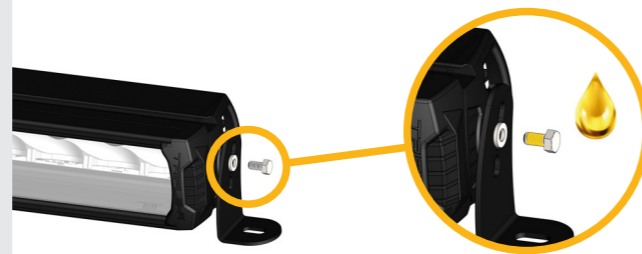

ALSO AVAILABLE

WHAT'S INCLUDED

- 4x Grille Mounting Brackets
- 4x Cutter Guides
- Anti-Theft Fasteners & Key
- Fitting Instructions

Also Required:

- 2x High Performance LED lights (ST4 Evolution)
- 1x Two-Lamp Wiring Kit

TOOLS REQUIRED

SIDE MOUNTING INFORMATION

It is advised to use an anti-seize compound or thread-lock when mounting from the side of the lamp(s).

TRIPLE-R

HIGH PERFORMANCE LIGHTING

FORD TRANSIT (2015+)

GRILLE INTEGRATION KIT

FITTING INSTRUCTIONS

TRIPLE-R

HIGH PERFORMANCE LIGHTING

WWW.TRIPLE-R-LIGHTS.COM

sales@triple-r-lights.com
Triple-R Lights LLC, 16192 Coastal Highway,
Lewes, Delaware, 19958, USA

UK BUILT | US DRIVEN /TRIPLERLIGHTS