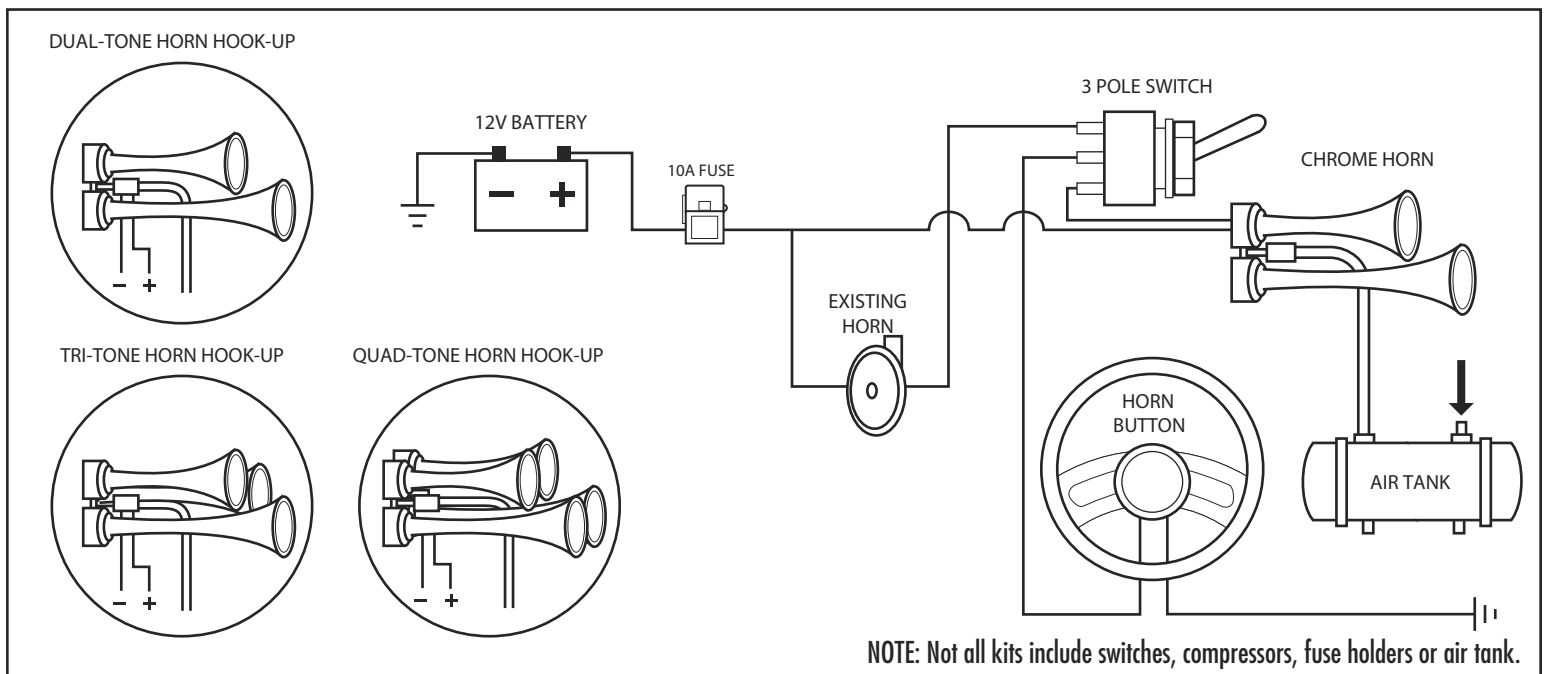

HIGH POWERED HORNS

Part Numbers: TRGH165 & TRGH170

WIRING DIAGRAM: ABS Plastic Air Horns

Part Numbers: TRGH155, TRGH156, TRGH158, TRGH160, TRGH166

WIRING DIAGRAM: Chrome Plated Air Horns

USER GUIDE AND INSTALLATION MANUAL HIGH POWERED HORNS

Part Numbers: TRGH161 & TRGH162

WIRING DIAGRAM: EVAC TRAIN HORN KITS