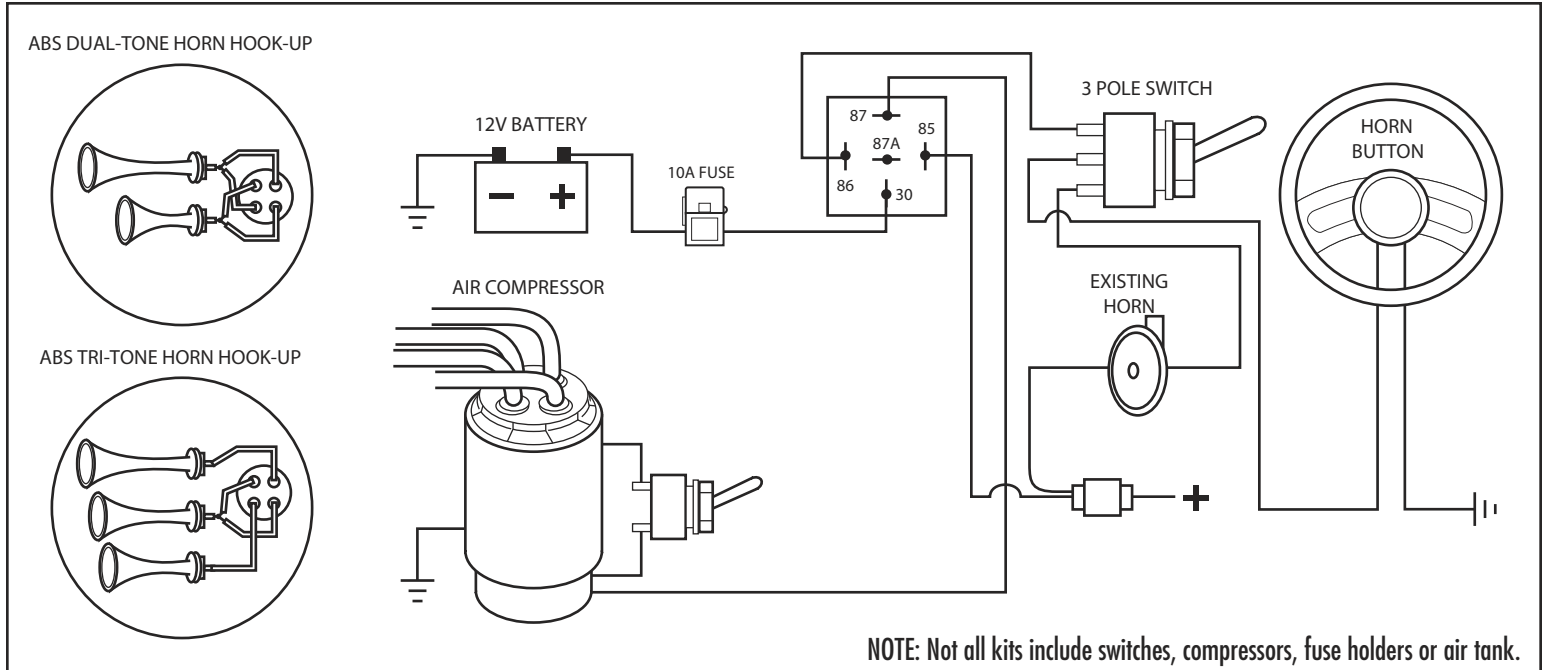

HIGH POWERED HORNS

Part Numbers: TRGH165 & TRGH170

WIRING DIAGRAM: ABS Plastic Air Horns

Part Numbers: TRGH155, TRGH156, TRGH158, TRGH160, TRGH166

WIRING DIAGRAM: Chrome Plated Air Horns

USER GUIDE AND INSTALLATION MANUAL HIGH POWERED HORNS

Part Numbers: TRGH161 & TRGH162

WIRING DIAGRAM: EVAC TRAIN HORN KITS