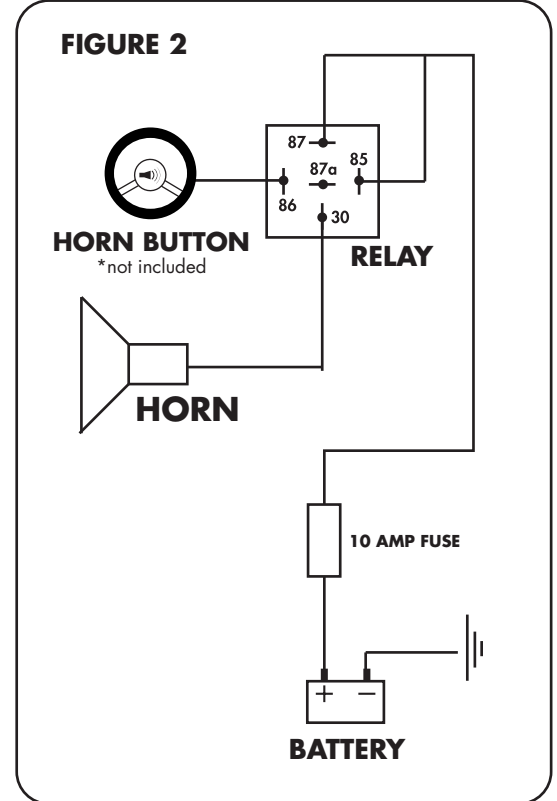

HIGH POWERED HORNS

TRGH152

TRGH153

A SWITCH ONLY

B NEGATIVE INPUT WITH RELAY