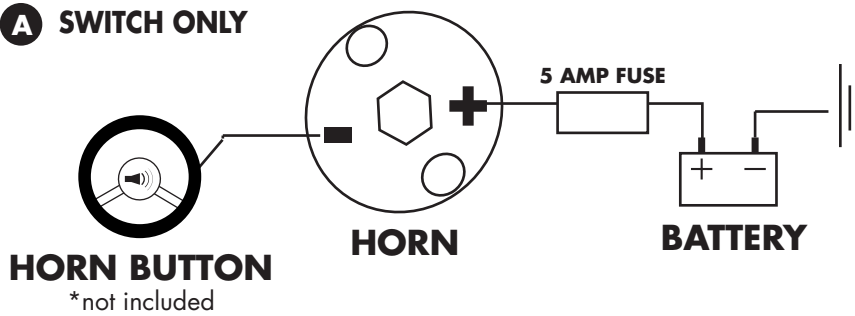

HIGH POWERED HORNS

TRGH152

TRGH153

A SWITCH ONLY

B NEGATIVE INPUT WITH RELAY