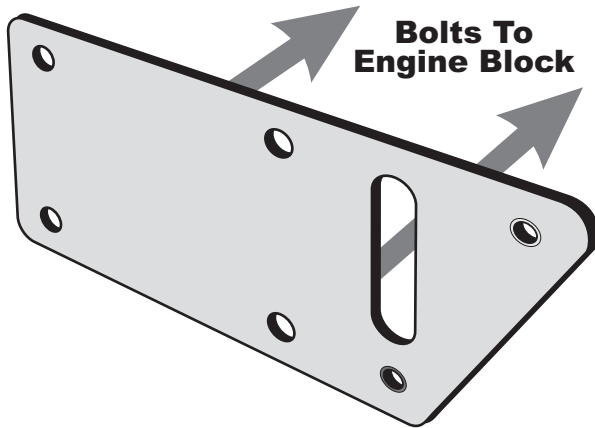

ENGINE PLATE ORIENTATION
Part # 4586 & # 4598
LS Engine Into Factory SB Chevy Chassis
SETS ENGINE 1-3/4" REARWARD

**FRONT OF
VEHICLE**

Check out the performance engine parts we offer.