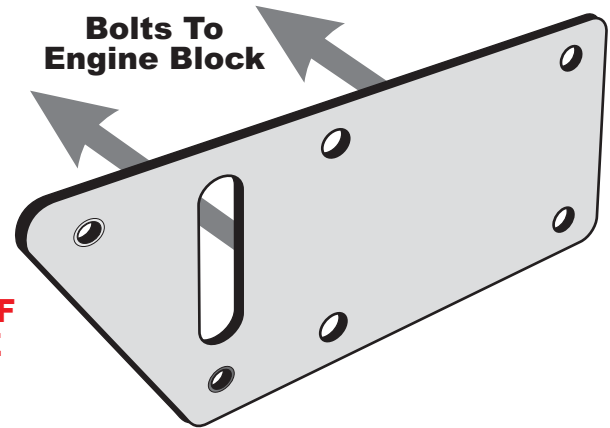

ENGINE PLATE ORIENTATION
Part # 4586 & # 4598
LS Engine Into Factory SB Chevy Chassis
SETS ENGINE 1-3/4" REARWARD

**FRONT OF
VEHICLE**

Check out the performance engine parts we offer.