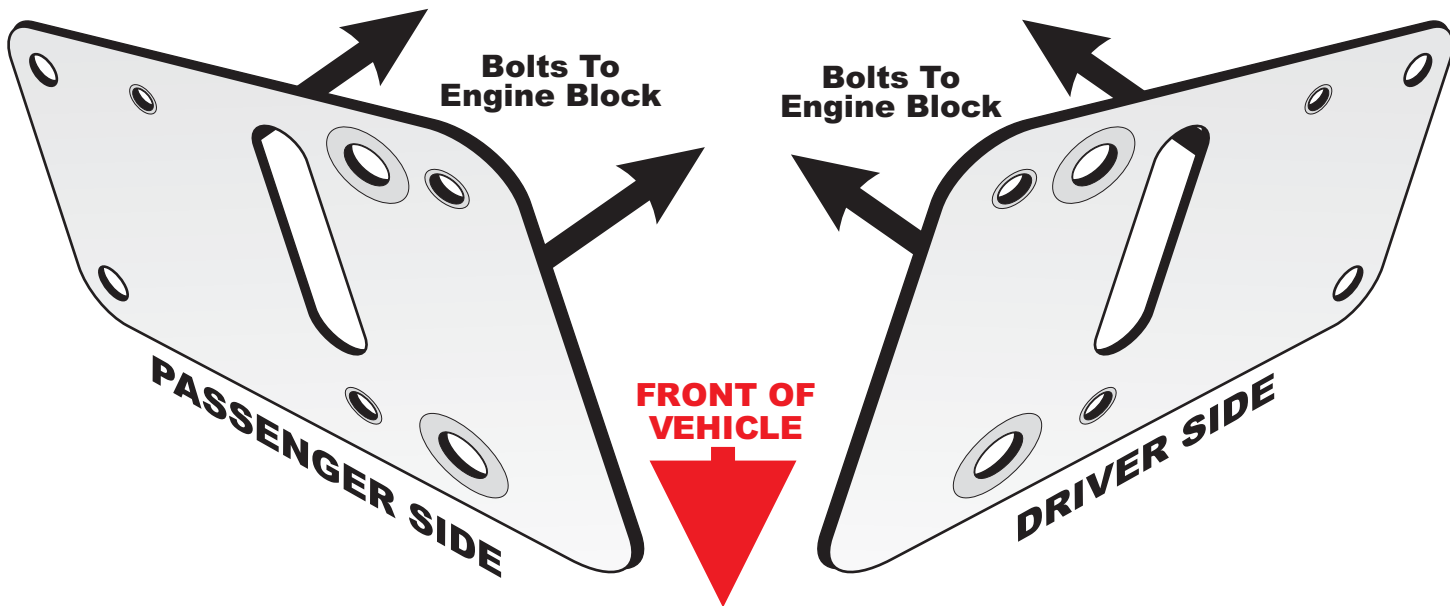

## ENGINE PLATE ORIENTATION

Part #4583 & #4596

LS Engine Into Factory SB Chevy Chassis

SETS ENGINE 1" FORWARD

Learn more about performance engine parts we have.