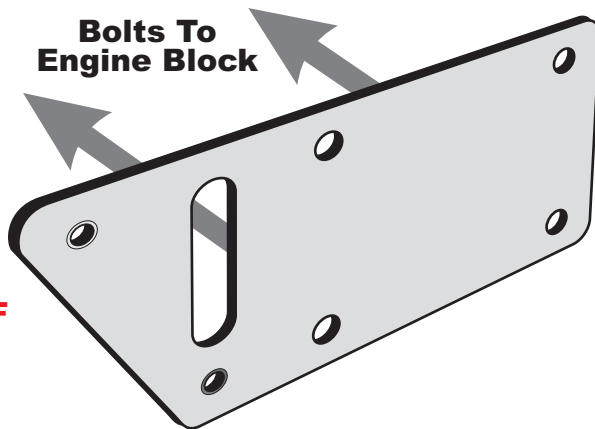

## ENGINE PLATE ORIENTATION

Part #4586 & #4598

LS Engine Into Factory SB Chevy Chassis

SETS ENGINE 1-3/4" REARWARD

**FRONT OF  
VEHICLE**

Learn more about performance engine parts we have.