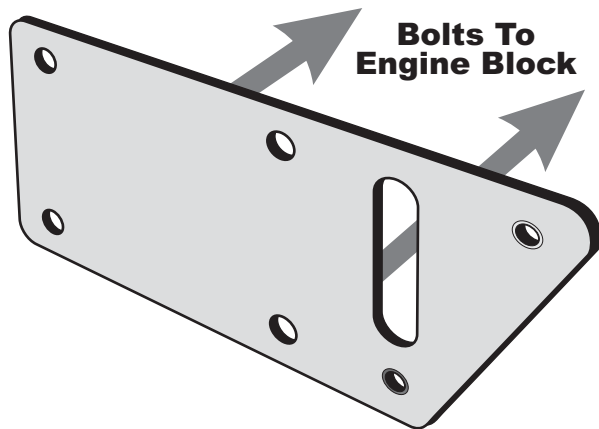

## ENGINE PLATE ORIENTATION

Part #4586 & #4598

LS Engine Into Factory SB Chevy Chassis

SETS ENGINE 1-3/4" REARWARD

**FRONT OF  
VEHICLE**

Learn more about performance engine parts we have.