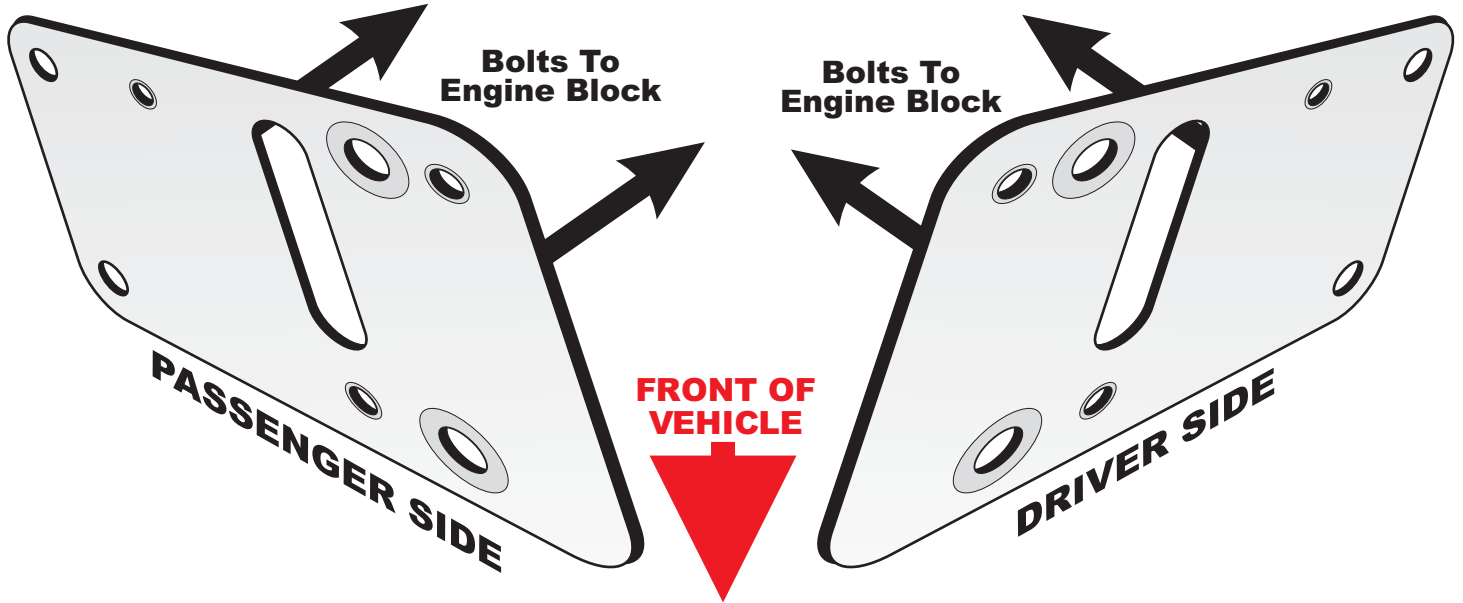

ENGINE PLATE ORIENTATION
Part #4583 & #4596
LS Engine Into Factory SB Chevy Chassis
SETS ENGINE 1" FORWARD

Check out the performance engine parts we offer.