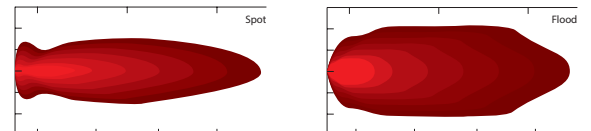

6" LED 18W WORK LIGHT