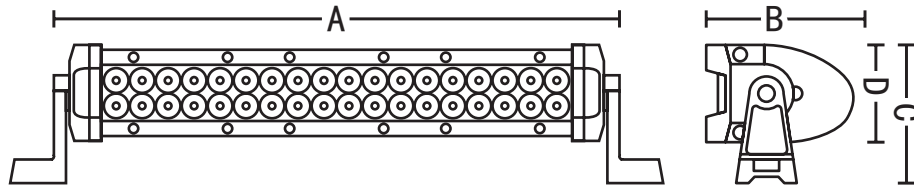

DOUBLE ROW LED LIGHT BARS

TRAILFX
LED LIGHTING

TrailFX Part #	Size	Beam Pattern	Length (A)	Width (B)	Height w/mount (C)	Height w/o mount (D)	Number of LEDs	Lumens (Raw)	Lumens (Effective)
Single Row Straight Bar									
1108131	8"	Spot	7.60	3.35	2.80	1.97	6	3000 lm	1400 lm
1108141	8"	Flood	7.60	3.35	2.80	1.97	6	3000 lm	1350 lm
1110131	10"	Spot	10.80	3.35	2.80	1.97	9	4500 lm	2200 lm
1110141	10"	Flood	10.80	3.35	2.80	1.97	9	4500 lm	2100 lm
1110151	10"	Combo	10.80	3.35	2.80	1.97	9	4500 lm	2100 lm
1120131	20"	Spot	20.00	3.35	2.80	1.97	18	9000 lm	4658 lm
1120141	20"	Flood	20.00	3.35	2.80	1.97	18	9000 lm	4246 lm
1120151	20"	Combo	20.00	3.35	2.80	1.97	18	9000 lm	4245 lm
1130151	30"	Combo	30.00	3.35	2.80	1.97	27	13500 lm	5435 lm
1140151	40"	Combo	40.00	3.35	2.80	1.97	36	18000 lm	6878 lm
Double Row Straight Bar									
1306151	6"	Combo	6.00	3.41	4.80	3.09	12	2880 lm	1694 lm
1312151	12"	Combo	12.00	3.41	4.80	3.09	24	5760 lm	3016 lm
1320151	20"	Combo	20.00	3.41	4.80	3.09	40	9600 lm	4848 lm
1330151	30"	Combo	30.00	3.41	4.80	3.09	60	14400 lm	8468 lm
1340151	40"	Combo	40.00	3.41	4.80	3.09	80	19200 lm	11136 lm
1350151	50"	Combo	50.00	3.41	4.80	3.09	96	23040 lm	13548 lm
Double Row Curved Bar									
1420151	20"	Combo	20.00	3.86	4.80	3.09	40	9600 lm	4848 lm
1430151	30"	Combo	30.00	4.39	4.80	3.09	60	14400 lm	8468 lm
1440151	40"	Combo	40.00	5.14	4.80	3.09	80	19200 lm	11136 lm
1450151	50"	Combo	50.00	5.90	4.80	3.09	96	23040 lm	13548 lm
1454151	54"	Combo	54.00	6.30	4.80	3.09	104	24960 lm	14677 lm