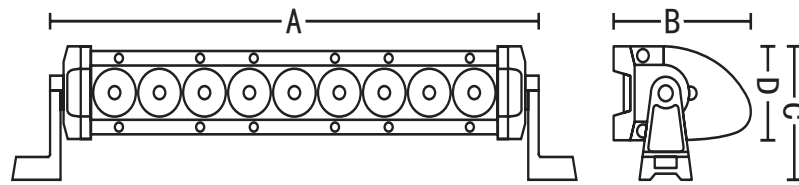

SINGLE ROW LED LIGHT BARS