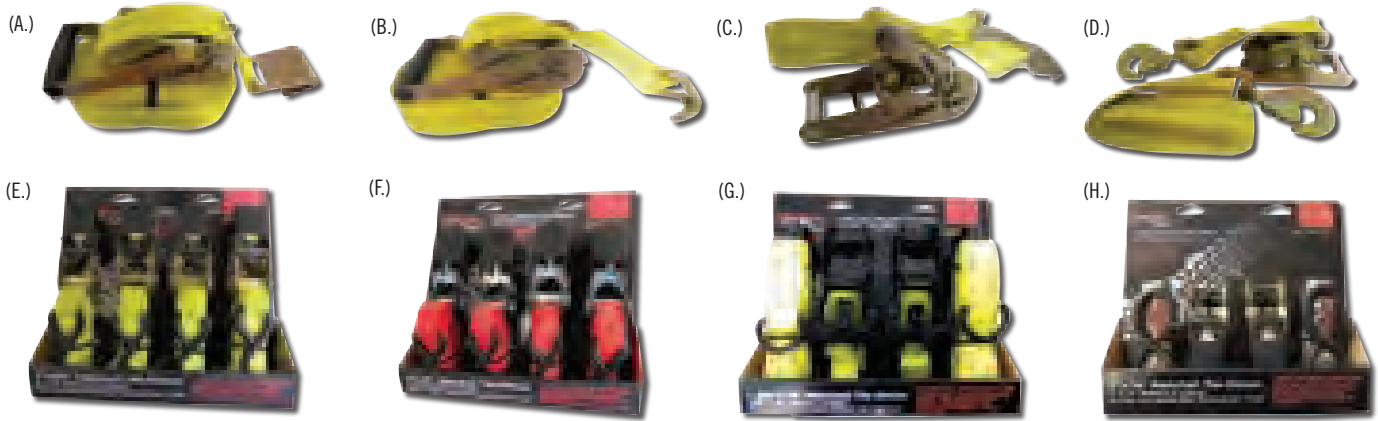

# RATCHET TIE-DOWNS

- Webbing assures the safest, most abrasion resistant tie-downs available
- Ratchets provide maximum tensioning with minimum force

Part No.	Image	Size	Break Strength	Load Capacity	Hook	Details
A12029Y	(A.)	2"x27'	10,000 lbs.	3,333 lbs.	Flat Hook Zinc	Yellow
A12019Y	(B.)	2"x27'	10,000 lbs.	3,333 lbs.	"J" Hook Zinc	Yellow
A12041Y	(C.)	2"x10'	6,000 lbs.	2,000 lbs.	Twisted Snap	Yellow
A12031Y	(D.)	2"x7'	6,000 lbs.	2,000 lbs.	Twisted Snap	Yellow
A11043Y	(E.)	1"x15'	1,500 lbs.	500 lbs.	"S" hook	Yellow, Pack of 4
A11033R	(F.)	1"x14'	1,500 lbs.	500 lbs.	"S" hook	Red, Pack of 4
A11023Y	(G.)	1.25"x16'	3,000 lbs.	1,000 lbs.	"J" hook	Yellow, Pack of 2
A11013D	(H.)	1"x12'	1,500 lbs.	500 lbs.	"S" hook	Desert Camo, Pack of 2