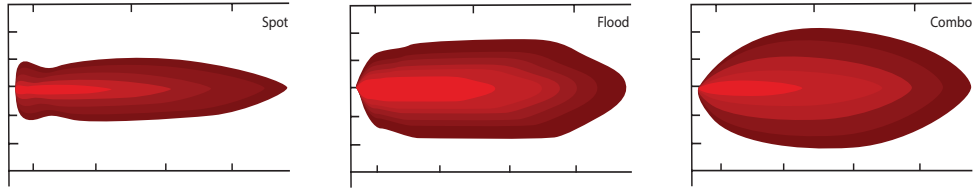

SINGLE ROW LED LIGHT BARS