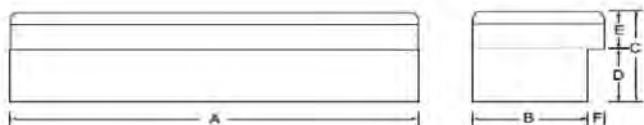

Part No.	Description	WT (Lbs)	A	B	C	D	E	F	Cu Ft
160482S	48" Black Side Mount	45	48.25	8.00	12.00	6.00	6.00	4.25	4.10
160483S	48" Matte Black Side Mount	45	48.25	8.00	12.00	6.00	6.00	4.25	4.10
160481S	48" White Side Mount	45	48.25	8.00	12.00	6.00	6.00	4.25	4.10
160701S	70" White Side Mount	60	70.25	8.00	15.00	8.00	7.00	4.25	7.60

UNDERBODY BOXES

- Stainless steel chain supports allow lid to remain open at 90° angle
- Strong, lockable stainless T-Handle protects contents
- Available in 24", 36" and 48" sizes and three finishes