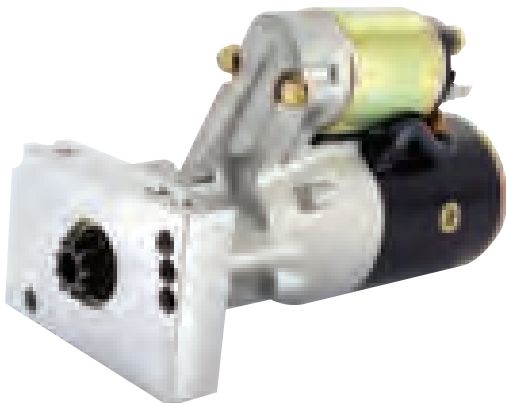

HIGH TORQUE STARTERS

High torque performance starters are ideal for high compression engines that need lots of torque to turn over. They are also great at standing up to the heat of a performance engine compartment.

Part No.	Application
9612FX	Chevrolet Ram Jet 350 / 502 Engines. 168 Tooth
9000FX	Classic GM Small Block & BB V8 applications with a compression ratio under 11.0:1. 153 or 168 Tooth
9603FX	Classic Ford Small Block V8 applications with a compression ratio under 12.0:1. 157 or 164 Tooth
9053FX	94-00 Dodge Ram 2500 & 3500 5.9L Diesel applications. 173 Tooth
9600FX	Classic GM SB & BB V8 applications with a compression ratio under 12.0:1. 158 or 163 Tooth