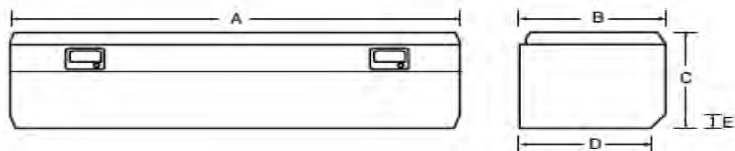

48" CHESTS

- 16 gauge steel with hand-welded seams for unparalleled strength
- Low-profile design, allowing a clear line of sight for drivers
- Self-rising lid for easy access

Part No.	Color	WT (Lbs)	A	B	C	D	E	Cu Ft
151482S	Black Gull Wing Crossover	94	48.00	20.50	19.00	16.00	4.00	9.70
151483S	Matte Black	94	48.00	20.50	19.00	16.00	4.00	9.70
151481S	White	94	48.00	20.50	19.00	16.00	4.00	9.70

SIDE MOUNT BOXES

- Constructed with 16 gauge, heavy-duty steel
- No-weld installation bolts lid onto box for durability and longevity
- Mounting hardware included for no-drill installation