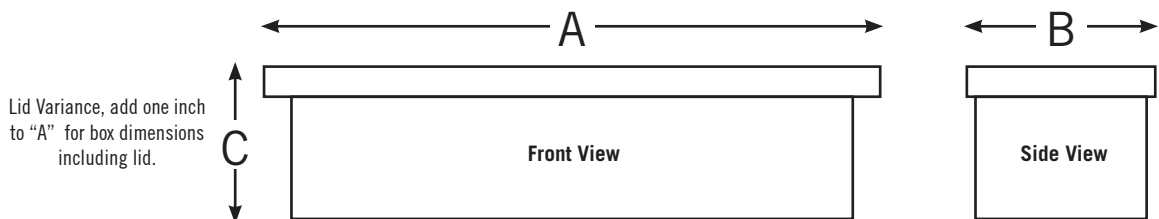

HOW TO MEASURE YOUR TOOL BOX: