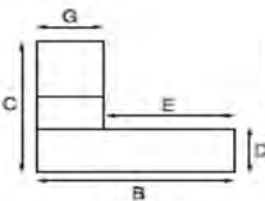

ALUMINUM LIQUID TRANSFER TANKS

The TrailFX aluminum liquid transfer tank is designed to be used with full-size trucks, cross-bed and saddle boxes. Made from an aluminum alloy, all TrailFX tanks come with a commercial-grade vented cap. They are suitable for transporting non-potable water and diesel fuel.

Brite Part No.	Description	A L (in.)	B L (in.)	C L (in.)
210101	100 Gallon Rectangle Tank	59.50	21.00	21.00
210501	35 Gallon Rectangular Tank	54.00	10.50	19.50
210751	75 Gallon Combo Tank	48.00	27.00	24.00
210851	75 Gallon L Tank	48.00	27.00	24.00
211101	100 Gallon L Tank	56.00	32.00	25.00