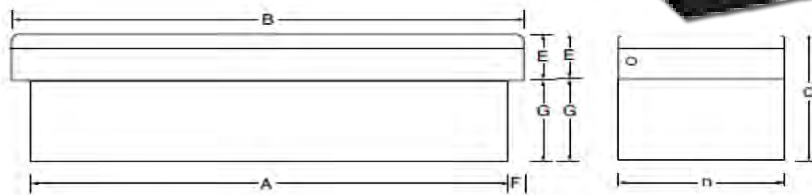

Part No.	Description	WT (Lbs)	A	B	C	D	E	F	G	Cu Ft
Crossover/ Gull Wing										
110702S	Black Crossover	120	60.75	70.25	15.50	20.50	7.00	4.25	10.00	11.10
140702S	Black Gull Wing Crossover	120	60.75	70.25	15.50	20.50	7.00	4.25	10.00	11.10
110701S	White Crossover	120	60.75	70.25	15.50	20.50	7.00	4.25	10.00	11.10
140701S	White Gull Wing Crossover	120	60.75	70.25	15.50	20.50	7.00	4.25	10.00	11.10
110703S	Matte Black Crossover	120	60.75	70.25	15.50	20.50	7.00	4.25	10.00	11.10
140703S	Matte Black Gull Wing Crossover	120	60.75	70.25	15.50	20.50	7.00	4.25	10.00	11.10