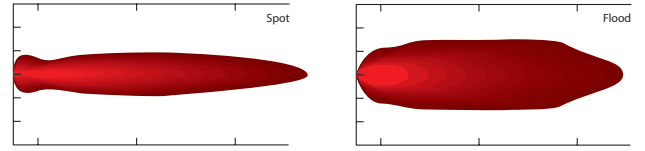

3" LED 18W CUBE LIGHT