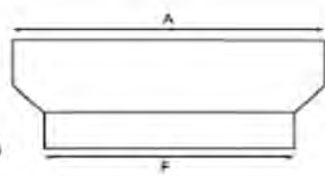

ALUMINUM LIQUID TRANSFER TANKS

The TrailFX aluminum liquid transfer tank is designed to be used with full-size trucks, cross-bed and saddle boxes. Made from an aluminum alloy, all TrailFX tanks come with a commercial-grade vented cap. They are suitable for transporting non-potable water and diesel fuel.

Brite Part No.	Description	A L (in.)	B L (in.)	C L (in.)
210101	100 Gallon Rectangle Tank	59.50	21.00	21.00
210501	35 Gallon Rectangular Tank	54.00	10.50	19.50
210751	75 Gallon Combo Tank	48.00	27.00	24.00
210851	75 Gallon L Tank	48.00	27.00	24.00
211101	100 Gallon L Tank	56.00	32.00	25.00