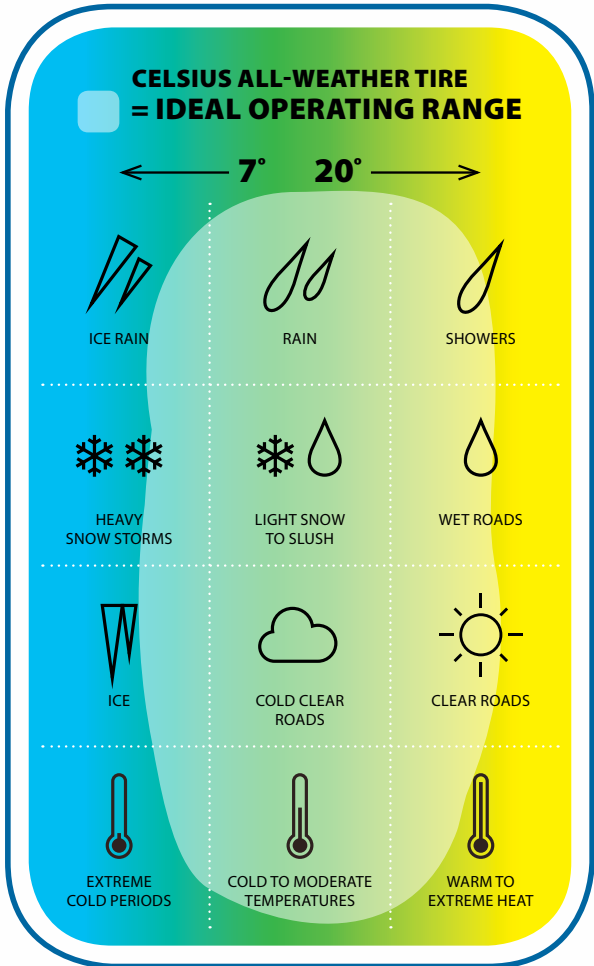

CELSIUS

CELSIUS CUV

A true all-weather tire designed for drivers who need the added winter safety during occasional snow falls and cold weather conditions but don't want to incur the expense of buying, installing and storing winter tires.

The Toyo Celsius and Celsius CUV provide convenient year-round versatility plus winter weather safety all-in-one tire.