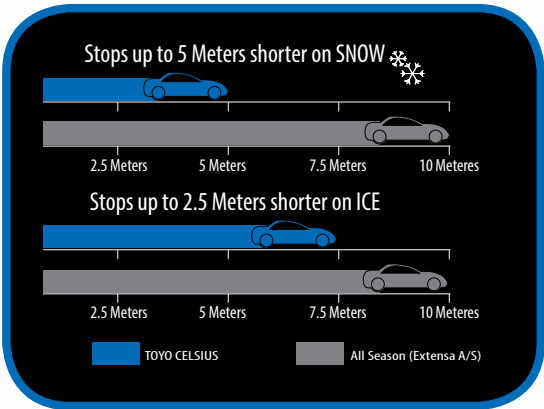

LEGEND

- **SIZE** - Tire Size   **SD** - Service Description   **OW** - Overall Width   **RPK** - Revolutions Per Kilometer
- **SW** - Side Wall   **OD** - Overall Diameter   **SLR** - Standard Load Radius