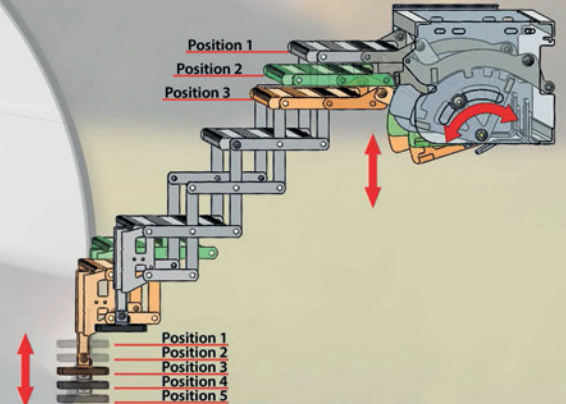

GLOWSTEP REVOLUTION THE ULTIMATE STEP SYSTEM

Patented

Precision Elevation Control

3 positions of precision elevation control between the RV entry and the top step

Three Levels of Upper Adjustment

Five Levels of Lower Adjustment

Sold in 2-6 Steps

Unparalleled Stability

Eliminating the unsafe diving board effect

All Terrain Landing Gear

Lower adjustment on either side to accommodate uneven terrain on bottom step

DIRECT BOLT ON

- Only RV step system with 7 inches of vertical precision elevation adjustment
- Unparalleled stability eliminating the unsafe diving board effect
- Direct bolt-on installation easily replaces your factory step system
- Earth to RV: Brings step to ground level (No more unsafe booster step)
- Landing gear quickly levels on uneven terrain
- 7.5-inch step riser height to accommodate those with limited mobility
- Step system accessories: Handrail, pet safety barriers and shoe cleaning attachment
- Made from 100% lightweight aircraft grade aluminum and stainless steel (rust free)
- Designed specifically for all RV towables
- Bushing bearing bolted for maximum stability and longevity – also provides smooth operation when deploying or retracting steps to prevent binding and grinding common with factory steps
- Locking mechanism secures steps for safe travel while improving ground clearance
- SureGrip™ step tread eliminates jagged holes commonly found on factory steps
- Self illuminating steps glow in the dark for up to ten hours with only five minutes of light exposure - no batteries
- Safely enter and exit your RV after dark
- Legacy step system: With the ability to add or remove steps, take them with you when you trade in for your next RV

GlowGuide Handrail

- Allows for safe entry and exit of RV
- Ultra lightweight (44 ounces)
- Glows for up to 10 hours
- From in-use to storage in seconds
- Handrail arms telescope from 32" to 53"
- Locks to your RV
- Scissor step not included