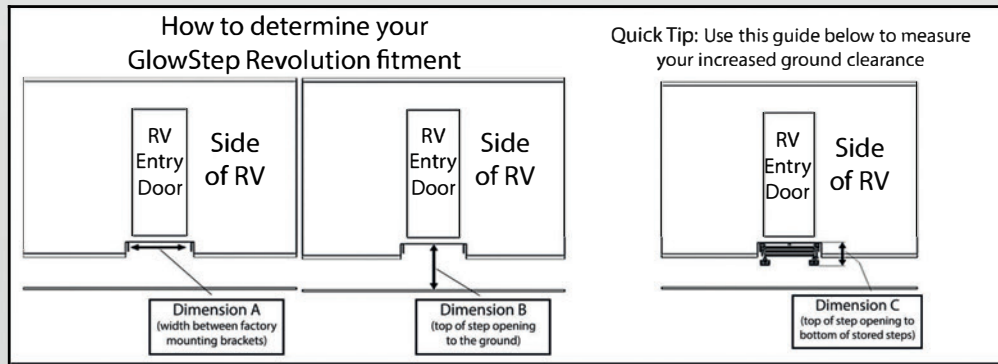

GlowStep Revolution							
Part #	Description		Dimension A (in)	Dimension B (in)	Dimension C (in)	Max Capacity	Footnotes
A8001	27.5" Add-A-Step (For A8002-A8005)	N/A	N/A	N/A	N/A	N/A	†, ††
A8002	27.5" Two Step GlowStep Revolution	8" DEEP GLOWSTEPS WITH 22" STEP WIDTH - includes All Terrain Landing Gear	27.5"	18.5" to 24"	11.5" to 12.5"	375	†††
A8003	27.5" Three Step GlowStep Revolution	8" DEEP GLOWSTEPS WITH 22" STEP WIDTH - includes All Terrain Landing Gear	27.5"	25.5" to 32"	13.75" to 14.75"	375	†††
A8004	27.5" Four Step GlowStep Revolution	8" DEEP GLOWSTEPS WITH 22" STEP WIDTH - includes All Terrain Landing Gear	27.5"	32.5" to 40"	16" to 17"	375	†††
A8005	27.5" Five Step GlowStep Revolution	8" DEEP GLOWSTEPS WITH 22" STEP WIDTH - includes All Terrain Landing Gear	27.5"	39.5" to 48"	18.25" to 19.25"	325	†††
A8006	27.5" Six Step GlowStep Revolution	8" DEEP GLOWSTEPS WITH 22" STEP WIDTH - includes All Terrain Landing Gear	27.5"	46.5" to 56"	20.5" to 21.5"	325	†††
A8101	25.5" Add-A-Step (For A8102-A8105)	N/A	N/A	N/A	N/A	N/A	†, ††
A8102	25.5" Two Step GlowStep Revolution	8" DEEP GLOWSTEPS WITH 20" STEP WIDTH - includes All Terrain Landing Gear	25.5"	18.5" to 24"	11.5" to 12.5"	375	†††
A8103	25.5" Three Step GlowStep Revolution	8" DEEP GLOWSTEPS WITH 20" STEP WIDTH - includes All Terrain Landing Gear	25.5"	25.5" to 32"	13.75" to 14.75"	375	†††
A8104	25.5" Four Step GlowStep Revolution	8" DEEP GLOWSTEPS WITH 20" STEP WIDTH - includes All Terrain Landing Gear	25.5"	32.5" to 40"	16" to 17"	375	†††
A8105	25.5" Five Step GlowStep Revolution	8" DEEP GLOWSTEPS WITH 20" STEP WIDTH - includes All Terrain Landing Gear	25.5"	39.5" to 48"	18.25" to 19.25"	325	†††
A8106	25.5" Six Step GlowStep Revolution	8" DEEP GLOWSTEPS WITH 20" STEP WIDTH - includes All Terrain Landing Gear	25.5"	46.5" to 56"	20.5" to 21.5"	325	†††