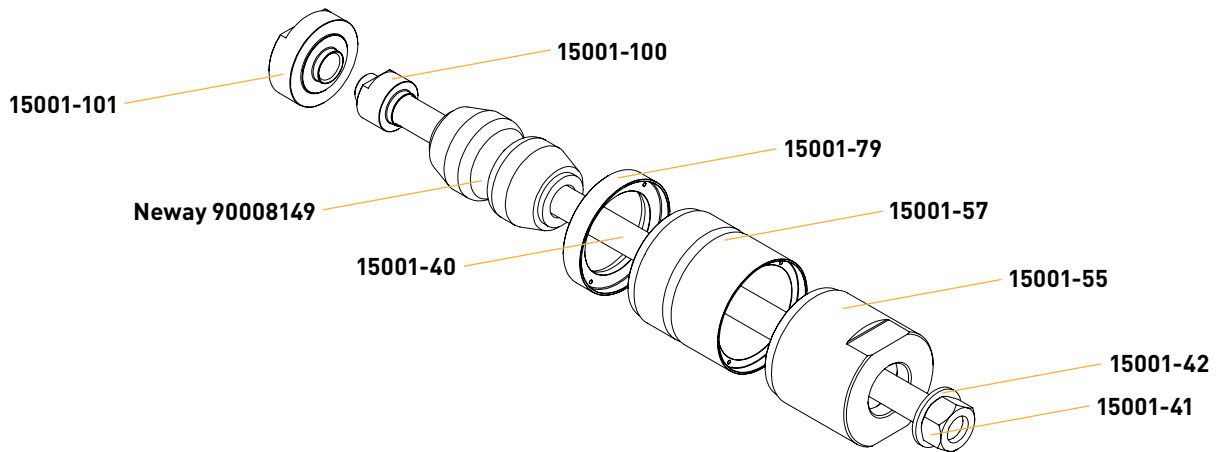

Neway Bushing #90008149 Adapter

Have What It Takes

15080

Assembly Instructions