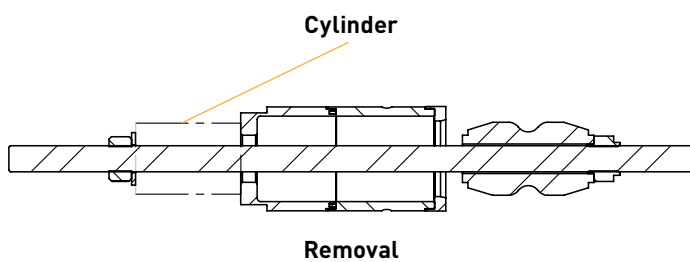

Neway Bushing #90008149 Adapter

Have What It Takes

15080

Assembly Instructions