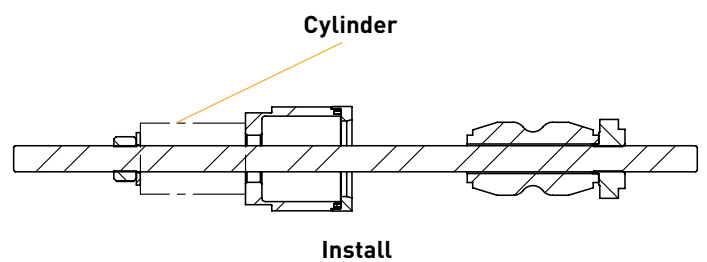

Neway Bushing #90008149 Adapter

Have What It Takes

15080

Assembly Instructions