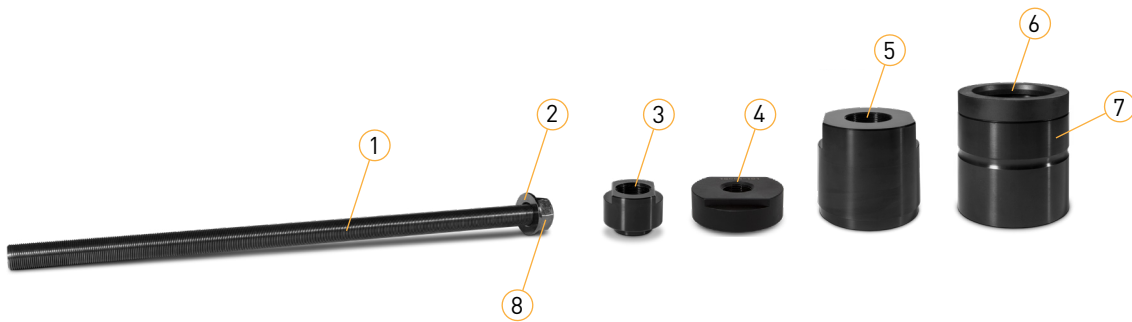

## Parts Breakdown

Item No.	Part Number	Description	Qty.
1	15001-40D	1"-14 Grade 8 Threaded Rod	1
2	15001-42	Washer - 1" Id, 2" OD	1
3	15001-100	Remover	1
4	15001-101	Installer	1
5	15001-55	3.25" Cylinder Adaptor	1
6	15001-79	Peterbilt Air Trac Face Ring	1
7	15001-57	3.25" Extension Tube	1
8	15001-41	1"-14 Grade 8 Hex Nut	1