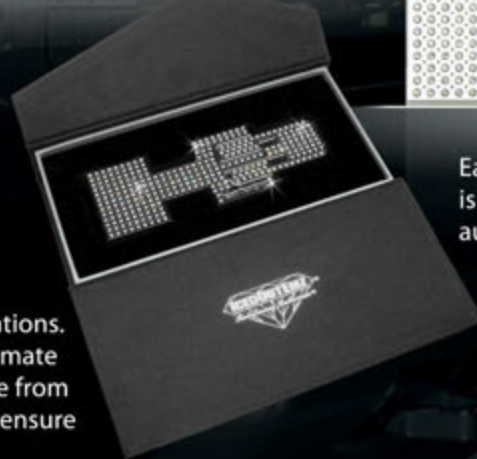

Hummer Collection

One of the most popular SUV used amongst customizations. These "IcedOut H2 and IcedOut H3" badges are the ultimate final touch. Like every piece of our emblems, it is made from high quality ABS plastic and a 3M adhesive backing to ensure the emblem has a long stay on any surface.

Each of the IcedOut H2 and H3 emblems is embedded with hundreds of gleaming authentic Swarovski crystals.

General Motors Trademarks used under license to LP Wheel Group, Inc.

Chevy Series

IcedOut Chevy TAHOE emblem, luxury and style have been added to one of Chevy's best selling SUV's.