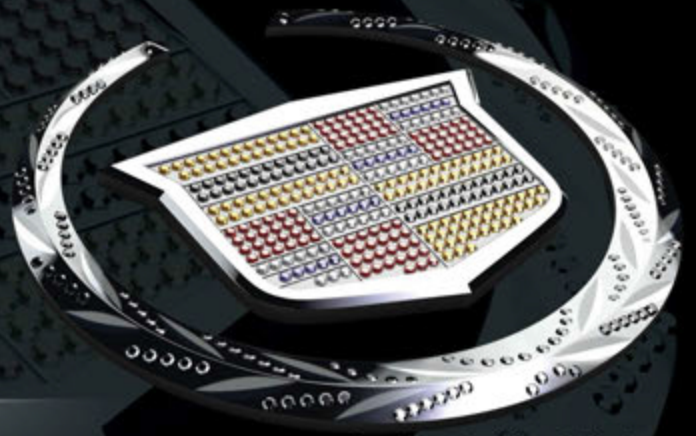

Cadillac Collection

To complete the Cadillac Escalade IcedOut Package, We are introducing the IcedOut Cadillac Crest and Wreath. Embedded with hundreds of brilliant colored Swarovski crystals. Fits for most Cadillac Escalades, EXT and ESV front grilles.

ESCALADE
ESCALADE EXT
ESCALADE ESV

IcedOut Cadillac Grille Logo
*Some grilles may require slight modification to attach emblems.

General Motors Trademarks used under license to LP Wheel Group, Inc.