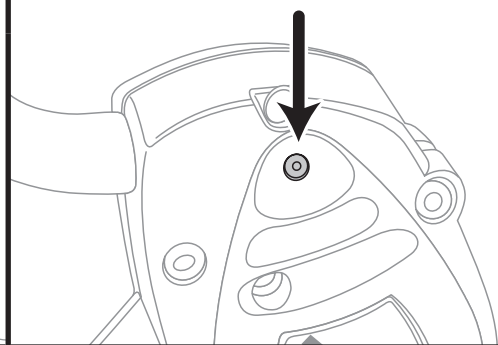

- Insert both 2 Wing Adjustment Knobs and tighten until knobs are fully seated against fit dial. Be careful not to cross thread.

- Check 2 Wing Adjustment Knobs periodically during use and retighten if needed.

4

A

- With buttons squeezed in, firmly slide carrier arms into the hub.

B

- Rotate arm until button engages in the hub.

C

- Ensure that buttons are visibly engaged in the hub when finished.

5

- Install cradle strap as illustrated.

6

- Mount carrier to the back of vehicle. Refer to Fit Tips for specific placement instructions.

NOTE: Arms should be level or pointing slightly upward.

7

A

- Attach top strap according to the Fit Tips for your car.