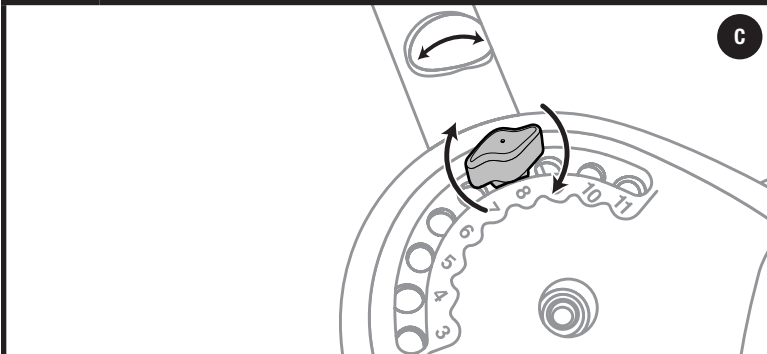

- Clean trunk/hatch and rear of car.

- Look up your vehicle in the Fit Guide (included with these instructions) for recommended fit number. **BE SURE TO READ THE FIT TIPS THAT APPLY TO YOUR VEHICLE.**

- Remove both 2 Wing Adjustment Knobs and adjust to correct fit numbers.

- Insert both 2 Wing Adjustment Knobs and tighten until knobs are fully seated against fit dial. Be careful not to cross thread.

- Check 2 Wing Adjustment Knobs periodically during use and retighten if needed.