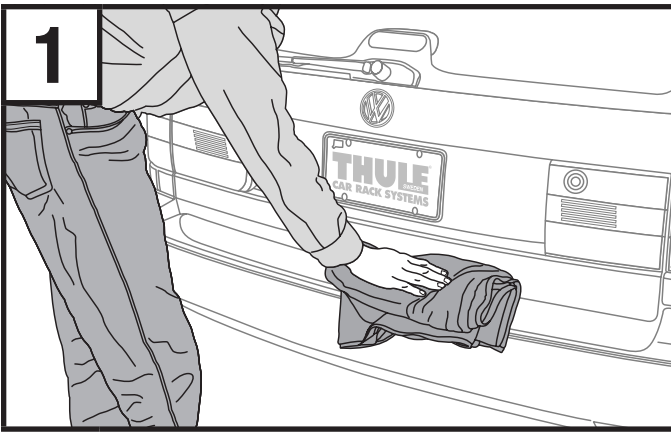

- Clean trunk/hatch and rear of car.