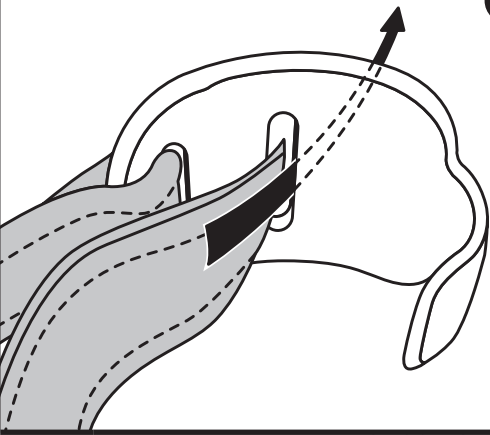

NOTE: Alternate direction of bikes when loading.

13

ATTACHING STAY-PUT ANTI-SWAY CAGES

- To attach anti-sway cradle, hold horizontal with smooth edge facing down and slide C-slot opening onto bottom cradle bar. Swing down to vertical position. Place smooth curved surface against bicycle down-tube and attach strap as shown.

14

- Using blue load strap provided secure all bikes to the frame of the rack as illustrated.

15

BIKE ARM STORAGE

- Squeeze buttons on hub to release arms.
- Rotate arms down.
- Ensure buttons are engaged in hub when finished.

A

- Remove upper strap from carrier buckle. Thread loose end through slot in hook.

B

- Pull strap through.

C

- Open hatch/trunk. Hang hook inside trunk or vehicle.

D

- Close hatch, pull strap tight and install carrier (steps 6–9).