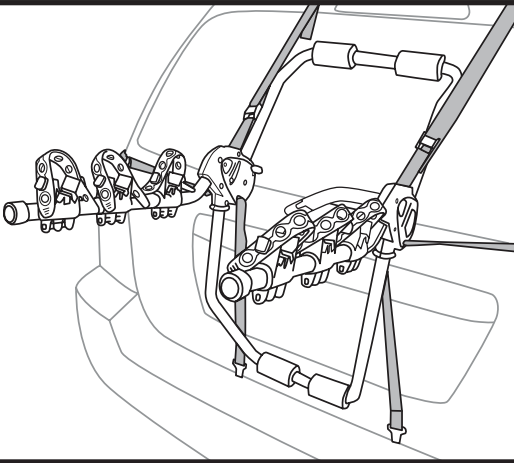

- Install cradle strap as illustrated.

6

- Mount carrier to the back of vehicle. Refer to Fit Tips for specific placement instructions.

NOTE: Arms should be level or pointing slightly upward.

7

A

- Attach top strap according to the Fit Tips for your car.

NOTE: If versa clip is required for proper mounting, go to step 15 before continuing.

B

- Tighten top straps, by pulling on the loose end, so the carrier stays in position.

NOTE: Tighten straps only enough to hold rack in place without changing its position as instructed in the fit tips.

8

- Attach bottom straps (narrow, grey hooks) according to the Fit Tips for your car. Always make sure that straps are out of the way of hot exhaust gases and not in contact with the muffler or exhaust pipe.

- Be sure lower arm is in correct position.

9

- Attach side straps to side seams of trunk, hatch, or door.

10

- Retighten all straps to ensure a snug fit to vehicle.
- Roll up loose strap ends and secure.