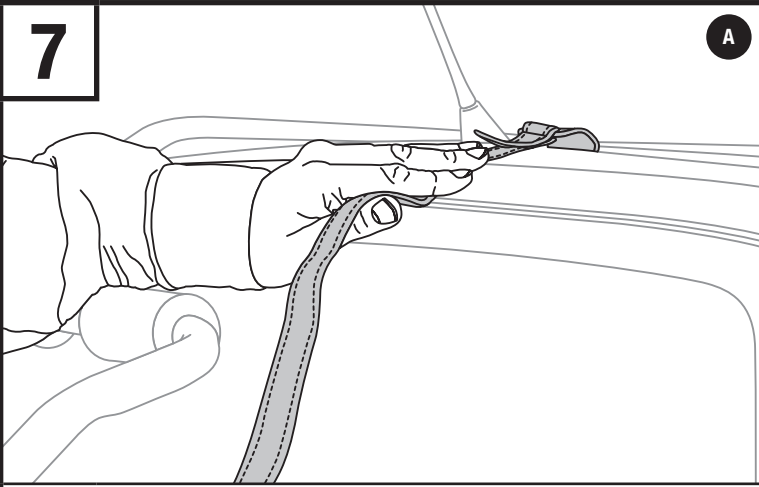

- Install cradle strap as illustrated.

6

- Mount carrier to the back of vehicle. Refer to Fit Tips for specific placement instructions.

NOTE: Arms should be level or pointing slightly upward.

7

A

- Attach top strap according to the Fit Tips for your car.

NOTE: If versa clip is required for proper mounting, go to step 15 before continuing.

B

- Tighten top straps, by pulling on the loose end, so the carrier stays in position.

NOTE: Tighten straps only enough to hold rack in place without changing its position as instructed in the fit tips.

- Be sure lower arm is in correct position.

9

- Attach side straps to side seams of trunk, hatch, or door.

10

- Retighten all straps to ensure a snug fit to vehicle.
- Roll up loose strap ends and secure.