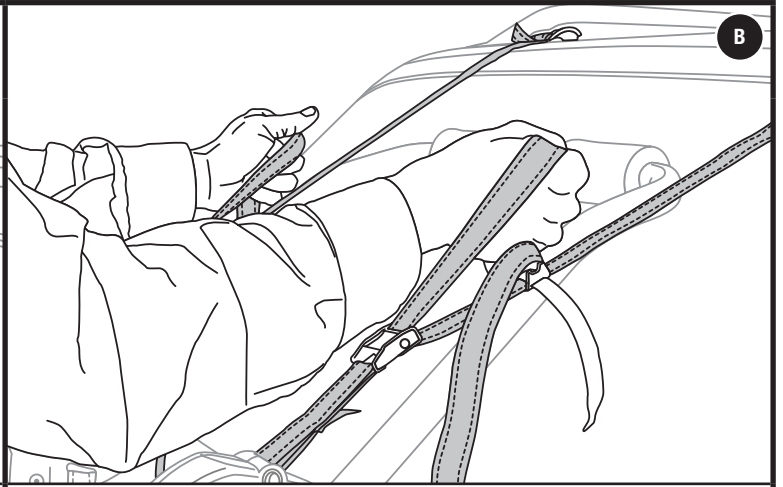

- Install cradle strap as illustrated.

6

- Mount carrier to the back of vehicle. Refer to Fit Tips for specific placement instructions.

NOTE: Arms should be level or pointing slightly upward.

7

A

- Attach top strap according to the Fit Tips for your car.

NOTE: If versa clip is required for proper mounting, go to step 15 before continuing.

B

- Tighten top straps, by pulling on the loose end, so the carrier stays in position.

NOTE: Tighten straps only enough to hold rack in place without changing its position as instructed in the fit tips.

- Be sure lower arm is in correct position.

9

- Attach side straps to side seams of trunk, hatch, or door.

10

- Retighten all straps to ensure a snug fit to vehicle.
- Roll up loose strap ends and secure.