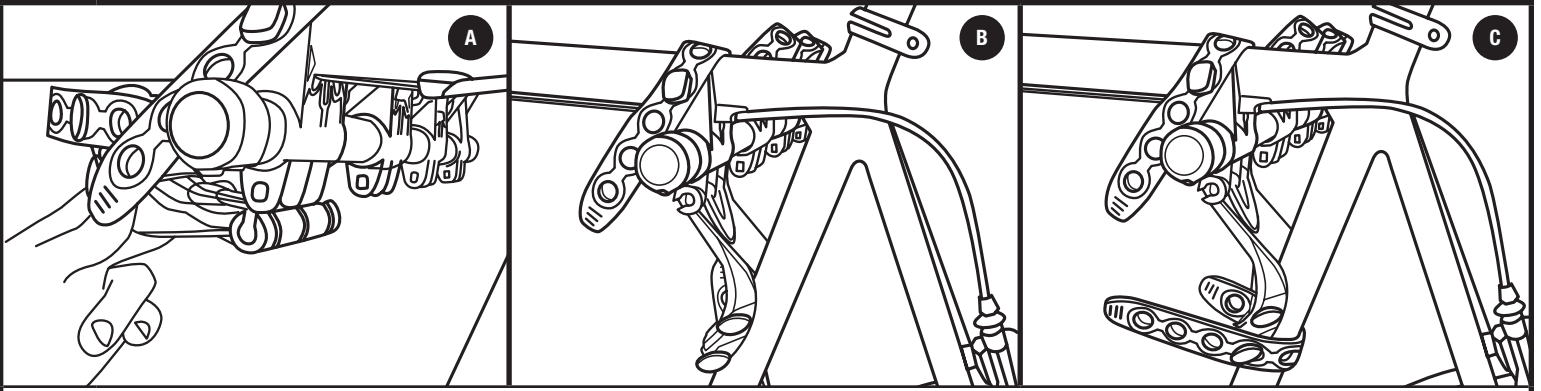

- Be sure lower arm is in correct position.

9

- Attach side straps to side seams of trunk, hatch, or door.

10

- Retighten all straps to ensure a snug fit to vehicle.
- Roll up loose strap ends and secure.

12

- Ensure straps are tightened securely around bike frame.
- Ensure adequate ground clearance for bicycle wheels.
- Position bicycles on rack in order to prevent bike to car contact.

NOTE: Cradles can be either rotated or shifted on bars to accommodate different bike geometries.

NOTE: Alternate direction of bikes when loading.

13

ATTACHING STAY-PUT ANTI-SWAY CAGES

- To attach anti-sway cradle, hold horizontal with smooth edge facing down and slide C-slot opening onto bottom cradle bar. Swing down to vertical position. Place smooth curved surface against bicycle down-tube and attach strap as shown.

A

- Remove upper strap from carrier buckle. Thread loose end through slot in hook.

B

- Pull strap through.

C

- Open hatch/trunk. Hang hook inside trunk or vehicle.

D

- Close hatch, pull strap tight and install carrier (steps 6–9).