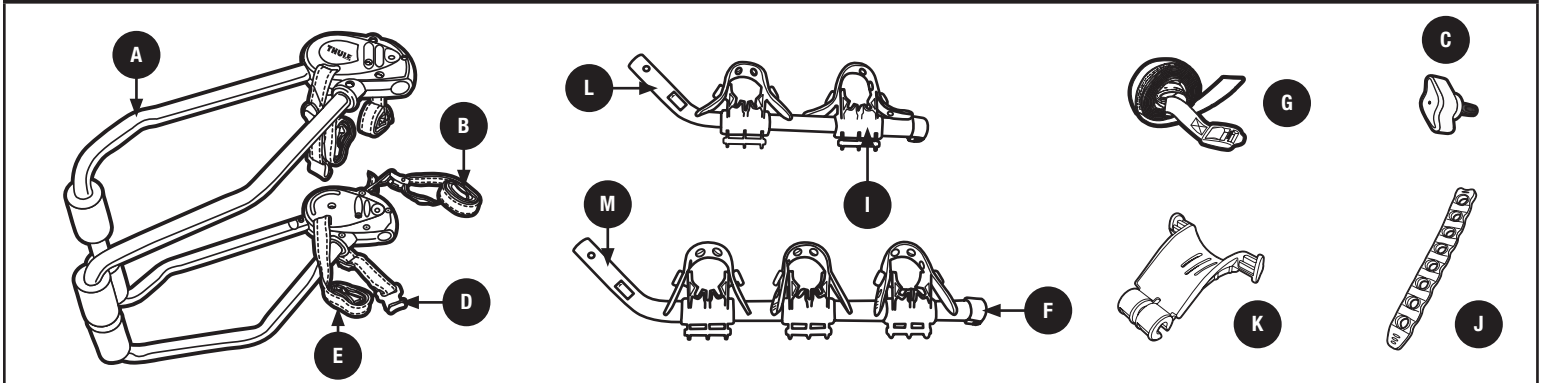

PARTS INCLUDED

part	description	part number	910XT qty.	911XT qty.
A	910XT/911XT 2 or 3 bike carrier /	-----	1	1
B	top strap assembly /	753-2184	2	2
C	2 wing adjustment knob /	753-3095	2	2
D	slide hook assembly w/ buckle /	753-2877	2	2
E	bottom strap (narrow) w/ buckle /	753-0035-07	2	2
F	end cap /	853-2181	2	2
G	tie down strap /	753-1492	1	1
H	screw /	853-5753	2	2
I	stay-put cradle /	853-7887	4	6
J	ripple strap /	852-3006-001	6	9
K	anti sway cage /	852-2903-001	2	3
L	910XT complete bike arms /	752-1096-001	2	-
M	911XT complete bike arms /	752-1097-001	-	2

- Install cradle strap as illustrated.

6

- Mount carrier to the back of vehicle. Refer to Fit Tips for specific placement instructions.

NOTE: Arms should be level or pointing slightly upward.

7

A

- Attach top strap according to the Fit Tips for your car.

- Be sure lower arm is in correct position.

9

- Attach side straps to side seams of trunk, hatch, or door.

10

- Retighten all straps to ensure a snug fit to vehicle.
- Roll up loose strap ends and secure.

A

- Remove upper strap from carrier buckle. Thread loose end through slot in hook.

B

- Pull strap through.

C

- Open hatch/trunk. Hang hook inside trunk or vehicle.

D

- Close hatch, pull strap tight and install carrier (steps 6–9).