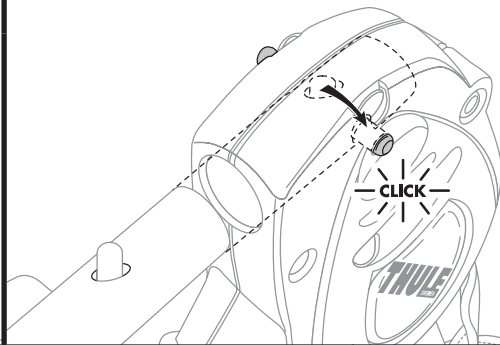

B

- Rotate arm until button engages in the hub.