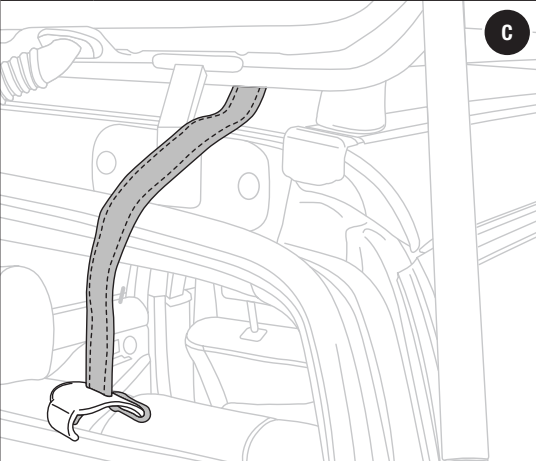

NOTE: Alternate direction of bikes when loading.

13

ATTACHING STAY-PUT ANTI-SWAY CAGES

- To attach anti-sway cradle, hold horizontal with smooth edge facing down and slide C-slot opening onto bottom cradle bar. Swing down to vertical position. Place smooth curved surface against bicycle down-tube and attach strap as shown.

A

- Remove upper strap from carrier buckle. Thread loose end through slot in hook.

B

- Pull strap through.

C

- Open hatch/trunk. Hang hook inside trunk or vehicle.

D

- Close hatch, pull strap tight and install carrier (steps 6–9).