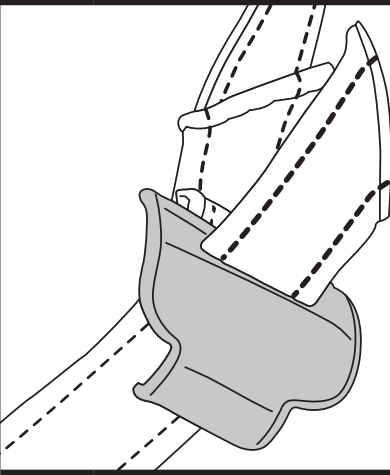

- Be sure lower arm is in correct position.

9

- Attach side straps to side seams of trunk, hatch, or door.

10

- Retighten all straps to ensure a snug fit to vehicle.
- Roll up loose strap ends and secure.

NOTE: Alternate direction of bikes when loading.

13

ATTACHING STAY-PUT ANTI-SWAY CAGES

- To attach anti-sway cradle, hold horizontal with smooth edge facing down and slide C-slot opening onto bottom cradle bar. Swing down to vertical position. Place smooth curved surface against bicycle down-tube and attach strap as shown.

A

- Remove upper strap from carrier buckle. Thread loose end through slot in hook.

B

- Pull strap through.

C

- Open hatch/trunk. Hang hook inside trunk or vehicle.

D

- Close hatch, pull strap tight and install carrier (steps 6–9).