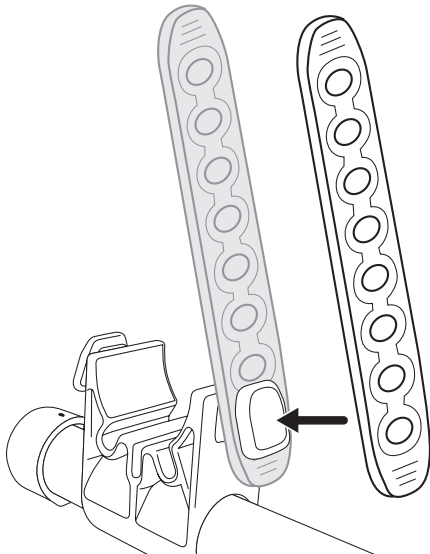

- Insert both 2 Wing Adjustment Knobs and tighten until knobs are fully seated against fit dial. Be careful not to cross thread.

- Check 2 Wing Adjustment Knobs periodically during use and retighten if needed.

4

A

- With buttons squeezed in, firmly slide carrier arms into the hub.

B

- Rotate arm until button engages in the hub.

C

- Ensure that buttons are visibly engaged in the hub when finished.

5

- Install cradle strap as illustrated.

6

- Mount carrier to the back of vehicle. Refer to Fit Tips for specific placement instructions.

NOTE: Arms should be level or pointing slightly upward.

7

A

- Attach top strap according to the Fit Tips for your car.

NOTE: If versa clip is required for proper mounting, go to step 15 before continuing.

B

- Tighten top straps, by pulling on the loose end, so the carrier stays in position.

NOTE: Tighten straps only enough to hold rack in place without changing its position as instructed in the fit tips.