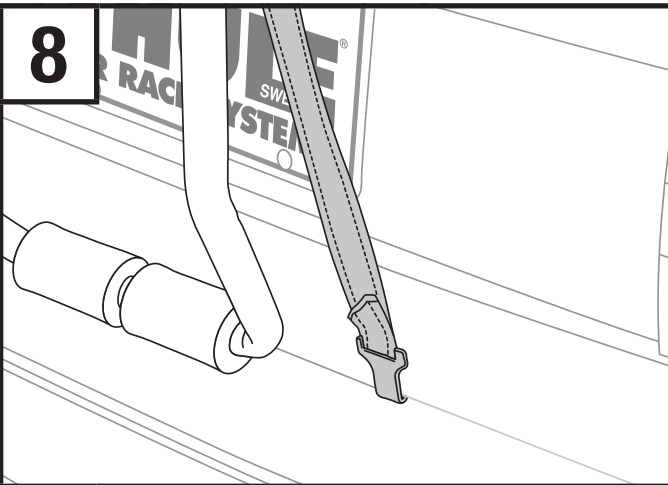

- Tighten top straps, by pulling on the loose end, so the carrier stays in position.

NOTE: Tighten straps only enough to hold rack in place without changing its position as instructed in the fit tips.

8