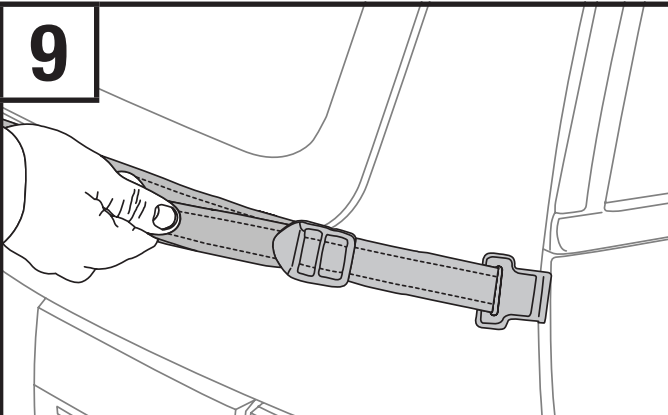

- Install cradle strap as illustrated.

6

- Mount carrier to the back of vehicle. Refer to Fit Tips for specific placement instructions.

NOTE: Arms should be level or pointing slightly upward.

7

A

- Attach top strap according to the Fit Tips for your car.

NOTE: If versa clip is required for proper mounting, go to step 15 before continuing.

B

- Tighten top straps, by pulling on the loose end, so the carrier stays in position.

NOTE: Tighten straps only enough to hold rack in place without changing its position as instructed in the fit tips.

- Be sure lower arm is in correct position.

9

- Attach side straps to side seams of trunk, hatch, or door.

10

- Retighten all straps to ensure a snug fit to vehicle.
- Roll up loose strap ends and secure.