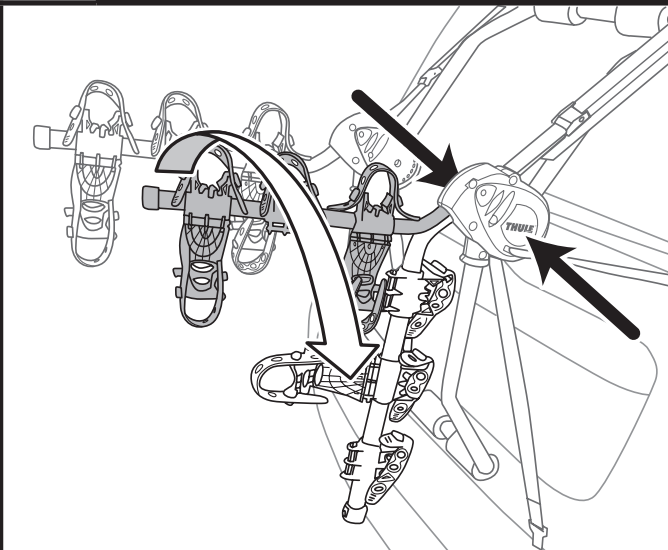

15

BIKE ARM STORAGE

- Squeeze buttons on hub to release arms.
- Rotate arms down.
- Ensure buttons are engaged in hub when finished.