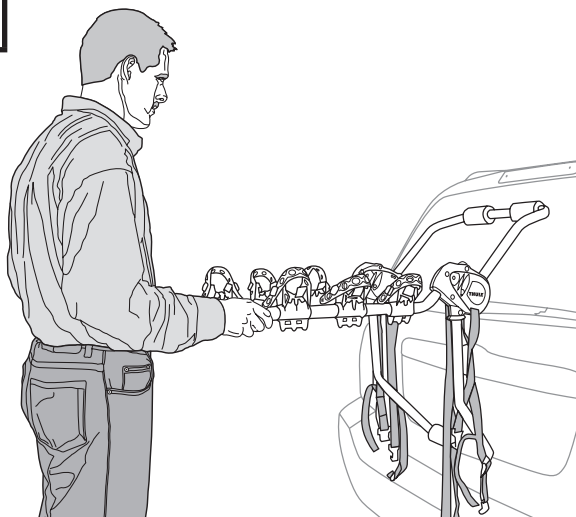

- Insert both 2 Wing Adjustment Knobs and tighten until knobs are fully seated against fit dial. Be careful not to cross thread.

- Check 2 Wing Adjustment Knobs periodically during use and retighten if needed.

4

A

- With buttons squeezed in, firmly slide carrier arms into the hub.

B

- Rotate arm until button engages in the hub.

C

- Ensure that buttons are visibly engaged in the hub when finished.

5

- Install cradle strap as illustrated.

6

- Mount carrier to the back of vehicle. Refer to Fit Tips for specific placement instructions.

NOTE: Arms should be level or pointing slightly upward.

7

A

- Attach top strap according to the Fit Tips for your car.