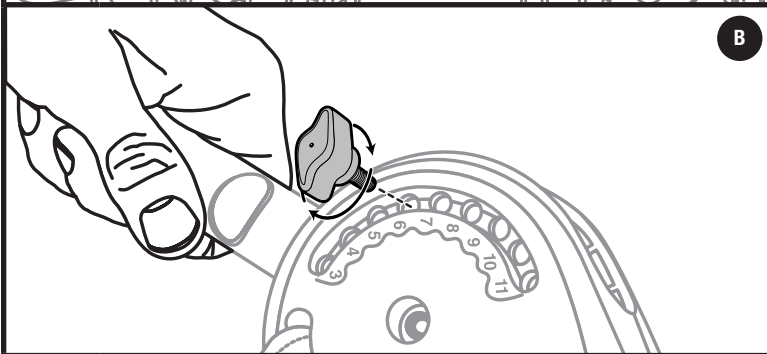

- Insert both 2 Wing Adjustment Knobs and tighten until knobs are fully seated against fit dial. Be careful not to cross thread.