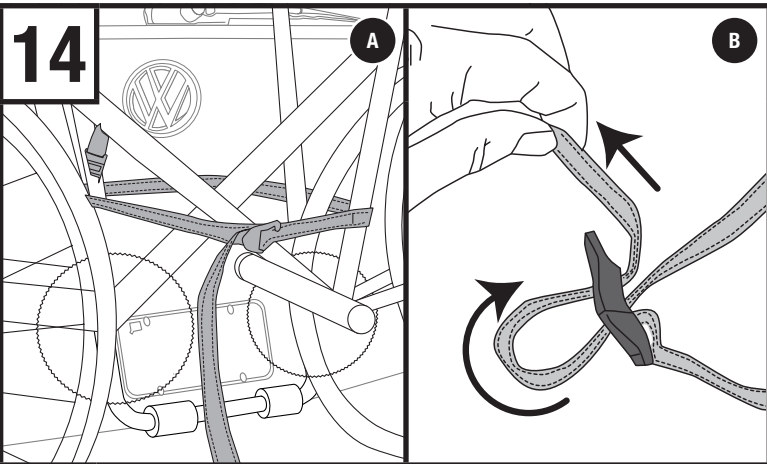

14

- Using blue load strap provided secure all bikes to the frame of the rack as illustrated.