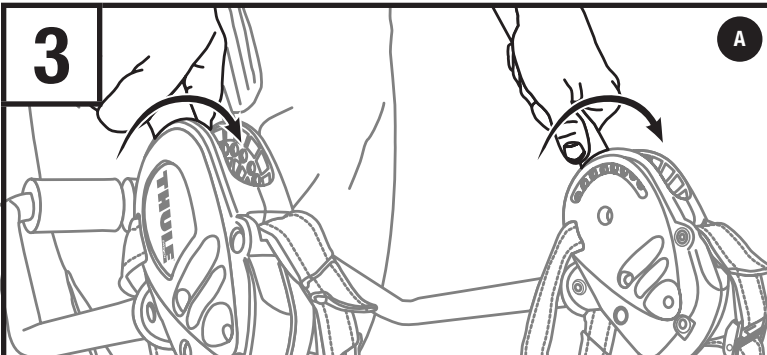

WARNINGS / LIMITATIONS •

- Number of bicycles carried should not exceed designated carrying capacity for your specific Passage model.
- 910XT (2 bike) max carrying capacity = 70lbs.
- 911XT (3 bike) max carrying capacity = 105lbs.
- Check tightness of all bolts and knobs periodically.
- Check straps for wear and replace if worn.
- Not intended for off-road use.
- Not intended for tandems or recumbents.
- Do not install on a trailer or other towed vehicle.
- Failure to use blue safety strap may result in loss of bicycles.

- Clean trunk/hatch and rear of car.

- Look up your vehicle in the Fit Guide (included with these instructions) for recommended fit number. **BE SURE TO READ THE FIT TIPS THAT APPLY TO YOUR VEHICLE.**

- Remove both 2 Wing Adjustment Knobs and adjust to correct fit numbers.

- Insert both 2 Wing Adjustment Knobs and tighten until knobs are fully seated against fit dial. Be careful not to cross thread.

- Check 2 Wing Adjustment Knobs periodically during use and retighten if needed.