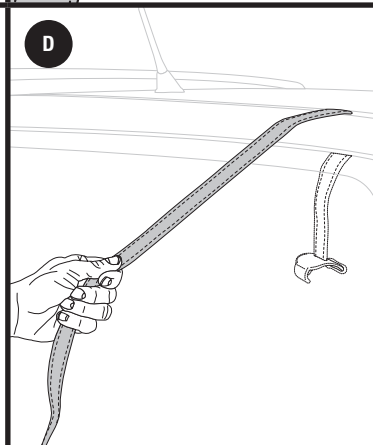

15

- Mount second and third bike in the opposite directions. Ensure cradle straps are tightened securely around each bike.

- Use the strap provided to secure the bikes to each other and to lower arms of rack.

brazos de la parrilla.

- After bikes are mounted re-check the tightness of all straps.

16

- Using blue load strap provided secure all bikes to the frame of the rack as illustrated.

17

VERSA CLIP USE

- Remove upper strap from carrier buckle. Thread loose end through slot in hook.

- Pull strap through.

- Open hatch/trunk. Hang hook inside trunk or vehicle.

- Close hatch, pull strap tight and install carrier.

18

- To insert lock cylinder into bike arm end cap, first place change key into the cylinder. Then push cylinder into end cap hole and remove change key while holding cylinder in place.
- Pull out locking bike cable. Wrap cable around the bike top tube resting on the end cradles. Push locking claw into slot on top of end cap. Turn key to lock.