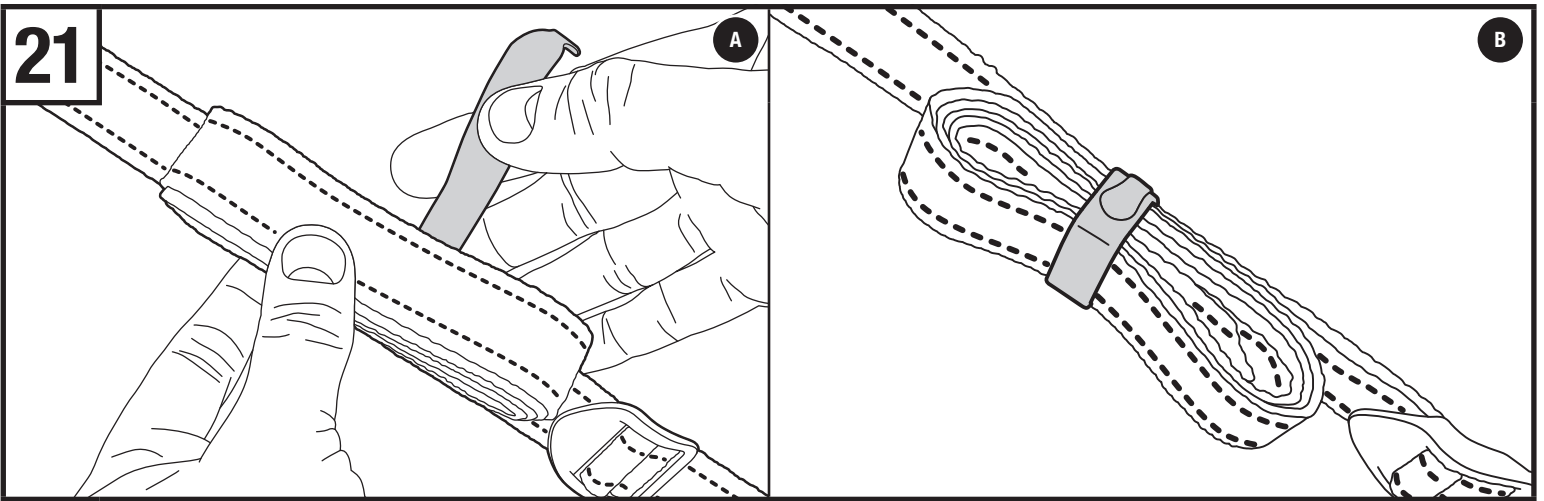

21

- Wrap strap management device once around excess strap loops and fasten onto itself.
- Repeat last three steps for other three strap management devices.