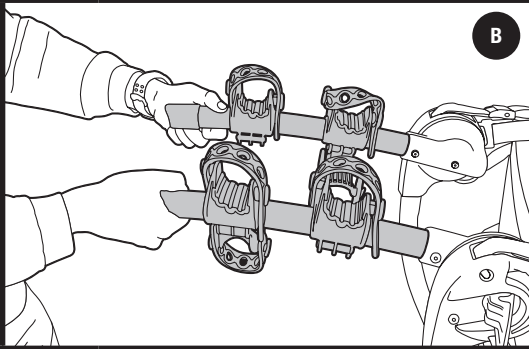

- Mount carrier to the back of vehicle. Refer to Fit Tips for specific placement instructions.

NOTE: Do not open your trunk/rear hatch with the rack installed, it may cause damage to your vehicle.

- Attach top strap according to the Fit Tips for your car.
Installez les sangles supérieures conformément aux Concoils de réglage s'appliquant à votre véhicule.
Sujete la correa superior de acuerdo a los puntos de encaje para su carro.

NOTE: If versa clip is required for proper mounting, go to step 17 before continuing.

- You may need to route straps in from the sides to get straps into their recommended place on the vehicle.

- Tighten top straps, by pulling on the loose end, so the carrier stays in position.

NOTE: Tighten straps only enough to hold rack in place without changing its position as instructed in the Fit Tips.

7

- Rotate all 4 foam pads so that the ribbed channels are flat against the vehicle surface.

8

A

- Open one side's cinching lever to raise bike arm. You may have to spin cinching lever counter-clockwise to create gap between hub and bike arm engagement teeth. You may also push levers inward to create gap.