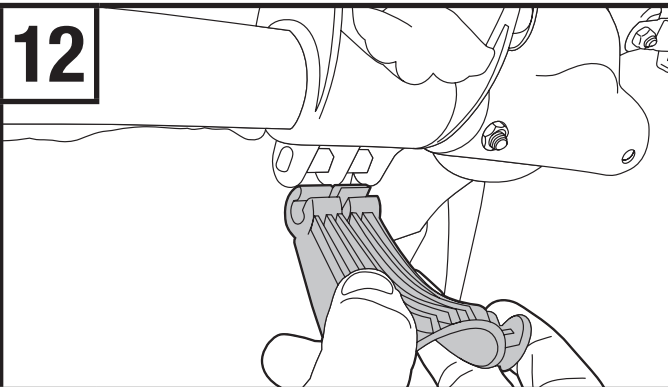

10

- Attach bottom straps (narrow, grey hooks) according to the Fit Tips for your car. Always make sure that straps are out of the way of hot exhaust gases and not in contact with the muffler or exhaust pipe.

- Be sure lower bumper legs are in correct position. It is recommended to rest the lower leg tube pads on the bumper.

11

- Attach side straps to side seams of trunk, hatch, or door.

12

- Insert anti-sway cages onto cradle bottoms by aligning open end of "C" slot as shown. Smooth curved surface of cage should face outwards away from strap rack. Once it is attached, rotate cage to vertical position.