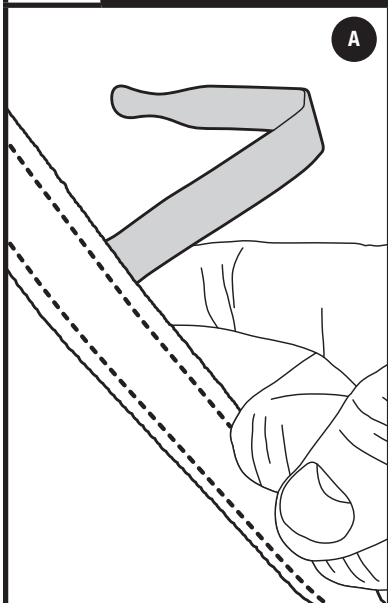

- Pull strap through.

- Open hatch/trunk. Hang hook inside trunk or vehicle.

- Close hatch, pull strap tight and install carrier.

18

- To insert lock cylinder into bike arm end cap, first place change key into the cylinder. Then push cylinder into end cap hole and remove change key while holding cylinder in place.
- Pull out locking bike cable. Wrap cable around the bike top tube resting on the end cradles. Push locking claw into slot on top of end cap. Turn key to lock.

19

USING STRAP MANAGEMENT DEVICE

A

- Attach strap management device to any of 4 tight straps approximately three inches behind buckle.

B

- Wrap strap management device once around tight strap fastening it onto itself.