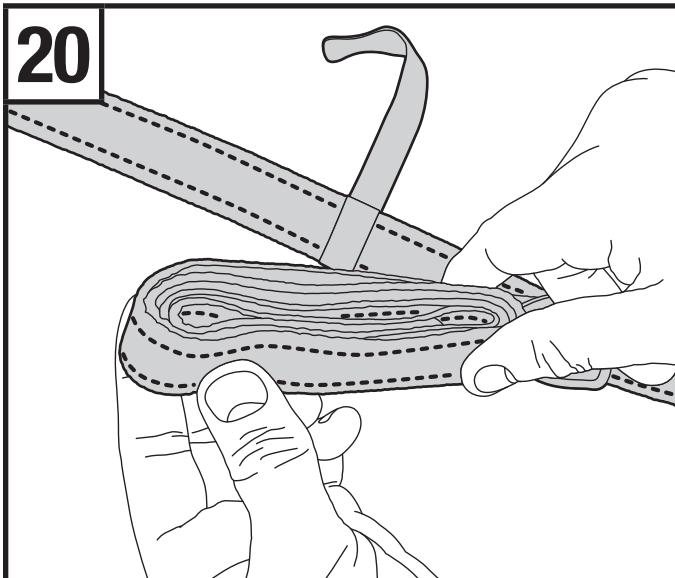

- Wrap strap management device once around tight strap fastening it onto itself.

20