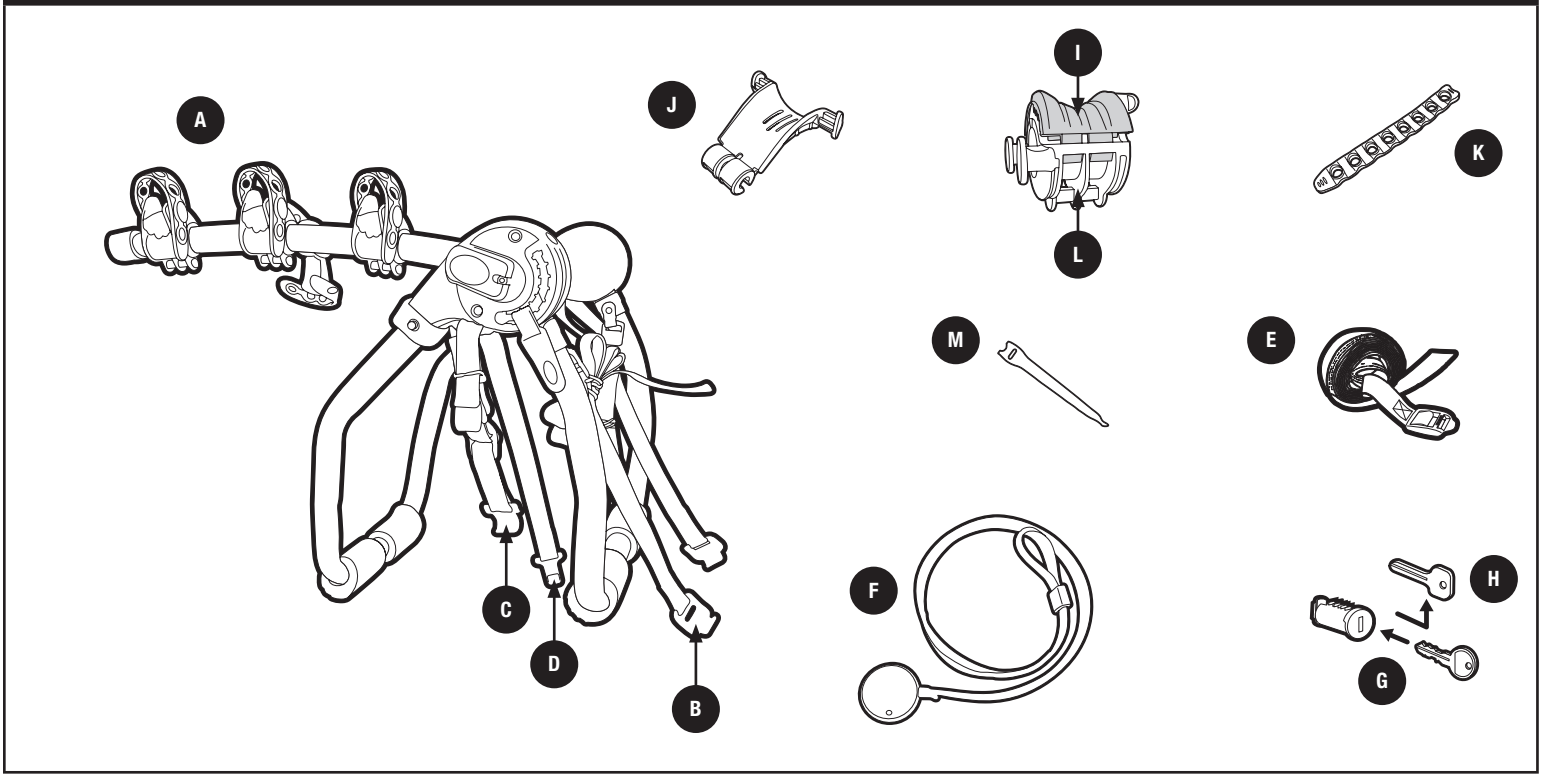

PARTS INCLUDED

part	description	part number	9009XT qty.	9010XT qty.
A	Archway 2 or 3 bike carrier /	—	1	1
B	top strap assembly /	7532184	2	2
C	side hook assembly w/buckle /	7532877	2	2
D	bottom strap (narrow) w/hook /	753003507	2	2
E	tie down strap /	7531492	1	1
F	trunk locking strap /	7521282001	1	1
G	lock cylinder and key /	—	1	1
H	change key /	8531251	1	1
I	cradle overmold /	8523503001	4	6
J	anti-sway cage with overmold /	8523037001	2	3
K	ripple strap /	8523006001	6	9
L	Hold Fast with RDT cradle base /	7521303001	4	6
M	strap management device /	8535414	4	4

- Loop passive locking strap around bottom or top bumper tube leg. Thread hockey puck lock device through loop at other end and pull tight.

- Place hockey puck lock device inside trunk. You may place it through the bottom or top of the trunk. Push most of the excess strap inside the trunk before closing.

- Mount carrier to the back of vehicle. Refer to Fit Tips for specific placement instructions.

NOTE: Do not open your trunk/rear hatch with the rack installed, it may cause damage to your vehicle.

- Attach top strap according to the Fit Tips for your car.
Installez les sangles supérieures conformément aux Concoils de réglage s'appliquant à votre véhicule.
Sujete la correa superior de acuerdo a los puntos de encaje para su carro.

- Pull strap through.

- Open hatch/trunk. Hang hook inside trunk or vehicle.

- Close hatch, pull strap tight and install carrier.

18

- To insert lock cylinder into bike arm end cap, first place change key into the cylinder. Then push cylinder into end cap hole and remove change key while holding cylinder in place.
- Pull out locking bike cable. Wrap cable around the bike top tube resting on the end cradles. Push locking claw into slot on top of end cap. Turn key to lock.