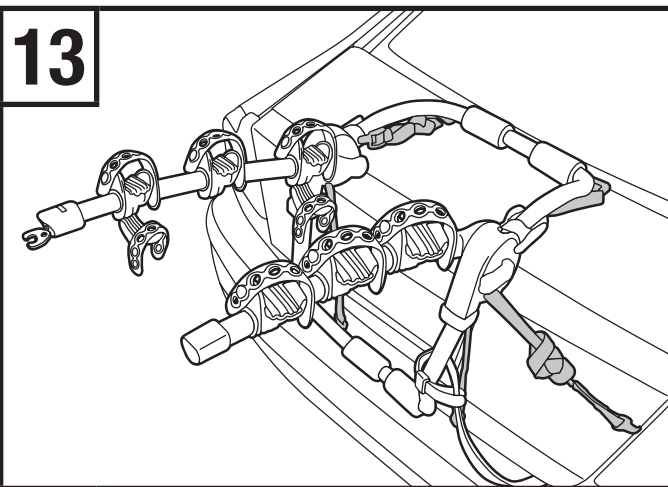

- Be sure lower bumper legs are in correct position. It is recommended to rest the lower leg tube pads on the bumper.

11

- Attach side straps to side seams of trunk, hatch, or door.

12

- Insert anti-sway cages onto cradle bottoms by aligning open end of "C" slot as shown. Smooth curved surface of cage should face outwards away from strap rack. Once it is attached, rotate cage to vertical position.

13

- Retighten all straps to ensure a snug fit to vehicle.
- Roll up loose strap ends and secure.

14

- Cradles can be either rotated or shifted on bars to accommodate different bike geometries.
- Alternate direction of bikes when loading.
- Ensure straps are tightened securely around bike.
- Place smooth curved surface of anti-sway cage against the bike's down tube and tighten strap around bike tube.