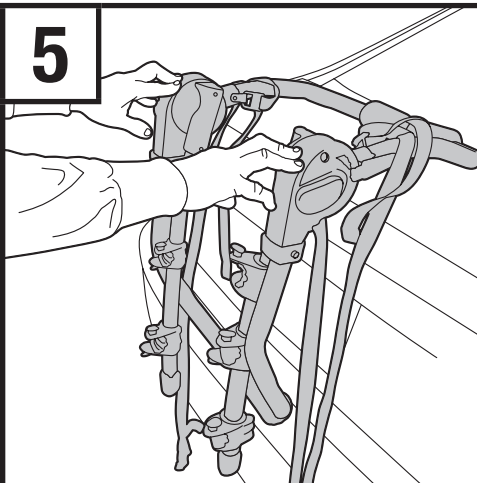

1

- Clean trunk/hatch and rear of car.

2

- Look up your vehicle in the Fit Guide (included with these instructions) for recommended fit number. **BE SURE TO READ THE FIT TIPS THAT APPLY TO YOUR VEHICLE.**

3

A

- Depress both angle adjusting levers simultaneously as shown.

B

- With levers depressed, raise the trunk tube legs until the center of the lever top matches the number listed in the Fit Guide for your vehicle.

- Loop passive locking strap around bottom or top bumper tube leg. Thread hockey puck lock device through loop at other end and pull tight.

- Place hockey puck lock device inside trunk. You may place it through the bottom or top of the trunk. Push most of the excess strap inside the trunk before closing.

- Mount carrier to the back of vehicle. Refer to Fit Tips for specific placement instructions.

NOTE: Do not open your trunk/rear hatch with the rack installed, it may cause damage to your vehicle.

- Attach top strap according to the Fit Tips for your car.
Installez les sangles supérieures conformément aux Concoils de réglage s'appliquant à votre véhicule.
Sujete la correa superior de acuerdo a los puntos de encaje para su carro.