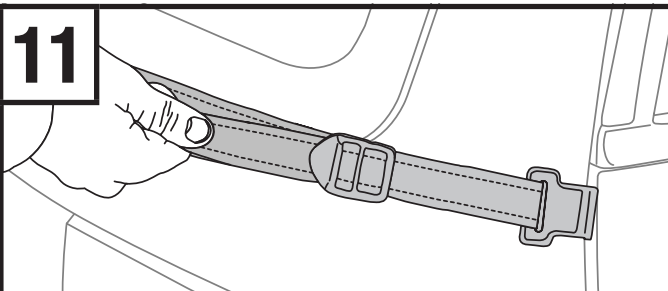

11

- Attach side straps to side seams of trunk, hatch, or door.

12

- Insert anti-sway cages onto cradle bottoms by aligning open end of "C" slot as shown. Smooth curved surface of cage should face outwards away from strap rack. Once it is attached, rotate cage to vertical position.

13

- Retighten all straps to ensure a snug fit to vehicle.
- Roll up loose strap ends and secure.

14

- Cradles can be either rotated or shifted on bars to accommodate different bike geometries.
- Alternate direction of bikes when loading.
- Ensure straps are tightened securely around bike.
- Place smooth curved surface of anti-sway cage against the bike's down tube and tighten strap around bike tube.