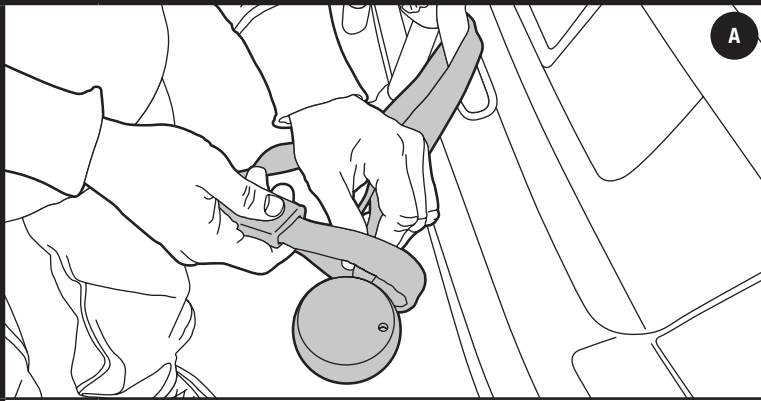

3

A

- Depress both angle adjusting levers simultaneously as shown.

B

- With levers depressed, raise the trunk tube legs until the center of the lever top matches the number listed in the Fit Guide for your vehicle.