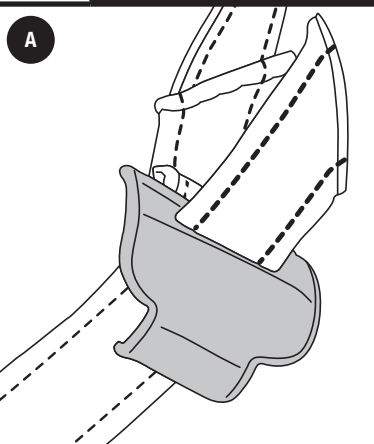

15

- Mount second and third bike in the opposite directions. Ensure cradle straps are tightened securely around each bike.

- Use the strap provided to secure the bikes to each other and to lower arms of rack.

brazos de la parrilla.

- After bikes are mounted re-check the tightness of all straps.

16

- Using blue load strap provided secure all bikes to the frame of the rack as illustrated.

17

VERSA CLIP USE

- Remove upper strap from carrier buckle. Thread loose end through slot in hook.

- Pull strap through.

- Open hatch/trunk. Hang hook inside trunk or vehicle.

- Close hatch, pull strap tight and install carrier.

18

- To insert lock cylinder into bike arm end cap, first place change key into the cylinder. Then push cylinder into end cap hole and remove change key while holding cylinder in place.
- Pull out locking bike cable. Wrap cable around the bike top tube resting on the end cradles. Push locking claw into slot on top of end cap. Turn key to lock.