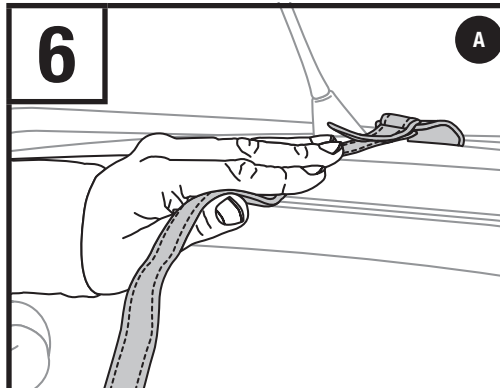

3

A

- Depress both angle adjusting levers simultaneously as shown.

B

- With levers depressed, raise the trunk tube legs until the center of the lever top matches the number listed in the Fit Guide for your vehicle.

- Loop passive locking strap around bottom or top bumper tube leg. Thread hockey puck lock device through loop at other end and pull tight.

- Place hockey puck lock device inside trunk. You may place it through the bottom or top of the trunk. Push most of the excess strap inside the trunk before closing.

- Mount carrier to the back of vehicle. Refer to Fit Tips for specific placement instructions.

NOTE: Do not open your trunk/rear hatch with the rack installed, it may cause damage to your vehicle.

- Attach top strap according to the Fit Tips for your car.
Installez les sangles supérieures conformément aux Concoils de réglage s'appliquant à votre véhicule.
Sujete la correa superior de acuerdo a los puntos de encaje para su carro.