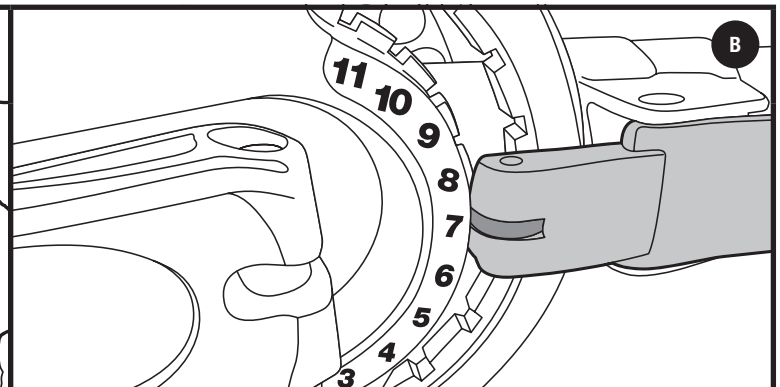

1

- Clean trunk/hatch and rear of car.

2

- Look up your vehicle in the Fit Guide (included with these instructions) for recommended fit number. **BE SURE TO READ THE FIT TIPS THAT APPLY TO YOUR VEHICLE.**

3

A

- Depress both angle adjusting levers simultaneously as shown.

B

- With levers depressed, raise the trunk tube legs until the center of the lever top matches the number listed in the Fit Guide for your vehicle.