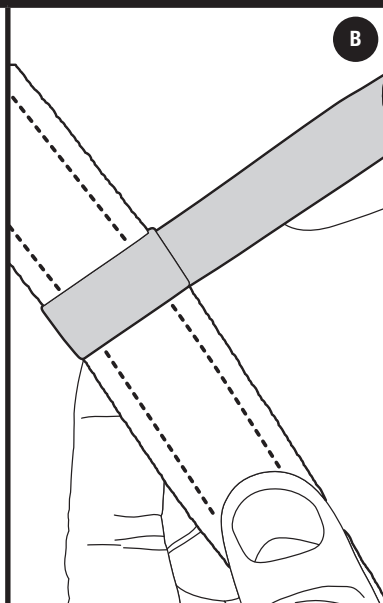

- Pull strap through.

- Open hatch/trunk. Hang hook inside trunk or vehicle.

- Close hatch, pull strap tight and install carrier.

18

- To insert lock cylinder into bike arm end cap, first place change key into the cylinder. Then push cylinder into end cap hole and remove change key while holding cylinder in place.
- Pull out locking bike cable. Wrap cable around the bike top tube resting on the end cradles. Push locking claw into slot on top of end cap. Turn key to lock.

19

USING STRAP MANAGEMENT DEVICE

A

- Attach strap management device to any of 4 tight straps approximately three inches behind buckle.

B

- Wrap strap management device once around tight strap fastening it onto itself.