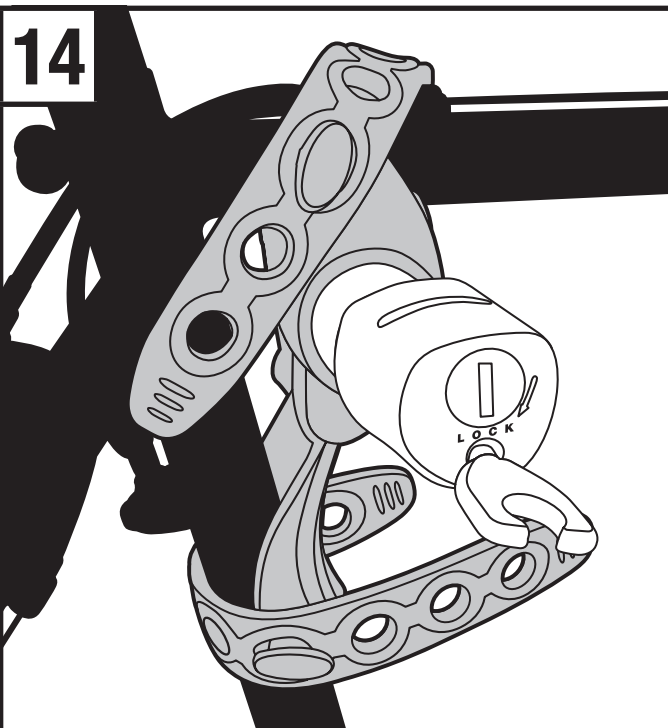

- Be sure lower bumper legs are in correct position. It is recommended to rest the lower leg tube pads on the bumper.

11

- Attach side straps to side seams of trunk, hatch, or door.

12

- Insert anti-sway cages onto cradle bottoms by aligning open end of "C" slot as shown. Smooth curved surface of cage should face outwards away from strap rack. Once it is attached, rotate cage to vertical position.

13

- Retighten all straps to ensure a snug fit to vehicle.
- Roll up loose strap ends and secure.

14

- Cradles can be either rotated or shifted on bars to accommodate different bike geometries.
- Alternate direction of bikes when loading.
- Ensure straps are tightened securely around bike.
- Place smooth curved surface of anti-sway cage against the bike's down tube and tighten strap around bike tube.