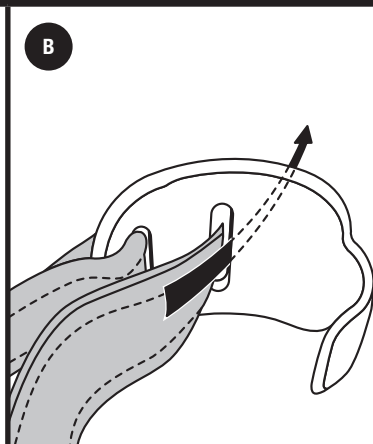

15

- Mount second and third bike in the opposite directions. Ensure cradle straps are tightened securely around each bike.

- Use the strap provided to secure the bikes to each other and to lower arms of rack.

brazos de la parrilla.

- After bikes are mounted re-check the tightness of all straps.

16

- Using blue load strap provided secure all bikes to the frame of the rack as illustrated.

17

VERSA CLIP USE

- Remove upper strap from carrier buckle. Thread loose end through slot in hook.

- Pull strap through.

- Open hatch/trunk. Hang hook inside trunk or vehicle.

- Close hatch, pull strap tight and install carrier.

18

- To insert lock cylinder into bike arm end cap, first place change key into the cylinder. Then push cylinder into end cap hole and remove change key while holding cylinder in place.
- Pull out locking bike cable. Wrap cable around the bike top tube resting on the end cradles. Push locking claw into slot on top of end cap. Turn key to lock.

19

USING STRAP MANAGEMENT DEVICE

A

- Attach strap management device to any of 4 tight straps approximately three inches behind buckle.

B

- Wrap strap management device once around tight strap fastening it onto itself.