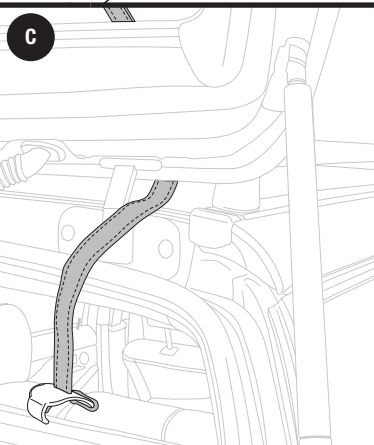

- Pull strap through.

- Open hatch/trunk. Hang hook inside trunk or vehicle.

- Close hatch, pull strap tight and install carrier.

18

- To insert lock cylinder into bike arm end cap, first place change key into the cylinder. Then push cylinder into end cap hole and remove change key while holding cylinder in place.
- Pull out locking bike cable. Wrap cable around the bike top tube resting on the end cradles. Push locking claw into slot on top of end cap. Turn key to lock.