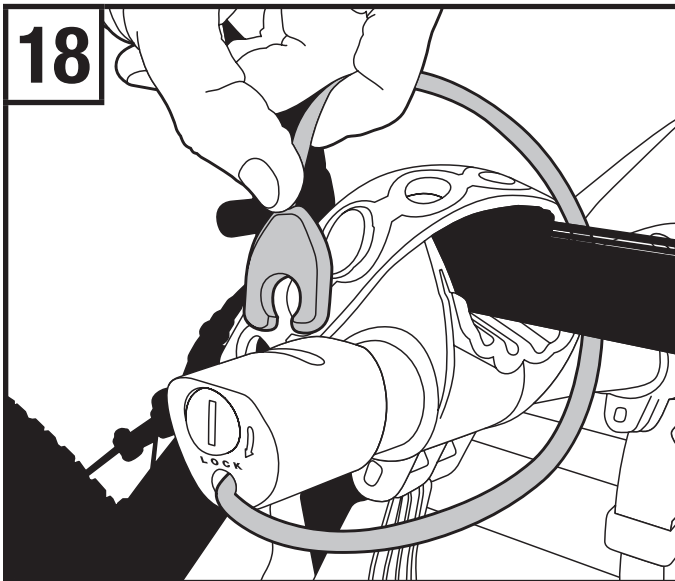

- Pull strap through.

- Open hatch/trunk. Hang hook inside trunk or vehicle.

- Close hatch, pull strap tight and install carrier.

18

- To insert lock cylinder into bike arm end cap, first place change key into the cylinder. Then push cylinder into end cap hole and remove change key while holding cylinder in place.
- Pull out locking bike cable. Wrap cable around the bike top tube resting on the end cradles. Push locking claw into slot on top of end cap. Turn key to lock.