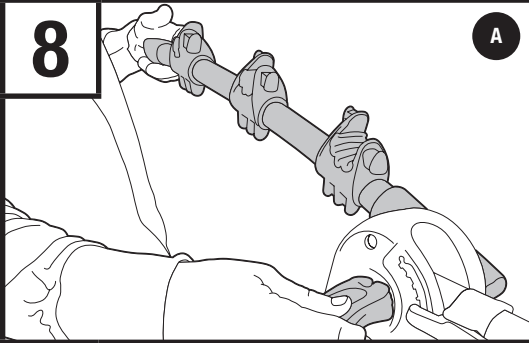

- Rotate all 4 foam pads so that the ribbed channels are flat against the vehicle surface.

8

A

- Open one side's cinching lever to raise bike arm. You may have to spin cinching lever counter-clockwise to create gap between hub and bike arm engagement teeth. You may also push levers inward to create gap.