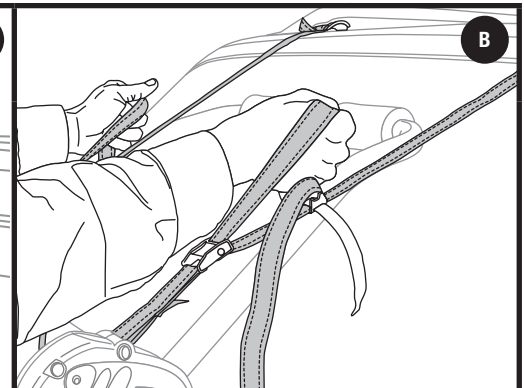

- Loop passive locking strap around bottom or top bumper tube leg. Thread hockey puck lock device through loop at other end and pull tight.

- Place hockey puck lock device inside trunk. You may place it through the bottom or top of the trunk. Push most of the excess strap inside the trunk before closing.

- Mount carrier to the back of vehicle. Refer to Fit Tips for specific placement instructions.

NOTE: Do not open your trunk/rear hatch with the rack installed, it may cause damage to your vehicle.

- Attach top strap according to the Fit Tips for your car.
Installez les sangles supérieures conformément aux Concoils de réglage s'appliquant à votre véhicule.
Sujete la correa superior de acuerdo a los puntos de encaje para su carro.

NOTE: If versa clip is required for proper mounting, go to step 17 before continuing.

- You may need to route straps in from the sides to get straps into their recommended place on the vehicle.

- Tighten top straps, by pulling on the loose end, so the carrier stays in position.