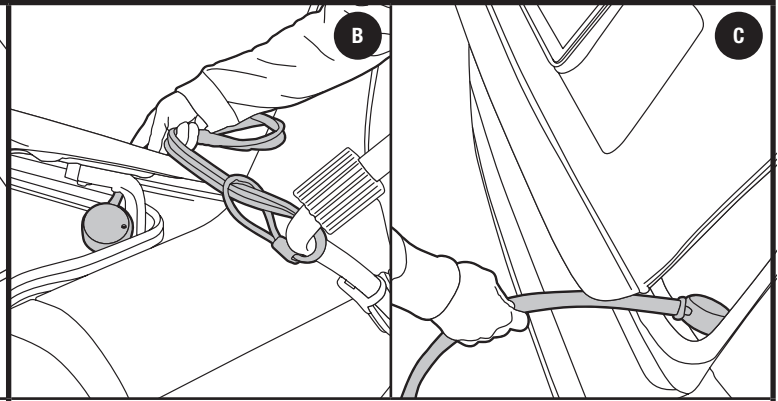

- Place hockey puck lock device inside trunk. You may place it through the bottom or top of the trunk. Push most of the excess strap inside the trunk before closing.