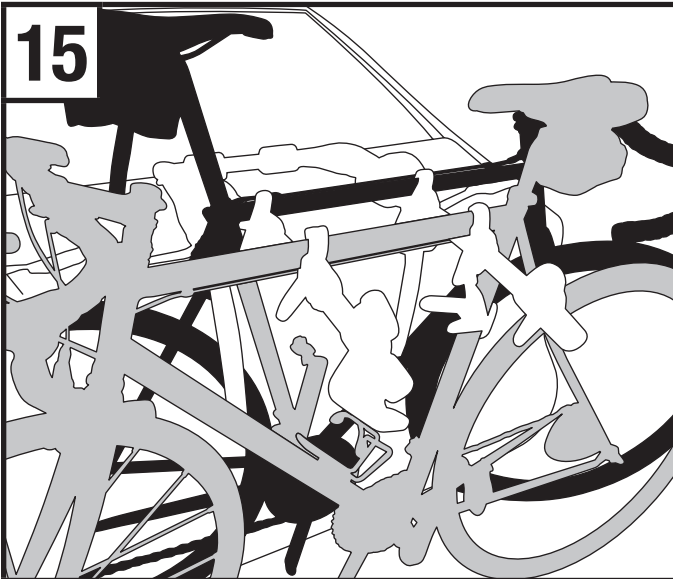

- Be sure lower bumper legs are in correct position. It is recommended to rest the lower leg tube pads on the bumper.

11

- Attach side straps to side seams of trunk, hatch, or door.

12

- Insert anti-sway cages onto cradle bottoms by aligning open end of "C" slot as shown. Smooth curved surface of cage should face outwards away from strap rack. Once it is attached, rotate cage to vertical position.

13

- Retighten all straps to ensure a snug fit to vehicle.
- Roll up loose strap ends and secure.

14

- Cradles can be either rotated or shifted on bars to accommodate different bike geometries.
- Alternate direction of bikes when loading.
- Ensure straps are tightened securely around bike.
- Place smooth curved surface of anti-sway cage against the bike's down tube and tighten strap around bike tube.

15

- Mount second and third bike in the opposite directions. Ensure cradle straps are tightened securely around each bike.

- Use the strap provided to secure the bikes to each other and to lower arms of rack.