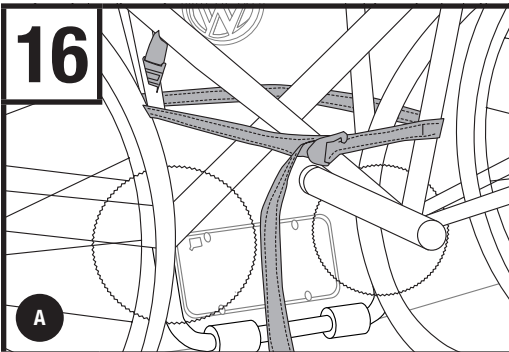

- Mount second and third bike in the opposite directions. Ensure cradle straps are tightened securely around each bike.

- Use the strap provided to secure the bikes to each other and to lower arms of rack.

brazos de la parrilla.

- After bikes are mounted re-check the tightness of all straps.

16

- Using blue load strap provided secure all bikes to the frame of the rack as illustrated.

17

VERSA CLIP USE