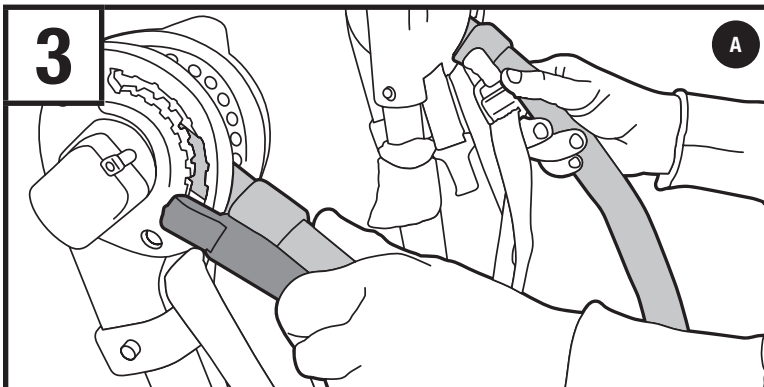

3

A

- Depress both angle adjusting levers simultaneously as shown.