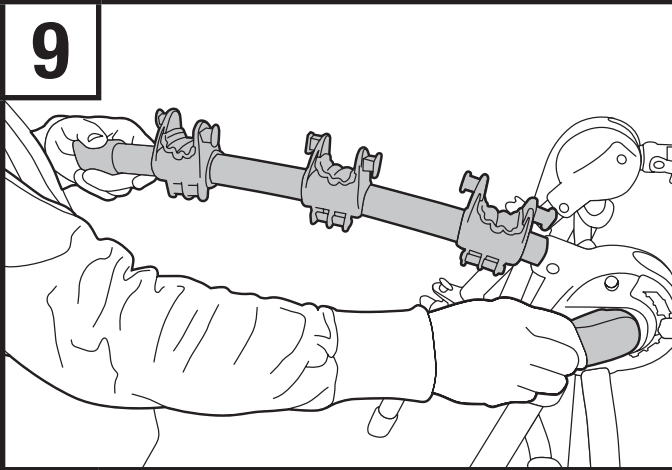

7

- Rotate all 4 foam pads so that the ribbed channels are flat against the vehicle surface.

8

A

- Open one side's cinching lever to raise bike arm. You may have to spin cinching lever counter-clockwise to create gap between hub and bike arm engagement teeth. You may also push levers inward to create gap.

B

- One other hint to help raise or lower arms is to grab both ends of arms and push both toward middle to disengage teeth in hubs as shown. Arms should be level or pointing slightly skyward. Then spin lever clockwise to tighten.

9

- Close lever so it rests in hub cut-out channel. Lever should snap shut. If there is still a noticeable gap between the hub and the bike arm hub, unstrap lever and tighten further clockwise before closing again. Repeat for other bike arm setting.

10

- Attach bottom straps (narrow, grey hooks) according to the Fit Tips for your car. Always make sure that straps are out of the way of hot exhaust gases and not in contact with the muffler or exhaust pipe.

- Be sure lower bumper legs are in correct position. It is recommended to rest the lower leg tube pads on the bumper.