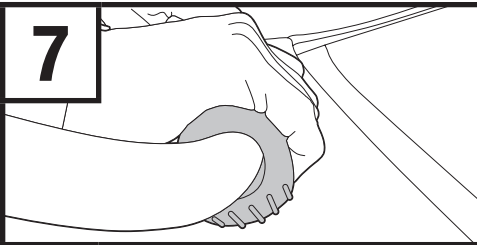

7

- Rotate all 4 foam pads so that the ribbed channels are flat against the vehicle surface.

8

A

- Open one side's cinching lever to raise bike arm. You may have to spin cinching lever counter-clockwise to create gap between hub and bike arm engagement teeth. You may also push levers inward to create gap.

B

- One other hint to help raise or lower arms is to grab both ends of arms and push both toward middle to disengage teeth in hubs as shown. Arms should be level or pointing slightly skyward. Then spin lever clockwise to tighten.

9

- Close lever so it rests in hub cut-out channel. Lever should snap shut. If there is still a noticeable gap between the hub and the bike arm hub, unstrap lever and tighten further clockwise before closing again. Repeat for other bike arm setting.

10

- Attach bottom straps (narrow, grey hooks) according to the Fit Tips for your car. Always make sure that straps are out of the way of hot exhaust gases and not in contact with the muffler or exhaust pipe.

- Be sure lower bumper legs are in correct position. It is recommended to rest the lower leg tube pads on the bumper.