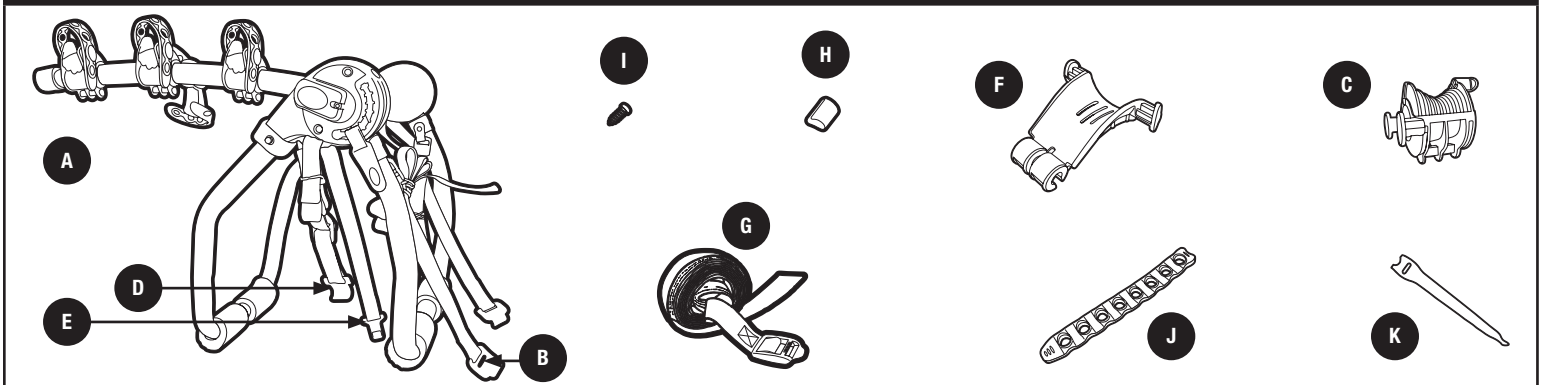

**PARTS INCLUDED •**

| part | description                    | part number | 9006XT qty. | 9007XT qty. |
|------|--------------------------------|-------------|-------------|-------------|
| A    | Gateway 2 or 3 bike carrier /  | —           | 1           | 1           |
| B    | top strap assembly /           | 753-2184    | 2           | 2           |
| C    | holdfast cradle /              | 8523005001  | 4           | 6           |
| D    | side hook assembly w/buckle /  | 753-2877    | 2           | 2           |
| E    | bottom strap (narrow) w/hook / | 753-0035-07 | 2           | 2           |
| F    | anti-sway cage /               | 8522903001  | 2           | 3           |
| G    | tie down strap /               | 753-1492    | 1           | 1           |
| H    | bike arm end cap /             | 8522904001  | 2           | 2           |
| I    | end cap screw /                | 8535753     | 2           | 2           |
| J    | ripple strap /                 | 8523006001  | 6           | 9           |
| K    | strap management device /      | 8535414     | 4           | 4           |

**NOTE:** Do not open your trunk/rear hatch with the rack installed, it may cause damage to your vehicle.

5

- Attach top strap according to the Fit Tips for your car.

- Tighten top straps, by pulling on the loose end, so the carrier stays in position.

- Open hatch/trunk. Hang hook inside trunk or vehicle.

- Close hatch, pull strap tight and install carrier.

A

- Attach strap management device to any of 4 tight straps approximately three inches behind buckle.