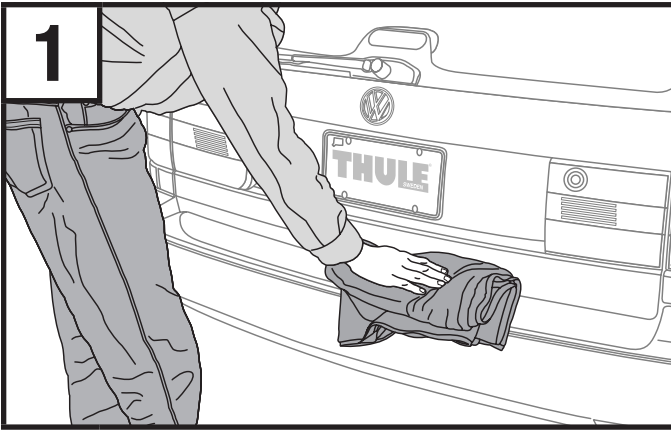

**WARNINGS / LIMITATIONS**

- Number of bicycles carried should not exceed designated carrying capacity for your specific Gateway model.
- 9006XT (2 bike) max carrying capacity = 70lbs.
- 9007XT (3 bike) max carrying capacity = 105lbs.
- Check tightness of all bolts and knobs periodically.
- Check straps for wear and replace if worn.
- Not intended for off-road use.
- Not intended for tandems or recumbents.
- Do not install on a trailer or other towed vehicle.
- Failure to use blue safety strap may result in loss of bicycles.
- Do not open your trunk/rear hatch with the rack installed, it may cause damage to your vehicle.