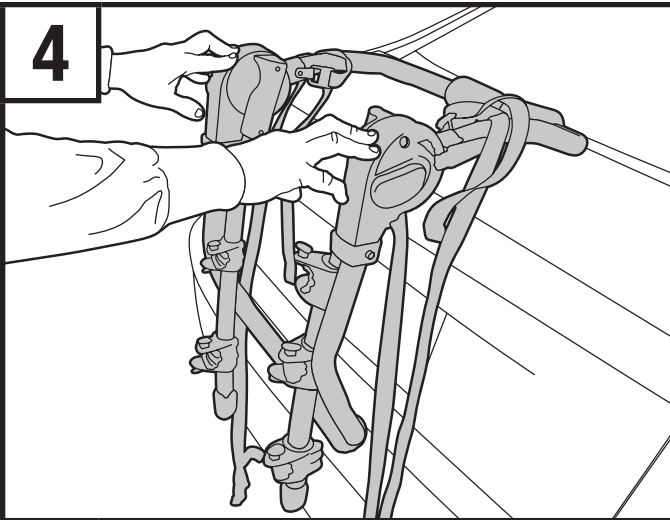

- Clean trunk/hatch and rear of car.

- Look up your vehicle in the Fit Guide (included with these instructions) for recommended fit number. **BE SURE TO READ THE FIT TIPS THAT APPLY TO YOUR VEHICLE.**

- Depress both angle adjusting levers simultaneously as shown.

- With levers depressed, raise the trunk tube legs until the center of the lever top matches the number listed in the fit guide for your vehicle.

4

- Mount carrier to the back of vehicle. Refer to Fit Tips for specific placement instructions.

**NOTE:** Do not open your trunk/rear hatch with the rack installed, it may cause damage to your vehicle.

5

- Attach top strap according to the Fit Tips for your car.

- Tighten top straps, by pulling on the loose end, so the carrier stays in position.