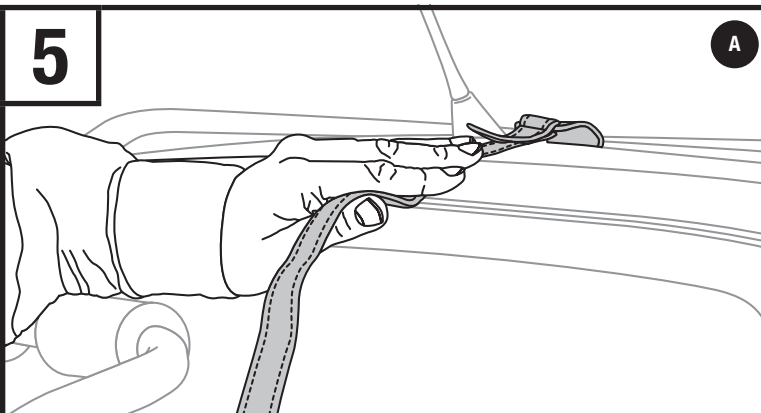

- Clean trunk/hatch and rear of car.

- Look up your vehicle in the Fit Guide (included with these instructions) for recommended fit number. **BE SURE TO READ THE FIT TIPS THAT APPLY TO YOUR VEHICLE.**

- Depress both angle adjusting levers simultaneously as shown.

- With levers depressed, raise the trunk tube legs until the center of the lever top matches the number listed in the fit guide for your vehicle.

4

- Mount carrier to the back of vehicle. Refer to Fit Tips for specific placement instructions.

**NOTE:** Do not open your trunk/rear hatch with the rack installed, it may cause damage to your vehicle.

5

- Attach top strap according to the Fit Tips for your car.

- Tighten top straps, by pulling on the loose end, so the carrier stays in position.