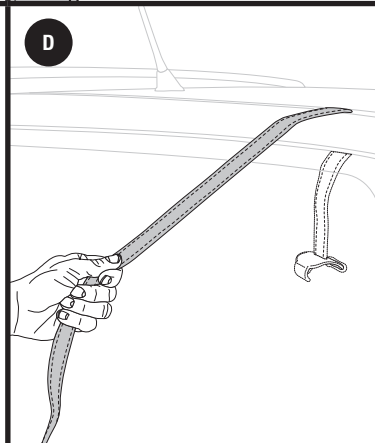

14

- Mount second and third bike in the opposite directions. Ensure cradle straps are tightened securely around each bike.
- Use the strap provided to secure the bikes to each other and to lower arms of rack.
- After bikes are mounted re-check the tightness of all straps.

15

- Using blue load strap provided secure all bikes to the frame of the rack as illustrated.

16

VERSA CLIP USE

- Remove upper strap from carrier buckle. Thread loose end through slot in hook.

- Pull strap through.

- Open hatch/trunk. Hang hook inside trunk or vehicle.

- Close hatch, pull strap tight and install carrier.

A

- Attach strap management device to any of 4 tight straps approximately three inches behind buckle.