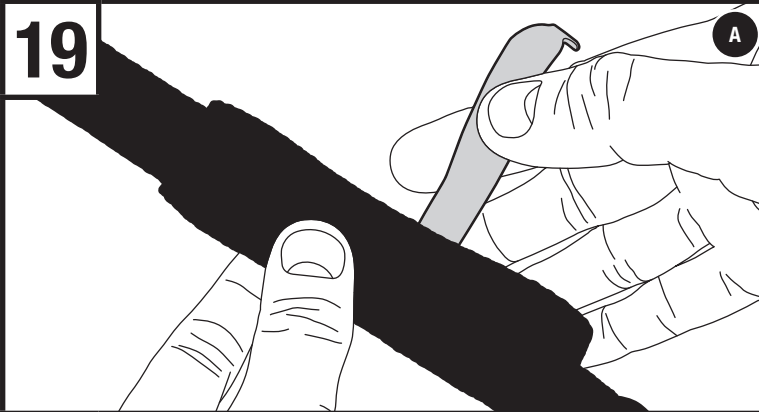

B

- Wrap strap management device once around tight strap fastening it onto itself.

- Roll up excess strap into four-inch loops.

A

B

- Wrap strap management device once around excess strap loops and fasten onto itself.
- Repeat last three steps for other three strap management devices.