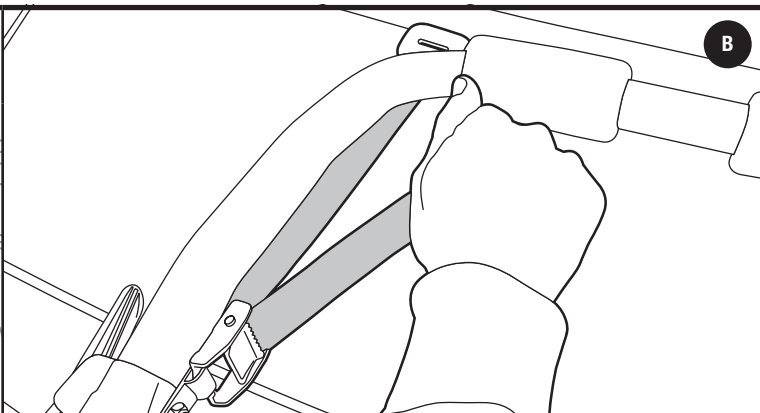

- Clean trunk/hatch and rear of car.

- Look up your vehicle in the Fit Guide (included with these instructions) for recommended fit number. **BE SURE TO READ THE FIT TIPS THAT APPLY TO YOUR VEHICLE.**

- Depress both angle adjusting levers simultaneously as shown.

- With levers depressed, raise the trunk tube legs until the center of the lever top matches the number listed in the fit guide for your vehicle.

4

- Mount carrier to the back of vehicle. Refer to Fit Tips for specific placement instructions.

**NOTE:** Do not open your trunk/rear hatch with the rack installed, it may cause damage to your vehicle.

5

- Attach top strap according to the Fit Tips for your car.

- Tighten top straps, by pulling on the loose end, so the carrier stays in position.