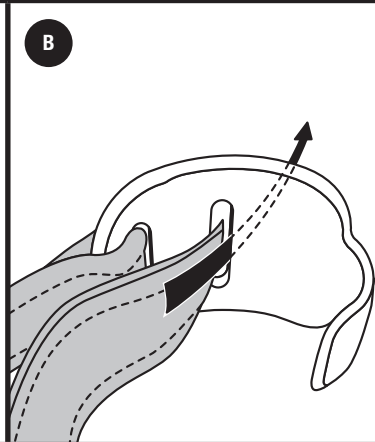

14

- Mount second and third bike in the opposite directions. Ensure cradle straps are tightened securely around each bike.
- Use the strap provided to secure the bikes to each other and to lower arms of rack.
- After bikes are mounted re-check the tightness of all straps.

15

- Using blue load strap provided secure all bikes to the frame of the rack as illustrated.

16

VERSA CLIP USE

- Remove upper strap from carrier buckle. Thread loose end through slot in hook.

- Pull strap through.

- Open hatch/trunk. Hang hook inside trunk or vehicle.

- Close hatch, pull strap tight and install carrier.

A

- Attach strap management device to any of 4 tight straps approximately three inches behind buckle.