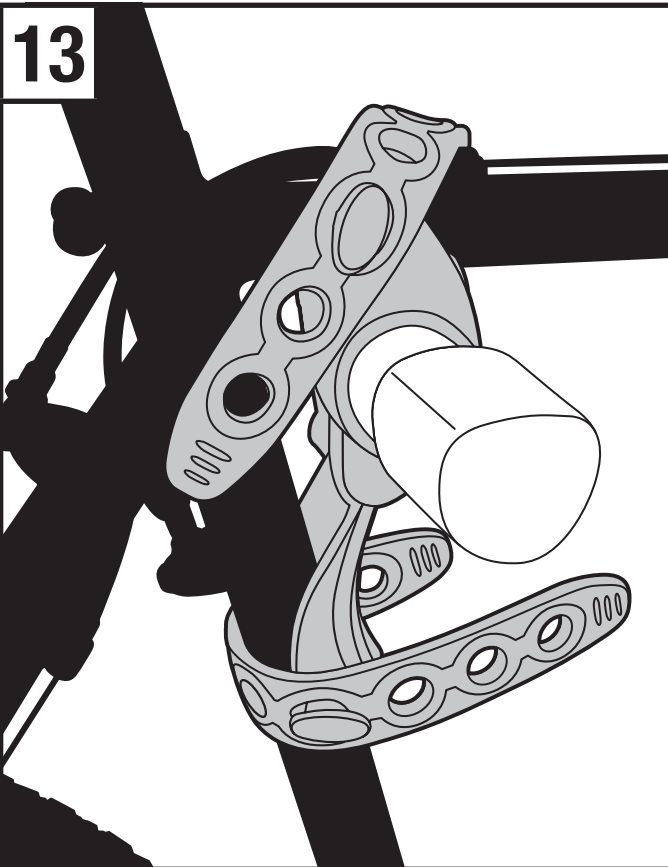

- Be sure lower bumper legs are in correct position. It is recommended to rest the lower leg tube pads on the bumper.

**10**

- Attach side straps to side seams of trunk, hatch, or door.

**11**

- Insert anti-sway cages onto cradle bottoms by aligning open end of “C” slot as shown. Smooth curved surface of cage should face outwards away from strap rack. Once it is attached, rotate cage to vertical position.

**12**

- Retighten all straps to ensure a snug fit to vehicle.
- Roll up loose strap ends and secure.

**13**

- Cradles can be either rotated or shifted on bars to accommodate different bike geometries.
- Alternate direction of bikes when loading.
- Ensure straps are tightened securely around bike.
- Place smooth curved surface of anti-sway cage against the bike's down tube and tighten strap around bike tube.