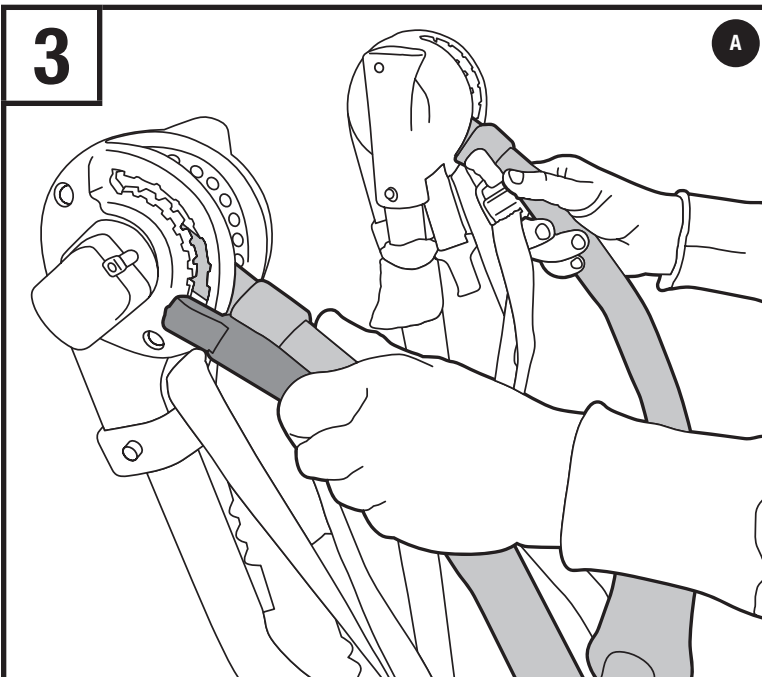

- Clean trunk/hatch and rear of car.

- Look up your vehicle in the Fit Guide (included with these instructions) for recommended fit number. **BE SURE TO READ THE FIT TIPS THAT APPLY TO YOUR VEHICLE.**

- Depress both angle adjusting levers simultaneously as shown.

**NOTE:** Do not open your trunk/rear hatch with the rack installed, it may cause damage to your vehicle.

5

- Attach top strap according to the Fit Tips for your car.

- Tighten top straps, by pulling on the loose end, so the carrier stays in position.