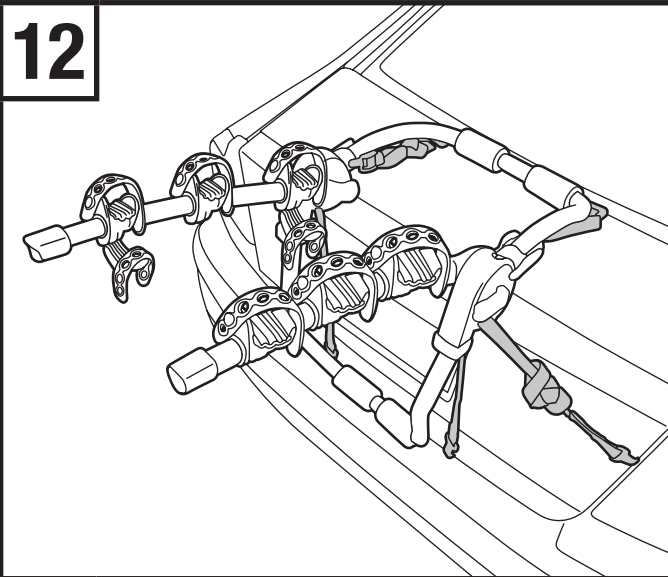

**8**

- Close lever so it rests in hub cut-out channel. Lever should snap shut. If there is still a noticeable gap between the hub and the bike arm hub, unsnap lever and tighten further clockwise before closing again. Repeat for other bike arm setting.

**9**

- Attach bottom straps (narrow, grey hooks) according to the Fit Tips for your car. Always make sure that straps are out of the way of hot exhaust gases and not in contact with the muffler or exhaust pipe.

- Be sure lower bumper legs are in correct position. It is recommended to rest the lower leg tube pads on the bumper.

**10**

- Attach side straps to side seams of trunk, hatch, or door.

**11**

- Insert anti-sway cages onto cradle bottoms by aligning open end of “C” slot as shown. Smooth curved surface of cage should face outwards away from strap rack. Once it is attached, rotate cage to vertical position.

**12**

- Retighten all straps to ensure a snug fit to vehicle.
- Roll up loose strap ends and secure.

**13**

- Cradles can be either rotated or shifted on bars to accommodate different bike geometries.
- Alternate direction of bikes when loading.
- Ensure straps are tightened securely around bike.
- Place smooth curved surface of anti-sway cage against the bike's down tube and tighten strap around bike tube.