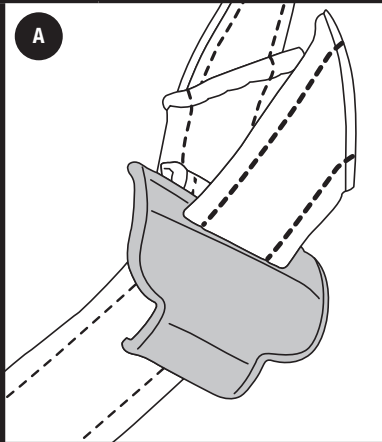

- Remove upper strap from carrier buckle. Thread loose end through slot in hook.