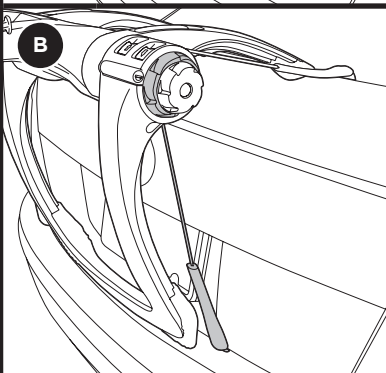

BOTTOM CABLE REMOVAL

- Pull up bottom cable release lever.
- Pull a short length of cable out.
- Remove bottom hook. Shorten with large knob.