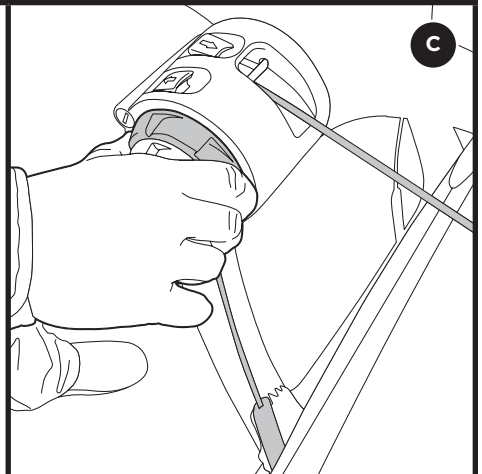

## SECURING RACEWAY ON VEHICLE: BOTTOM CABLES

A

- Pull up bottom cable release lever.
- Pull enough cable out to fit bottom hook.

B

- Attach bottom hooks according to Fit Tips for your car. Always make sure that cables and cable covers are out of the way of hot exhaust gasses and not in contact with the muffler or exhaust pipe.

**NOTE:** Make certain cable cover is in place.

C

- Tighten bottom cables by rotating large knob.
- Repeat for other bottom hook.
- Be sure lower frame is in correct position.
- Refer to Fit Tips.