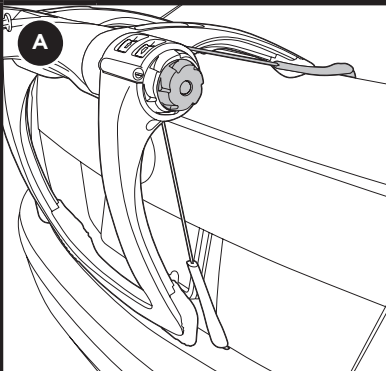

TOP CABLE REMOVAL

- Pull up top cable release lever.
- Pull a short length of cable out.
- Remove top hook. Shorten with small knobs.