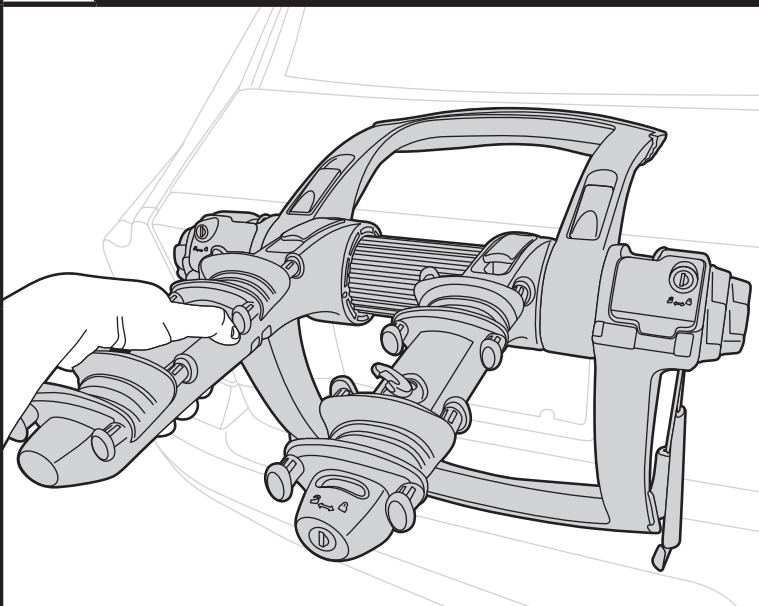

5

MOUNT RACEWAY ON VEHICLE

- Mount carrier to the back of vehicle. Refer to Fit Tips for specific placement instructions.

NOTE: Do not open your trunk/rear hatch with the rack installed, it may cause damage to your vehicle.