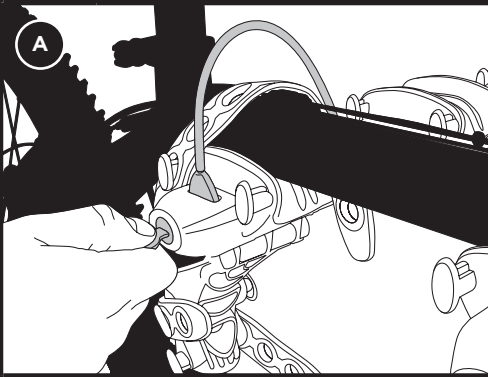

**LOCKING
BIKES**

- Pass locking cable over bike frame and secure in lock slot by turning key clockwise to horizontal position.