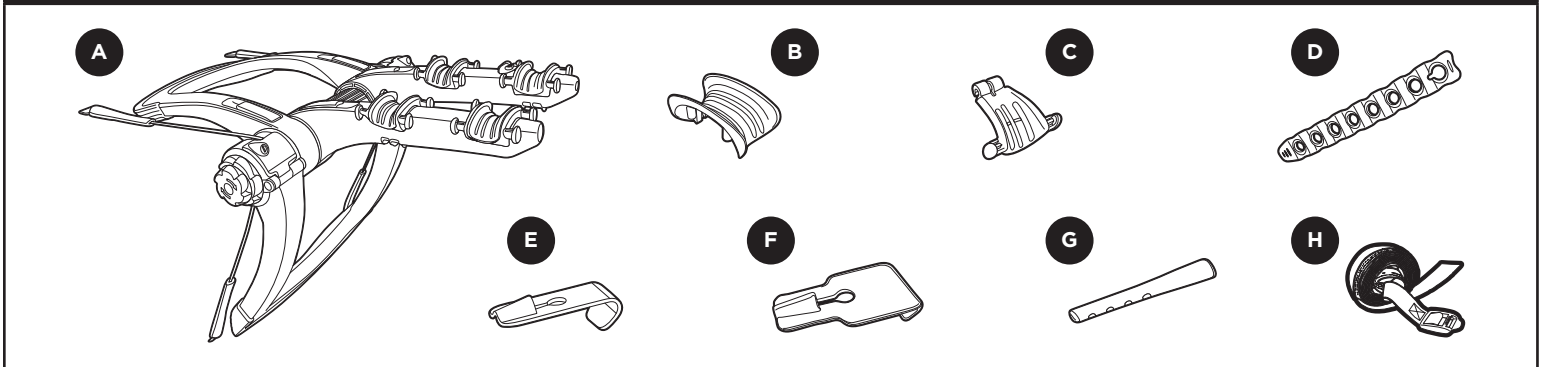

**PARTS INCLUDED**

part	description	part number	9001PRO qty.	9002PRO qty.
A	9001PRO/9002PRO 2 OR 3 bike carrier	—	1	1
B	bike cradle pad	8523534001	4	6
C	anti-sway cage with overmold	8523486001	2	3
D	ripple strap /	8523006001	6	9
E	bottom hook /	8537748	2	2
F	top hook /	8529665001	2	2
G	cable cover /	8537749	4	4
H	tie down strap /	7531492	1	1