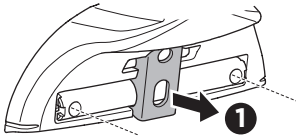

x4

52577

x1

x1

1

Thule Rapid System Foot Pack 753/7531
Thule Podium Foot Pack 460/460R

1

2
1/4

3

2

EN Only a few turns