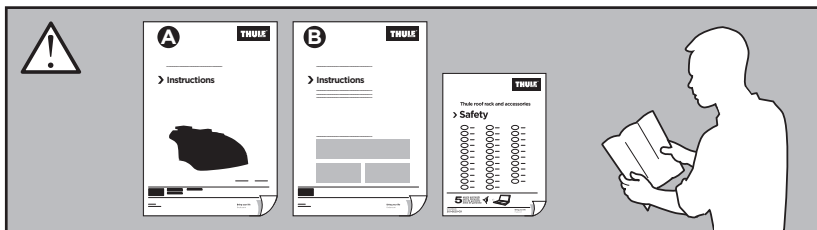

Thule Rapid System Kit 4051 Thule Podium Kit 4051

> Instructions

KIA Soul, 5-dr Hatchback, 14-

This kit is only for vehicles with flush side railings.

x4

52577

x1

x1