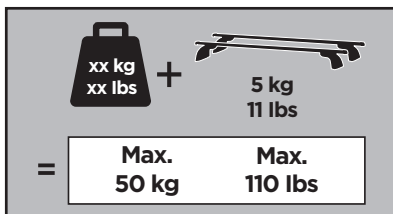

Thule Rapid System Kit 4051 Thule Podium Kit 4051

> Instructions

KIA Soul, 5-dr Hatchback, 14-

This kit is only for vehicles with flush side railings.

x4

52577

x1

x1

4

~ 700 mm

5

EN Tighten alternately