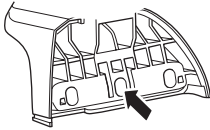

x1

1

Thule Rapid System Foot Pack 753/7531
Thule Podium Foot Pack 460/460R