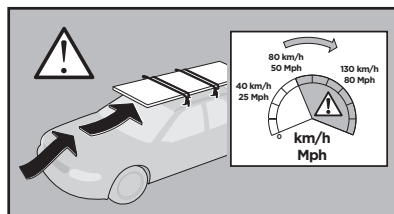

Thule Rapid System Kit 4051 Thule Podium Kit 4051

> Instructions

KIA Soul, 5-dr Hatchback, 14-

This kit is only for vehicles with flush side railings.

x4

52577

x1

x1