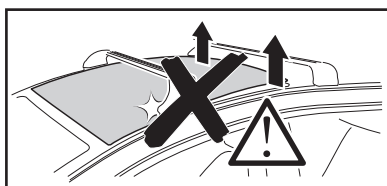

Thule Rapid System Kit 4051 Thule Podium Kit 4051

> Instructions

KIA Soul, 5-dr Hatchback, 14-

This kit is only for vehicles with flush side railings.

x4

52577

x1

x1