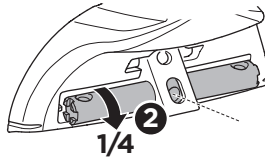

x4

52577

x1

x1

1

Thule Rapid System Foot Pack 753/7531
Thule Podium Foot Pack 460/460R

1

2
1/4

3

2

EN Only a few turns