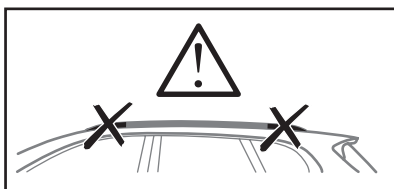

Thule Rapid System Kit 4043 Thule Podium Kit 4043

> Instructions

FIAT 500X, 5-dr SUV, 15-

This kit is only for vehicles with flush side railings.

ISO 11154-E

184043

509-4043-02

Bring your life