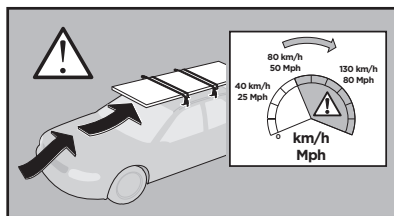

Thule Rapid System Kit 4043 Thule Podium Kit 4043

> Instructions

FIAT 500X, 5-dr SUV, 15-

This kit is only for vehicles with flush side railings.

ISO 11154-E

184043

509-4043-02

Bring your life