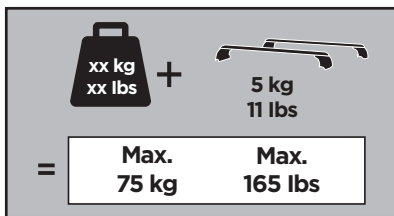

Thule Rapid System Kit 4043 Thule Podium Kit 4043

> Instructions

FIAT 500X, 5-dr SUV, 15-

This kit is only for vehicles with flush side railings.

ISO 11154-E

184043

509-4043-02

Bring your life