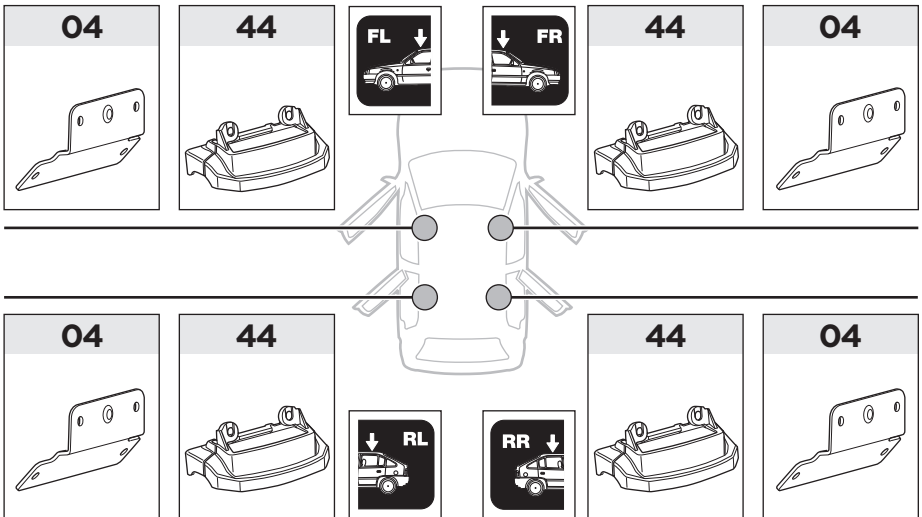

\*North America

This kit is only for vehicles with fixpoint mounting.

[Roof Racks & Cargo Carriers](#)

# 1

2

A

B

3

**A** 16 mm x8

**EN** Only a few turns

4