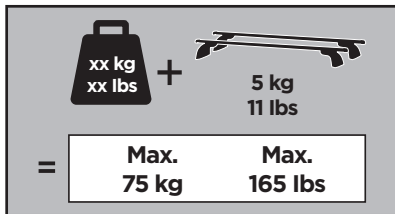

Thule XT Kit 3174

> Instructions

BMW 1-Series (F40), 5-dr Hatchback, 20-

BMW 3-Series (G20), 4-dr Sedan, 19-

This kit is only for vehicles with fixpoint mounting.

ISO 11154-E

183174

1

2 A

B

x1

Only a few turns

3

A

B

Take your vehicle's cargo capacity to a whole new level with the roof racks we offer.