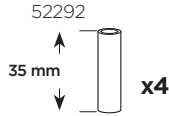

Thule XT Kit 3174

> Instructions

BMW 1-Series (F40), 5-dr Hatchback, 20-

BMW 3-Series (G20), 4-dr Sedan, 19-

This kit is only for vehicles with fixpoint mounting.

ISO 11154-E

183174

1