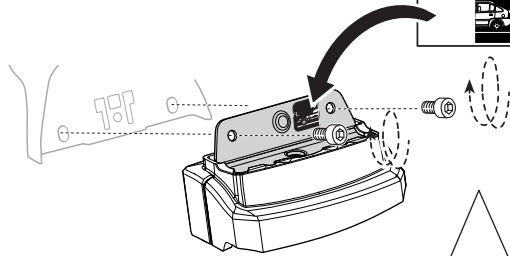

Thule XT Kit 3174

> Instructions

BMW 1-Series (F40), 5-dr Hatchback, 20-

BMW 3-Series (G20), 4-dr Sedan, 19-

This kit is only for vehicles with fixpoint mounting.

ISO 11154-E

183174

1

2 A

B

x1

Only a few turns

3

A

B

Take your vehicle's cargo capacity to a whole new level with the roof racks we offer.