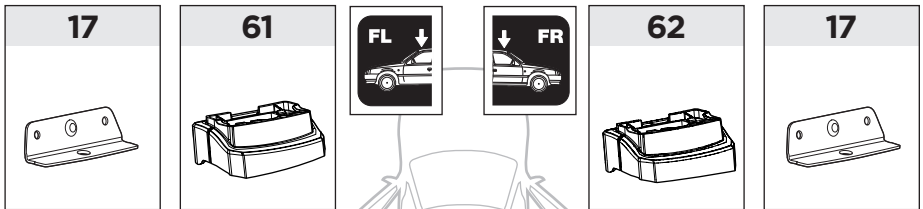

Thule XT Kit 3174

> Instructions

BMW 1-Series (F40), 5-dr Hatchback, 20-

BMW 3-Series (G20), 4-dr Sedan, 19-

This kit is only for vehicles with fixpoint mounting.

ISO 11154-E

183174

1

2 A

B

x1

Only a few turns

3

A

B

Take your vehicle's cargo capacity to a whole new level with the roof racks we offer.