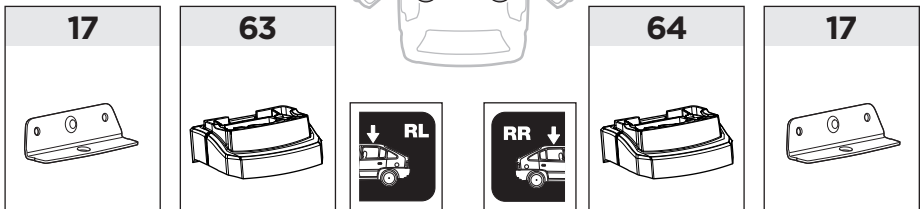

Thule XT Kit 3174

> Instructions

BMW 1-Series (F40), 5-dr Hatchback, 20-

BMW 3-Series (G20), 4-dr Sedan, 19-

This kit is only for vehicles with fixpoint mounting.

ISO 11154-E

183174

1

2 A

B

x1

Only a few turns

3

A

B

Take your vehicle's cargo capacity to a whole new level with the roof racks we offer.