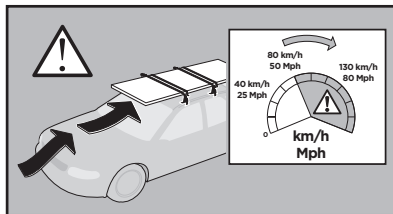

Thule XT Kit 3169

> Instructions

BMW 5-Series, 4-dr Sedan, 17-

This kit is only for vehicles with fixpoint mounting.

ISO 11154-E

183169

509-3169-01

Bring your life