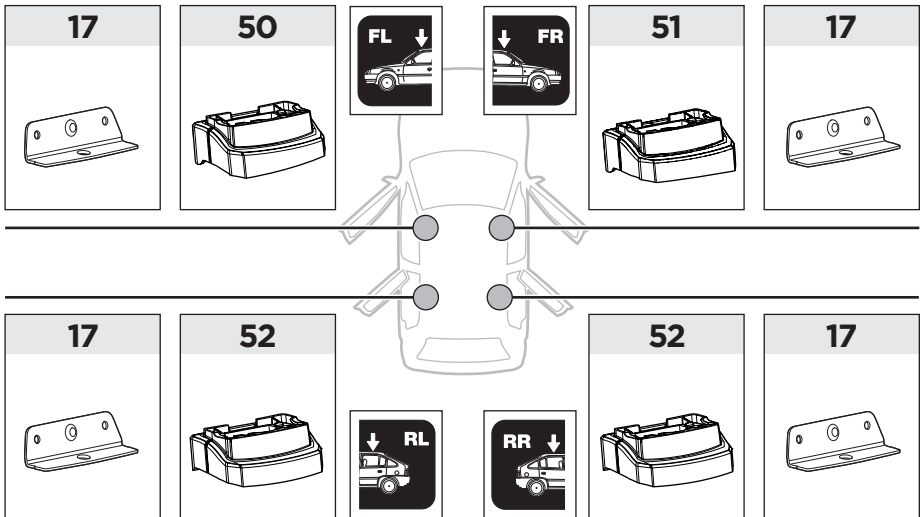

Thule XT Kit 3169

> Instructions

BMW 5-Series, 4-dr Sedan, 17-

This kit is only for vehicles with fixpoint mounting.

ISO 11154-E

183169

509-3169-01

Bring your life

1

2 A

B

Only a few turns

3