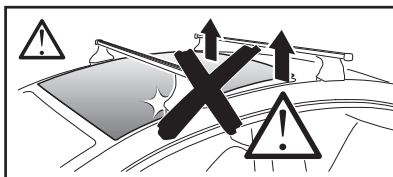

Thule XT Kit 3169

> Instructions

BMW 5-Series, 4-dr Sedan, 17-

This kit is only for vehicles with fixpoint mounting.

ISO 11154-E

183169

509-3169-01

Bring your life