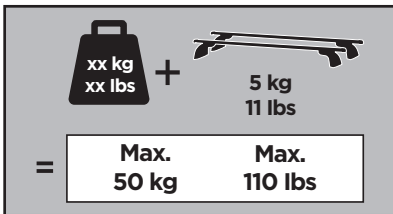

Thule XT Kit 3169

> Instructions

BMW 5-Series, 4-dr Sedan, 17-

This kit is only for vehicles with fixpoint mounting.

ISO 11154-E

183169

509-3169-01

Bring your life