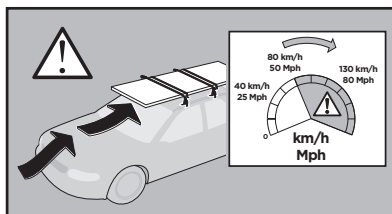

Thule XT Kit 3166

> Instructions

HONDA CR-V, 5-dr SUV, 17-

This kit is only for vehicles with fixpoint mounting.

ISO 11154-E

183166

509-3166-01

Bring your life