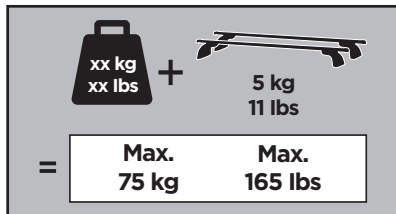

Thule XT Kit 3163

> Instructions

NISSAN Kicks, 5-dr SUV, 16- / *18-

*North America

This kit is only for vehicles with fixpoint mounting.

15 x4

57 x4

x8