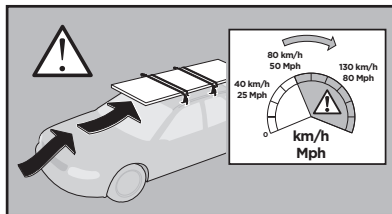

Thule XT Kit 3163

> Instructions

NISSAN Kicks, 5-dr SUV, 16- / *18-

*North America

This kit is only for vehicles with fixpoint mounting.

15 x4

57 x4

x8