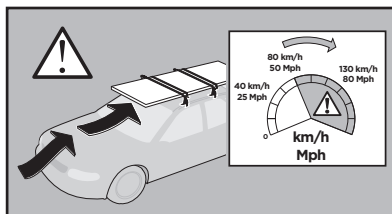

Thule XT Kit 3158

> Instructions

SUBARU Impreza*, 4-dr Sedan, 17-

SUBARU Impreza*, 5-dr Hatchback, 17-

*North America

This kit is only for vehicles with fixpoint mounting.

ISO 11154-E

183158