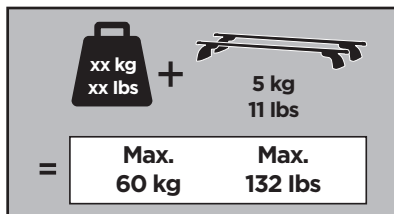

Thule XT Kit 3158

> Instructions

SUBARU Impreza*, 4-dr Sedan, 17-

SUBARU Impreza*, 5-dr Hatchback, 17-

*North America

This kit is only for vehicles with fixpoint mounting.

ISO 11154-E

183158

509-3158-01

Bring your life

◀ 35 x4

◀ 53 x1

◀ 54 x1

◀ 55 x1

◀ 56 x1

50784