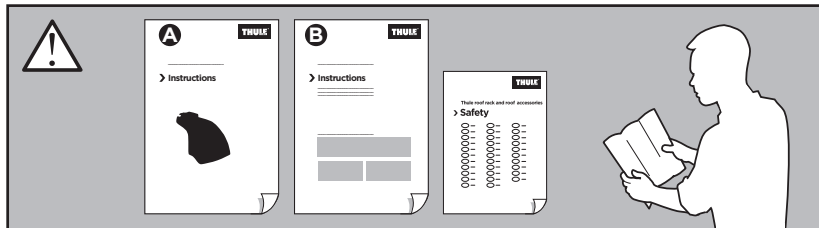

Thule XT Kit 3151

> Instructions

FORD Explorer, 5-dr SUV, 16-

This kit is only for vehicles with fixpoint mounting.

1

2

A

B