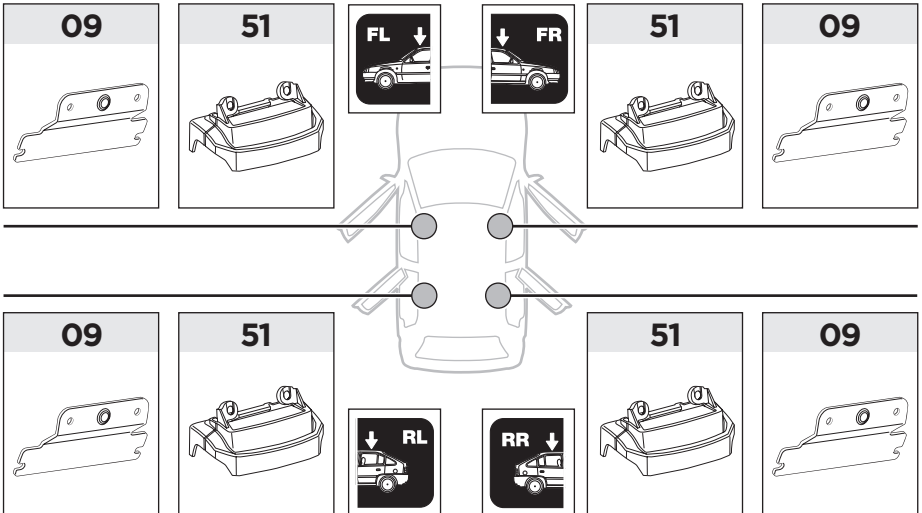

Thule XT Kit 3151

> Instructions

FORD Explorer, 5-dr SUV, 16-

This kit is only for vehicles with fixpoint mounting.

1

2

A

B

3

A

EN Only a few turns

4

x1

5

6

A