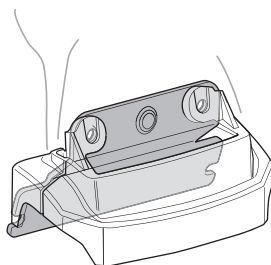

Thule XT Kit 3151

> Instructions

FORD Explorer, 5-dr SUV, 16-

This kit is only for vehicles with fixpoint mounting.

1

2

A

B

3

A

EN Only a few turns

4

x1

5

6

A