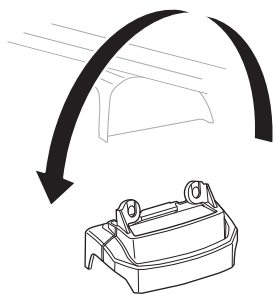

Thule XT Kit 3151

> Instructions

FORD Explorer, 5-dr SUV, 16-

This kit is only for vehicles with fixpoint mounting.

1

2

A

B