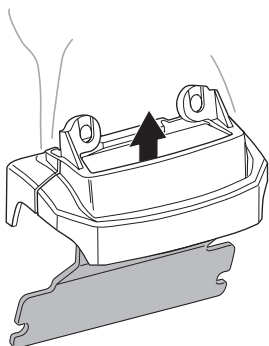

Thule XT Kit 3151

> Instructions

FORD Explorer, 5-dr SUV, 16-

This kit is only for vehicles with fixpoint mounting.

1

2

A

B