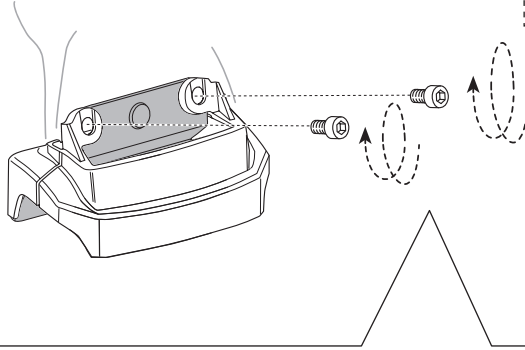

Thule XT Kit 3151

> Instructions

FORD Explorer, 5-dr SUV, 16-

This kit is only for vehicles with fixpoint mounting.

1

2

A

B

3

A

EN Only a few turns

4

x1

5

6

A