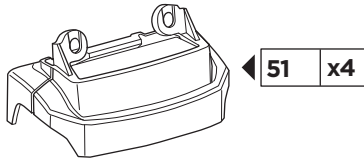

Thule XT Kit 3151

> Instructions

FORD Explorer, 5-dr SUV, 16-

This kit is only for vehicles with fixpoint mounting.

1

2

A

B

3

A

EN Only a few turns

4

x1

5

6

A