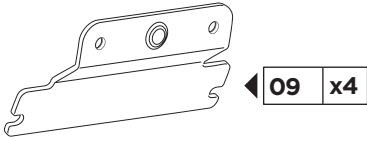

Thule XT Kit 3151

> Instructions

FORD Explorer, 5-dr SUV, 16-

This kit is only for vehicles with fixpoint mounting.

1

2

A

B

3

A

EN Only a few turns

4

x1

5

6

A