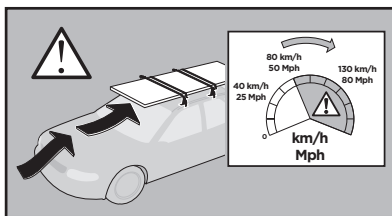

Thule XT Kit 3151

> Instructions

FORD Explorer, 5-dr SUV, 16-

This kit is only for vehicles with fixpoint mounting.

1

2

A

B