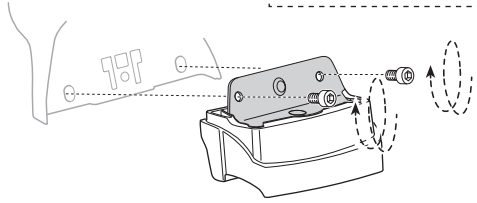

2

A

B

EN Only a few turns

3

x1