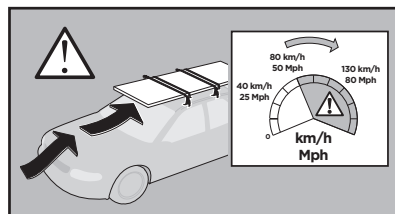

Thule XT Kit 3145

> Instructions

AUDI Q7, 5-dr SUV, 15-

Roof Racks & Cargo Carriers

This kit is only for vehicles with fixpoint mounting.

	xx kg xx lbs	+		5 kg 11 lbs
=	Max. 75 kg		Max. 165 lbs	

ISO 11154-E