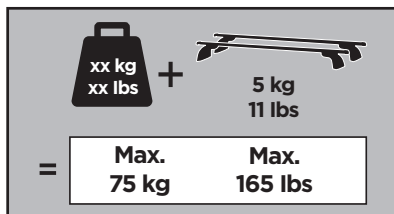

Thule XT Kit 3141

> Instructions

NISSAN Murano, 5-dr SUV, 15-

This kit is only for vehicles with fixpoint mounting.

ISO 11154-E

183141

509-3141-01

Bring your life