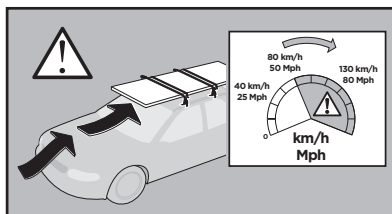

Thule XT Kit 3141

> Instructions

NISSAN Murano, 5-dr SUV, 15-

This kit is only for vehicles with fixpoint mounting.

ISO 11154-E

183141

509-3141-01

Bring your life