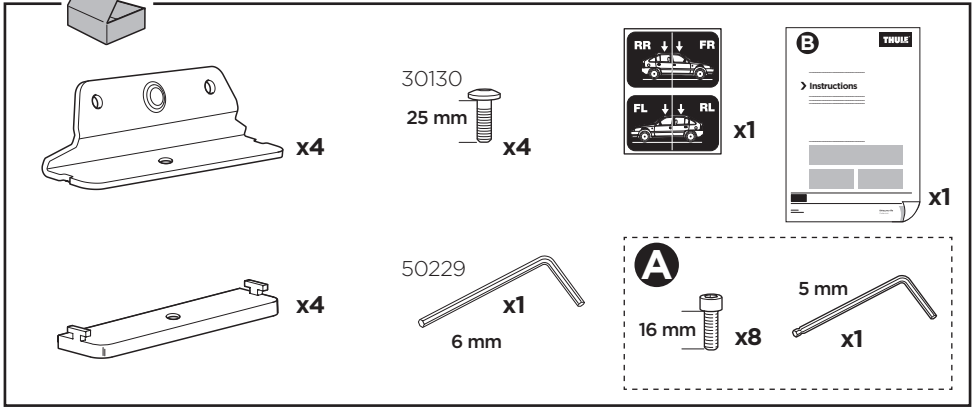

Thule XT Kit 3138

> Instructions

FORD Transit, 4-dr Van, 15-

Roof Racks & Cargo Carriers

This kit is only for vehicles with fixpoint mounting.

	+		5 kg 11 lbs	=	Max. 100 kg / 220 lbs
	+		9 kg 20 lbs	=	Max. 150 kg / 330 lbs
	+		12 kg 26 lbs	=	Max. 200 kg / 440 lbs

ISO 11154-E

183138

3

25 mm  x4

A

B

5

A

5 mm

x1

A

6 Nm

6 mm

x1

B

6 Nm