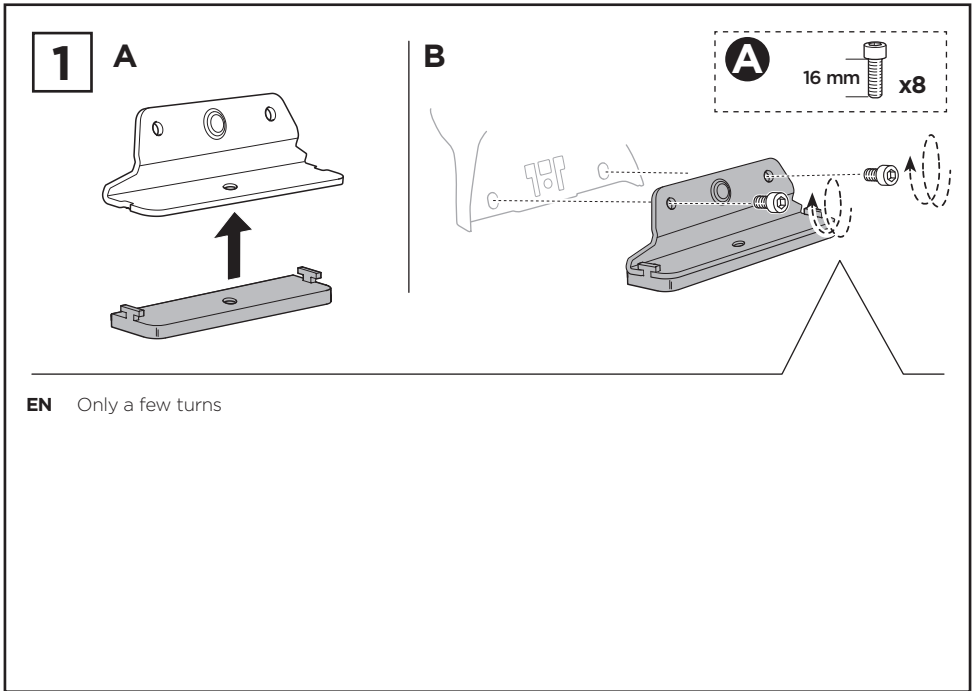

Thule XT Kit 3138

> Instructions

FORD Transit, 4-dr Van, 15-

Roof Racks & Cargo Carriers

This kit is only for vehicles with fixpoint mounting.

	+		5 kg 11 lbs	=	Max. 100 kg / 220 lbs
	+		9 kg 20 lbs	=	Max. 150 kg / 330 lbs
	+		12 kg 26 lbs	=	Max. 200 kg / 440 lbs

ISO 11154-E

183138

3

25 mm  x4

A

B

5

A