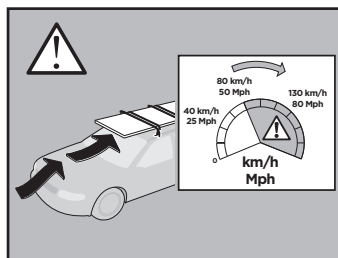

Thule XT Kit 3138

> Instructions

FORD Transit, 4-dr Van, 15-

Roof Racks & Cargo Carriers

This kit is only for vehicles with fixpoint mounting.

	+		5 kg 11 lbs	=	Max. 100 kg / 220 lbs
	+		9 kg 20 lbs	=	Max. 150 kg / 330 lbs
	+		12 kg 26 lbs	=	Max. 200 kg / 440 lbs