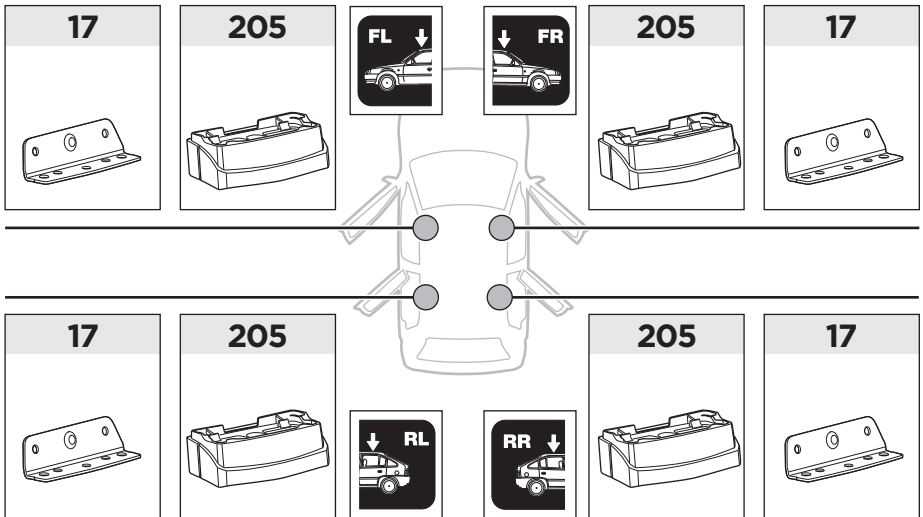

Thule XT Kit 3134

> Instructions

TOYOTA Highlander, 5-dr SUV, 14-

TOYOTA Kluger, 5-dr SUV, 14-

Roof Racks & Cargo Carriers

This kit is only for vehicles with fixpoint mounting.

ISO 11154-E

183134

1

2 A

B **A** 16 mm x8

x1

EN Only a few turns

3