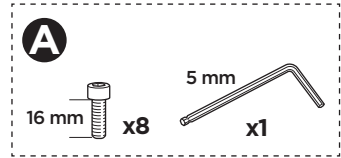

Thule XT Kit 3134

> Instructions

TOYOTA Highlander, 5-dr SUV, 14-

TOYOTA Kluger, 5-dr SUV, 14-

Roof Racks & Cargo Carriers

This kit is only for vehicles with fixpoint mounting.

ISO 11154-E

183134

1

2 A

B **A** 16 mm x8

x1

EN Only a few turns

3