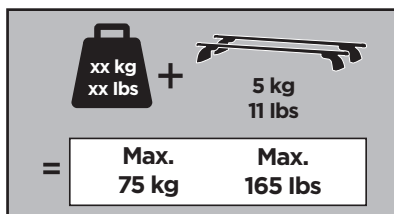

Thule XT Kit 3134

> Instructions

TOYOTA Highlander, 5-dr SUV, 14-

TOYOTA Kluger, 5-dr SUV, 14-

Roof Racks & Cargo Carriers

This kit is only for vehicles with fixpoint mounting.

ISO 11154-E

183134

1

2 A

B **A** 16 mm x8

x1

EN Only a few turns

3