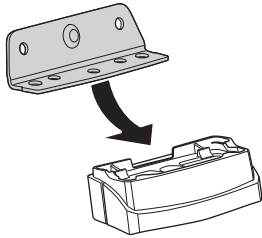

Thule XT Kit 3134

> Instructions

TOYOTA Highlander, 5-dr SUV, 14-

TOYOTA Kluger, 5-dr SUV, 14-

Roof Racks & Cargo Carriers

This kit is only for vehicles with fixpoint mounting.

ISO 11154-E

183134

1

2 A

B **A** 16 mm x8

x1

EN Only a few turns

3