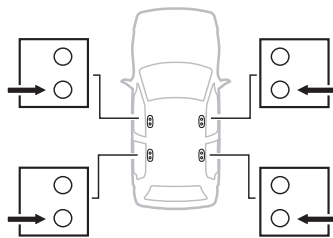

B

SUBARU Levorg, 5-dr Estate, 14-