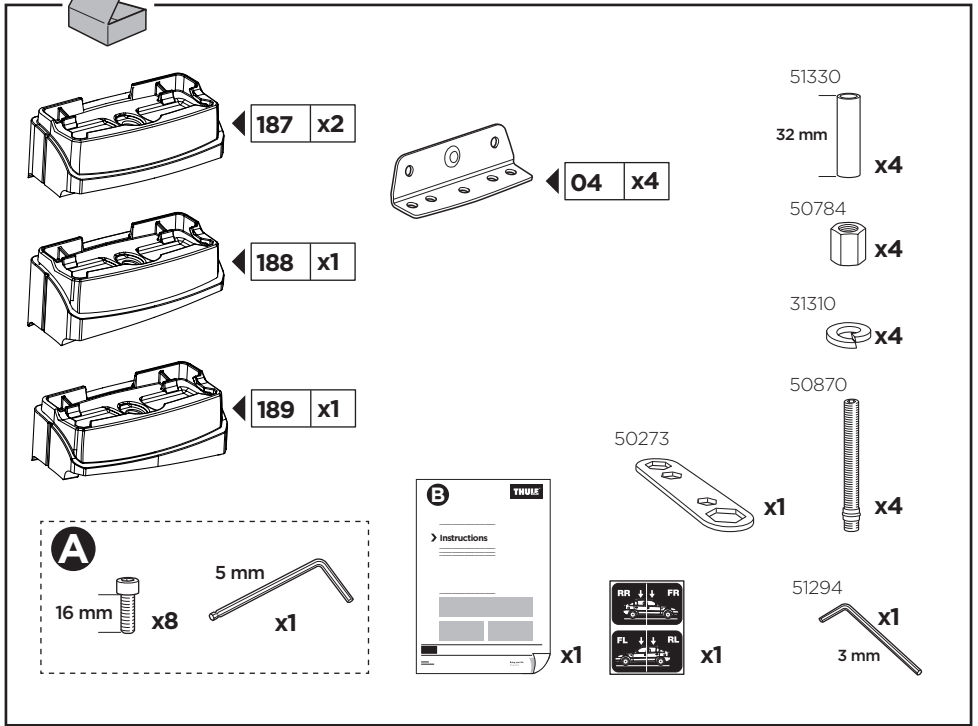

# > Instructions

**SUBARU Levorg**, 5-dr Estate, 14-  
**SUBARU WRX**, 4-dr Sedan, 18-

This kit is only for vehicles with fixpoint mounting.

 xx kg xx lbs	+		5 kg 11 lbs
<b>SUBARU Levorg</b> , 5-dr Estate, 14-	=	<b>Max.</b> <b>75 kg</b> <b>165 lbs</b>	
<b>SUBARU WRX</b> , 4-dr Sedan, 18-	=	<b>Max.</b> <b>40 kg</b> <b>88 lbs</b>	

ISO 11154-E

183131

509-3131-02

Bring your life

**2** A

**B** **A** 16 mm x8

**EN** Only a few turns

**3**

**A**

**B**

**SUBARU Levorg, 5-dr Estate, 14-**

**SUBARU WRX, 4-dr Sedan, 18-**