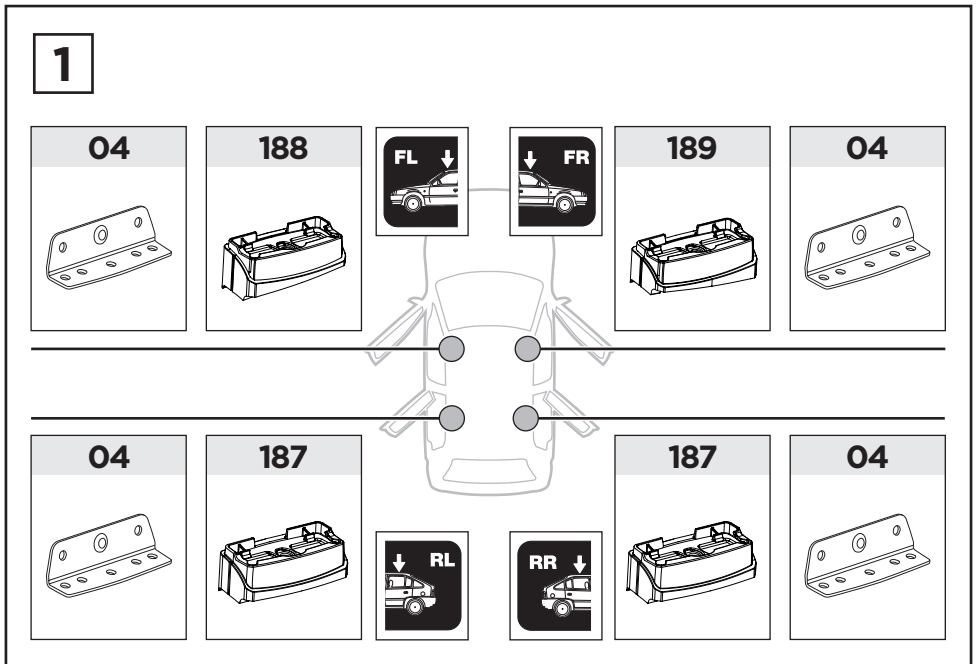

# > Instructions

**SUBARU Levorg**, 5-dr Estate, 14-  
**SUBARU WRX**, 4-dr Sedan, 18-

This kit is only for vehicles with fixpoint mounting.

 xx kg xx lbs	+		5 kg 11 lbs
<b>SUBARU Levorg</b> , 5-dr Estate, 14-	=	<b>Max.</b> <b>75 kg</b> <b>165 lbs</b>	
<b>SUBARU WRX</b> , 4-dr Sedan, 18-	=	<b>Max.</b> <b>40 kg</b> <b>88 lbs</b>	

ISO 11154-E

183131

509-3131-02

Bring your life

**2** A

**B** **A** 16 mm x8

**EN** Only a few turns

**3**