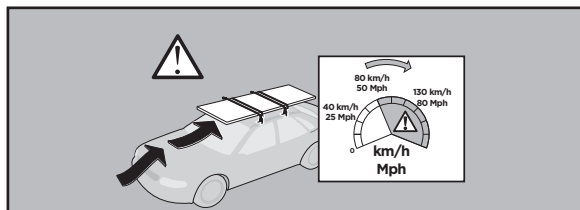

# > Instructions

**SUBARU Levorg**, 5-dr Estate, 14-  
**SUBARU WRX**, 4-dr Sedan, 18-

This kit is only for vehicles with fixpoint mounting.

 xx kg xx lbs	+		5 kg 11 lbs
<b>SUBARU Levorg</b> , 5-dr Estate, 14-	=	<b>Max.</b> <b>75 kg</b> <b>165 lbs</b>	
<b>SUBARU WRX</b> , 4-dr Sedan, 18-	=	<b>Max.</b> <b>40 kg</b> <b>88 lbs</b>	