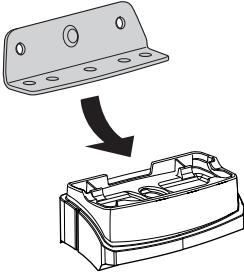

Thule XT Kit 3128

> Instructions

MITSUBISHI Outlander, 5-dr SUV, 13-/*14-

*North America

Roof Racks & Cargo Carriers

This kit is only for vehicles with fixpoint mounting.

ISO 11154-E

183128

2

A

B

EN Only a few turns

3

x1

4

27 mm x4