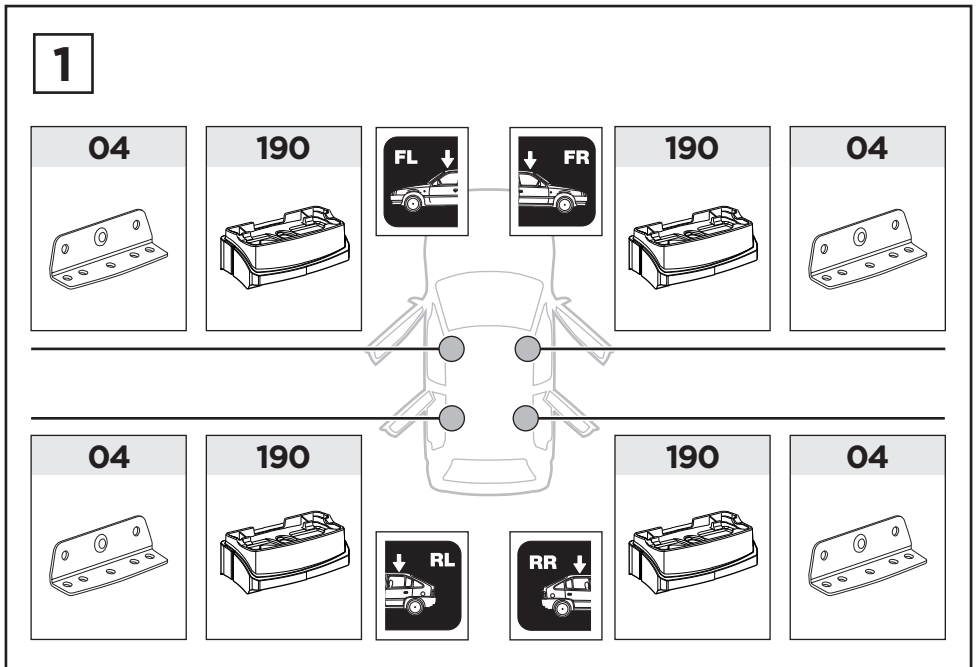

Thule XT Kit 3128

> Instructions

MITSUBISHI Outlander, 5-dr SUV, 13-/*14-

*North America

Roof Racks & Cargo Carriers

This kit is only for vehicles with fixpoint mounting.

ISO 11154-E

183128

2

A

B

EN Only a few turns

3

x1

4

27 mm x4