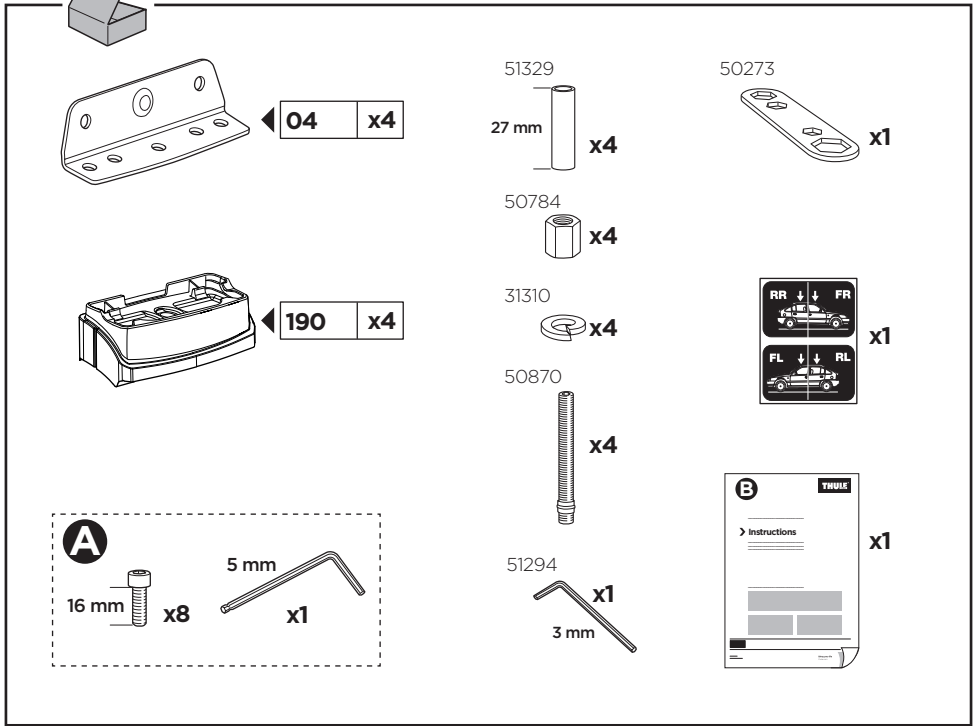

Thule XT Kit 3128

> Instructions

MITSUBISHI Outlander, 5-dr SUV, 13-/*14-

*North America

Roof Racks & Cargo Carriers

This kit is only for vehicles with fixpoint mounting.

ISO 11154-E

183128

2

A

B

EN Only a few turns

3

x1

4

27 mm x4