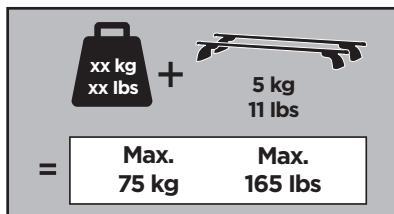

Thule XT Kit 3128

> Instructions

MITSUBISHI Outlander, 5-dr SUV, 13-/*14-

*North America

Roof Racks & Cargo Carriers

This kit is only for vehicles with fixpoint mounting.

ISO 11154-E

183128

2

A

B

EN Only a few turns

3

x1

4

27 mm x4