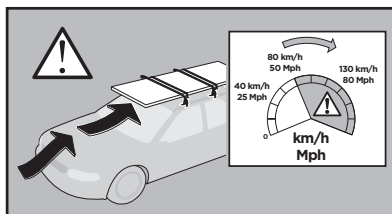

Thule XT Kit 3128

> Instructions

MITSUBISHI Outlander, 5-dr SUV, 13-/*14-

*North America

Roof Racks & Cargo Carriers

This kit is only for vehicles with fixpoint mounting.

ISO 11154-E

183128