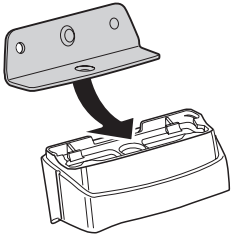

Thule XT Kit 3117

> Instructions

INFINITI Q30, 5-dr Hatchback, 16-

MERCEDES A-Class (W176), 5-dr Hatchback, 12-

MERCEDES CLA Shooting Brake (X117), 5-dr Estate, 15-

This kit is only for vehicles with fixpoint mounting.

ISO 11154-E

2 A

B **A** 16 mm x8

x1

EN Only a few turns

3

O1 x2

O2 x2