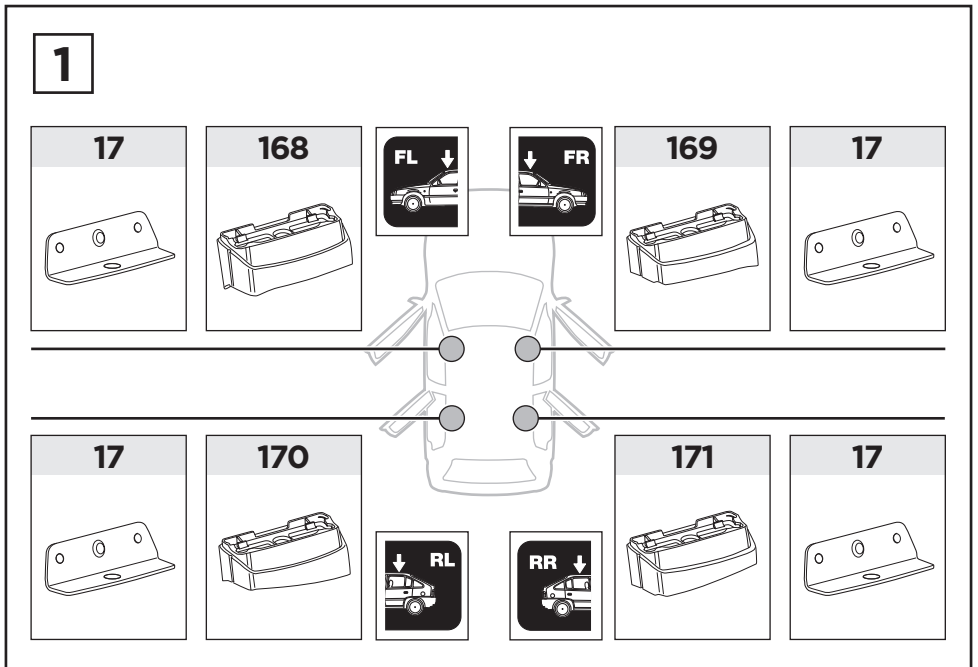

Thule XT Kit 3117

> Instructions

INFINITI Q30, 5-dr Hatchback, 16-

MERCEDES A-Class (W176), 5-dr Hatchback, 12-

MERCEDES CLA Shooting Brake (X117), 5-dr Estate, 15-

This kit is only for vehicles with fixpoint mounting.

ISO 11154-E

2 A

B **A** 16 mm x8

x1

EN Only a few turns

3

O1 x2

O2 x2