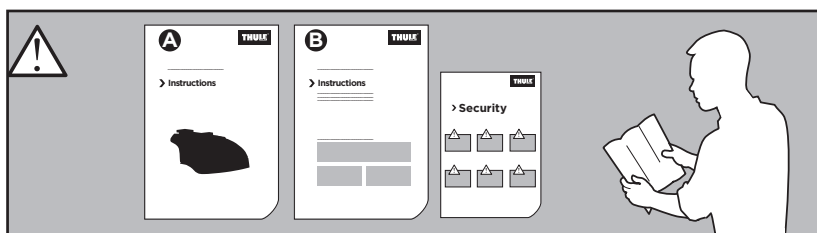

Thule XT Kit 3117

> Instructions

INFINITI Q30, 5-dr Hatchback, 16-

MERCEDES A-Class (W176), 5-dr Hatchback, 12-

MERCEDES CLA Shooting Brake (X117), 5-dr Estate, 15-

This kit is only for vehicles with fixpoint mounting.