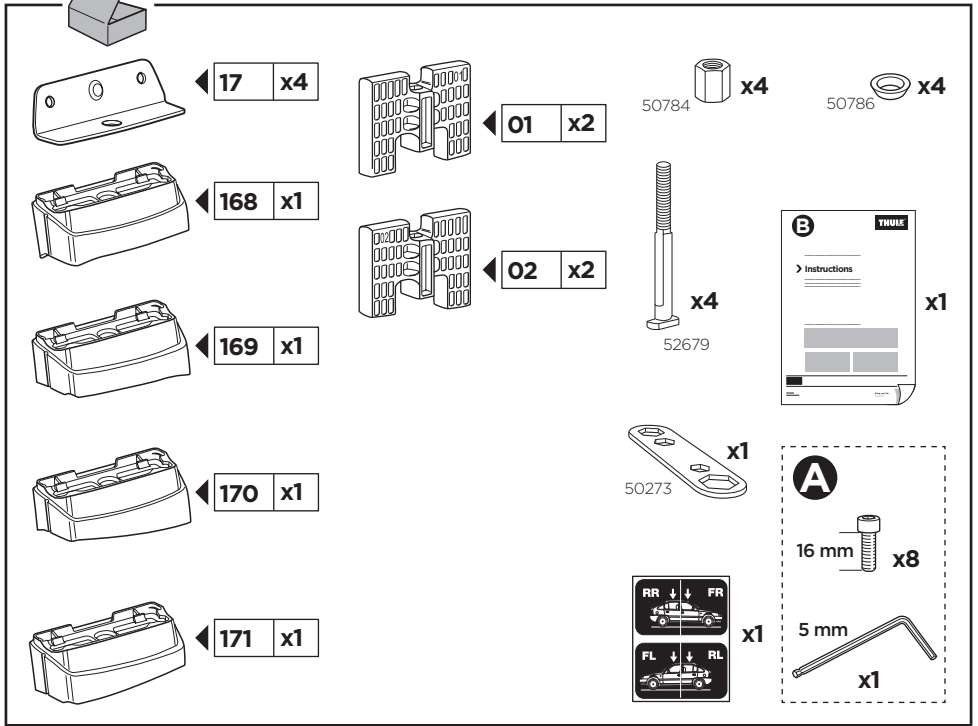

Thule XT Kit 3117

> Instructions

INFINITI Q30, 5-dr Hatchback, 16-

MERCEDES A-Class (W176), 5-dr Hatchback, 12-

MERCEDES CLA Shooting Brake (X117), 5-dr Estate, 15-

This kit is only for vehicles with fixpoint mounting.

ISO 11154-E

2 A

B **A** 16 mm x8

x1

EN Only a few turns

3

O1 x2

O2 x2