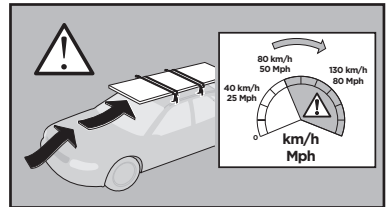

Thule XT Kit 3032

> Instructions

FORD Transit Connect, 4-dr Van, 14-
MERCEDES Sprinter, 4-dr Van, 06-
VOLKSWAGEN Crafter, 4-dr Van, 06-

This kit is only for vehicles with fixpoint mounting.

ISO 11154-E

183032