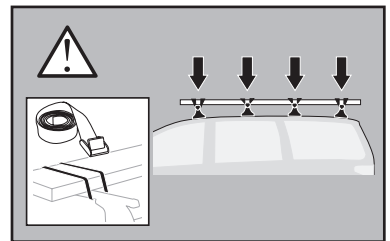

Thule XT Kit 3032

> Instructions

FORD Transit Connect, 4-dr Van, 14-
MERCEDES Sprinter, 4-dr Van, 06-
VOLKSWAGEN Crafter, 4-dr Van, 06-

This kit is only for vehicles with fixpoint mounting.

ISO 11154-E

183032

[Roof Racks & Cargo Carriers](#)

EN Only a few turns

3

x1

4

MERCEDES
VOLKSWAGEN

FORD

5