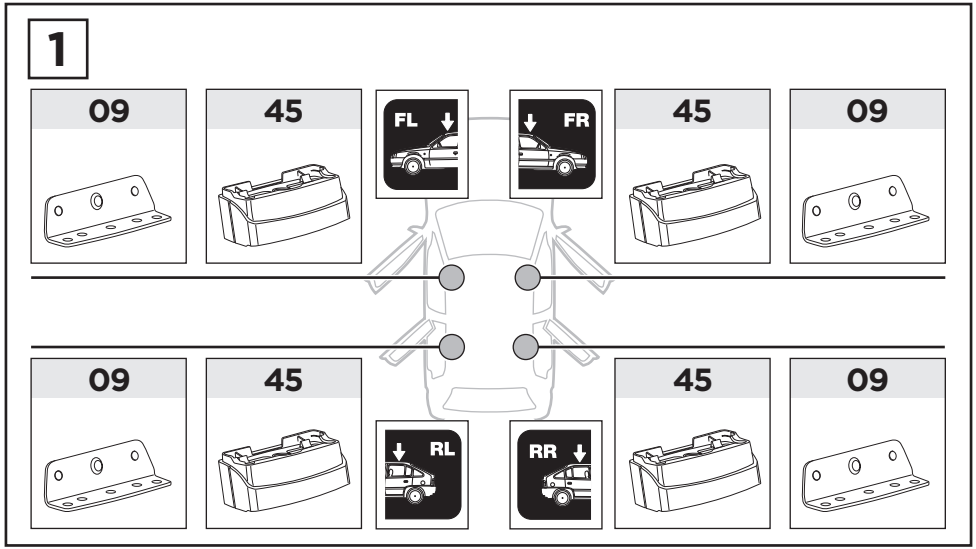

Thule XT Kit 3032

> Instructions

FORD Transit Connect, 4-dr Van, 14-
MERCEDES Sprinter, 4-dr Van, 06-
VOLKSWAGEN Crafter, 4-dr Van, 06-

This kit is only for vehicles with fixpoint mounting.

ISO 11154-E

183032

[Roof Racks & Cargo Carriers](#)

EN Only a few turns

3

x1

4

MERCEDES
VOLKSWAGEN

FORD

5