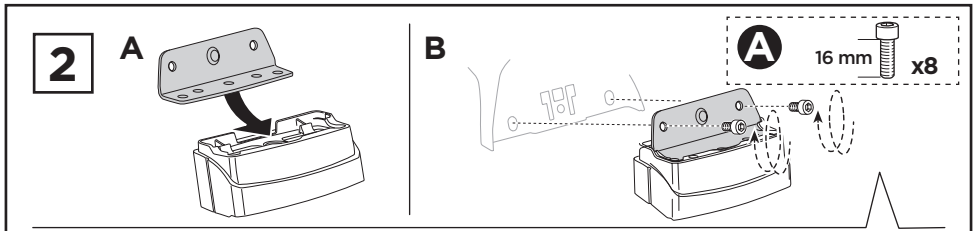

Thule XT Kit 3032

> Instructions

FORD Transit Connect, 4-dr Van, 14-
MERCEDES Sprinter, 4-dr Van, 06-
VOLKSWAGEN Crafter, 4-dr Van, 06-

This kit is only for vehicles with fixpoint mounting.

ISO 11154-E

183032

[Roof Racks & Cargo Carriers](#)

EN Only a few turns

3

x1

4

MERCEDES
VOLKSWAGEN

FORD

5