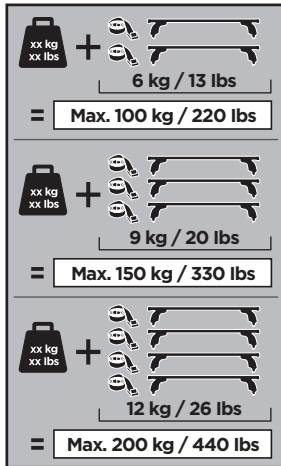

Thule XT Kit 3032

> Instructions

FORD Transit Connect, 4-dr Van, 14-
MERCEDES Sprinter, 4-dr Van, 06-
VOLKSWAGEN Crafter, 4-dr Van, 06-

This kit is only for vehicles with fixpoint mounting.

ISO 11154-E

183032

[Roof Racks & Cargo Carriers](#)

EN Only a few turns

3

x1

4

MERCEDES
VOLKSWAGEN

FORD

5