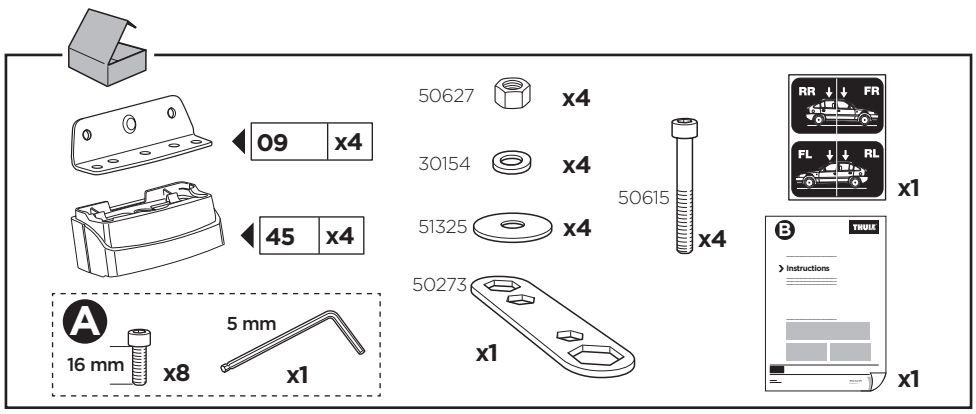

Thule XT Kit 3032

> Instructions

FORD Transit Connect, 4-dr Van, 14-
MERCEDES Sprinter, 4-dr Van, 06-
VOLKSWAGEN Crafter, 4-dr Van, 06-

This kit is only for vehicles with fixpoint mounting.

ISO 11154-E

183032

[Roof Racks & Cargo Carriers](#)

EN Only a few turns

3

x1

4

MERCEDES
VOLKSWAGEN

FORD

5