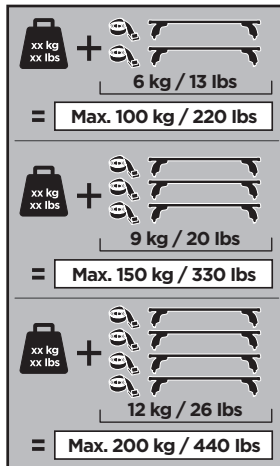

# > Instructions

FIAT Ducato, 4-dr Van, 06-  
PEUGEOT Boxer, 4-dr Van, 06-  
CITROËN Jumper, 4-dr Van, 06-

This kit is only for vehicles with fixpoint mounting.

1

**2**

**A**

**B**

Only a few turns