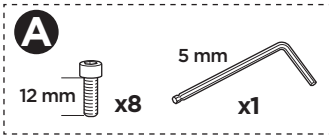

# > Instructions

FIAT Ducato, 4-dr Van, 06-  
PEUGEOT Boxer, 4-dr Van, 06-  
CITROËN Jumper, 4-dr Van, 06-

This kit is only for vehicles with fixpoint mounting.

1

**2**

**A**

**B**

Only a few turns