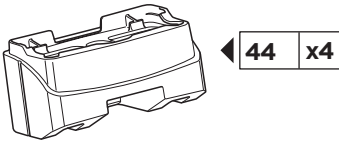

# > Instructions

FIAT Ducato, 4-dr Van, 06-  
PEUGEOT Boxer, 4-dr Van, 06-  
CITROËN Jumper, 4-dr Van, 06-

This kit is only for vehicles with fixpoint mounting.

1

**2**

**A**

**B**

Only a few turns