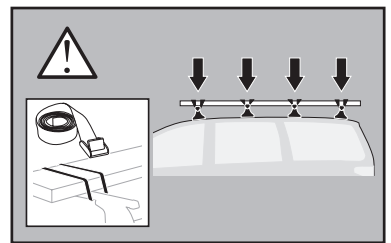

# > Instructions

FIAT Ducato, 4-dr Van, 06-  
PEUGEOT Boxer, 4-dr Van, 06-  
CITROËN Jumper, 4-dr Van, 06-

This kit is only for vehicles with fixpoint mounting.

1

**2**

**A**

**B**

Only a few turns