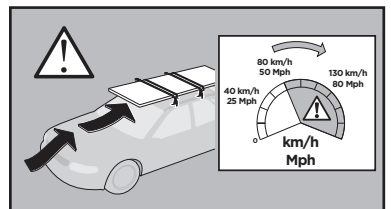

# > Instructions

FIAT Ducato, 4-dr Van, 06-  
PEUGEOT Boxer, 4-dr Van, 06-  
CITROËN Jumper, 4-dr Van, 06-

This kit is only for vehicles with fixpoint mounting.

1

**2**

**A**

**B**

Only a few turns