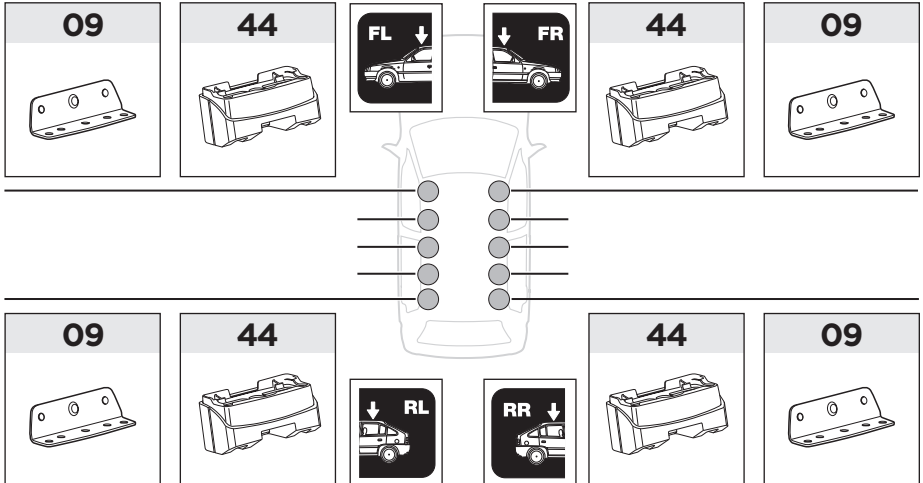

# > Instructions

FIAT Ducato, 4-dr Van, 06-  
PEUGEOT Boxer, 4-dr Van, 06-  
CITROËN Jumper, 4-dr Van, 06-

This kit is only for vehicles with fixpoint mounting.

1

**2**

**A**

**B**

Only a few turns

**3**

x1

**2**

**A**

**B**

**C**

**D**

**E**