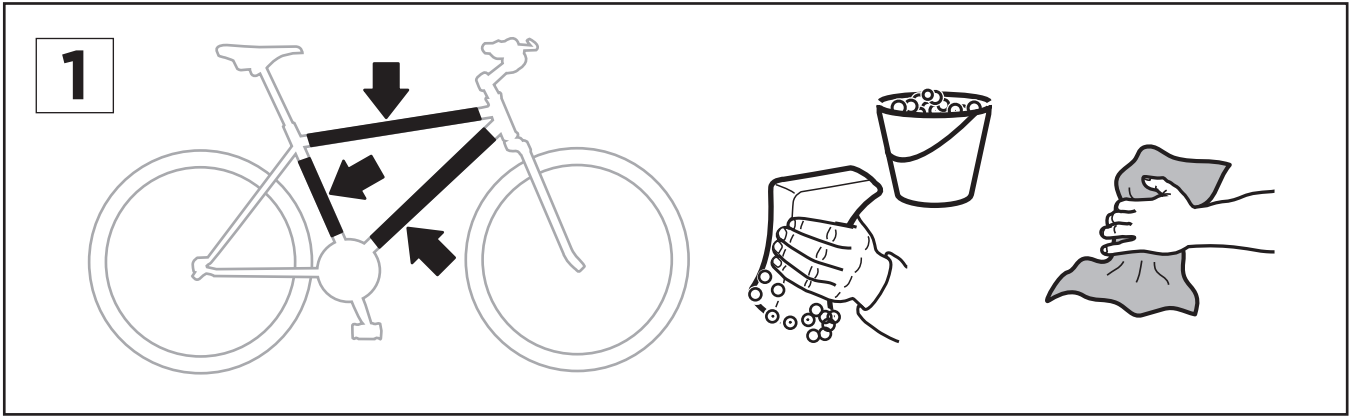

Thule Carbon Frame Protector 984101
for Thule ProRide 598003 and
Thule AcuTight Torque Limiter Knob

➤ Instructions

Thule ProRide 598003

Thule AcuTight Torque Limiter Knob