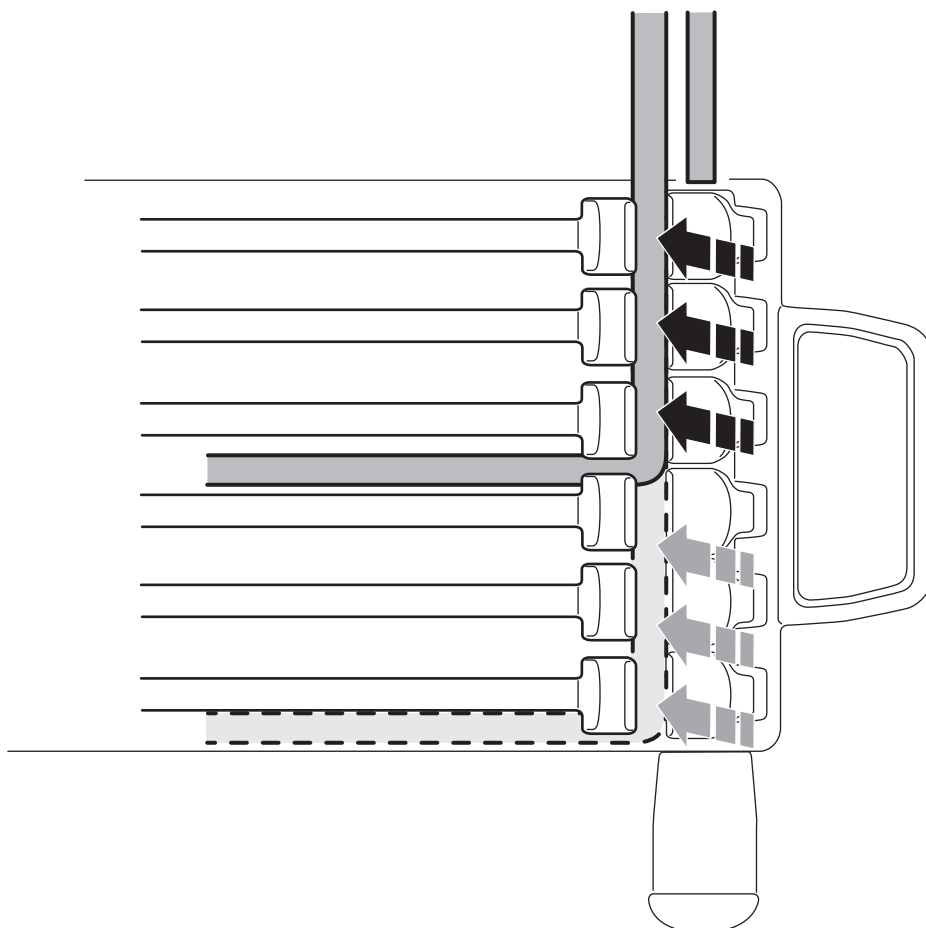

Thule Carbon Frame Protector 984101
for Thule ProRide 598003 and
Thule AcuTight Torque Limiter Knob

➤ Instructions

Thule ProRide 598003

Thule AcuTight Torque Limiter Knob