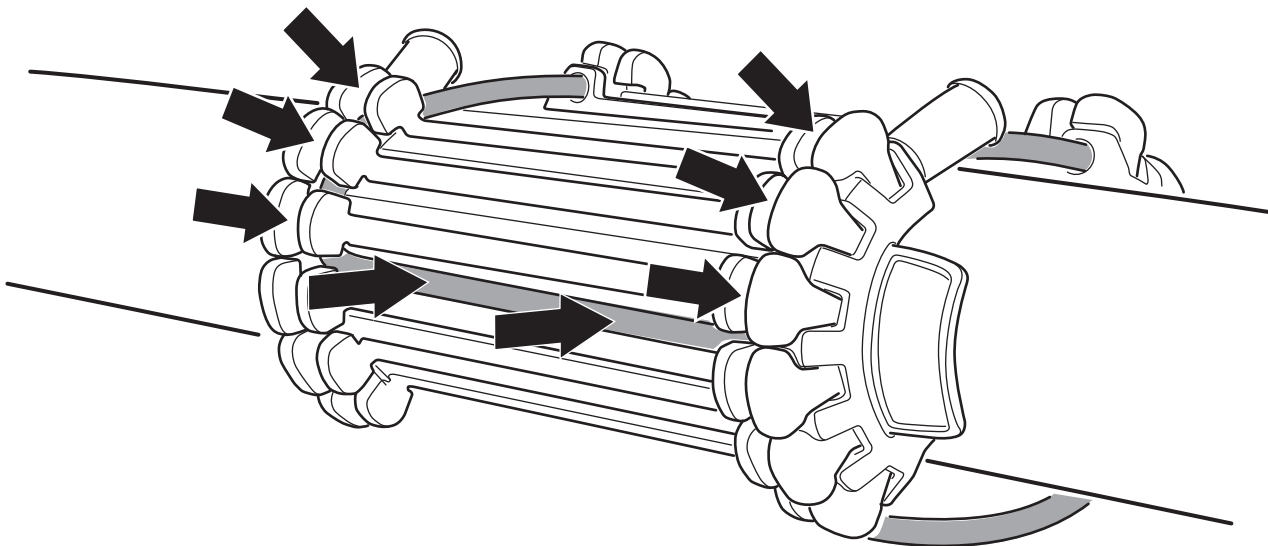

Thule Carbon Frame Protector 984101
for Thule ProRide 598003 and
Thule AcuTight Torque Limiter Knob

➤ Instructions

Thule ProRide 598003

Thule AcuTight Torque Limiter Knob