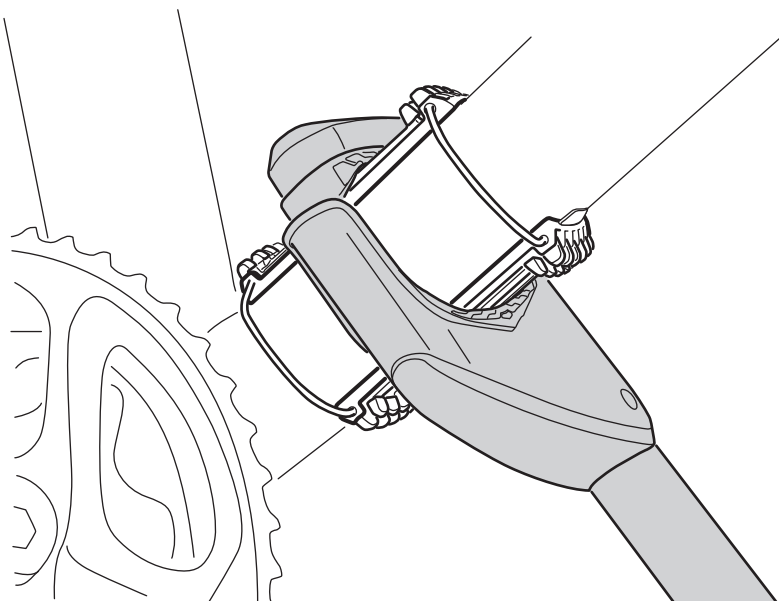

Thule Carbon Frame Protector 984101
for Thule ProRide 598003 and
Thule AcuTight Torque Limiter Knob

➤ Instructions

Thule ProRide 598003

Thule AcuTight Torque Limiter Knob