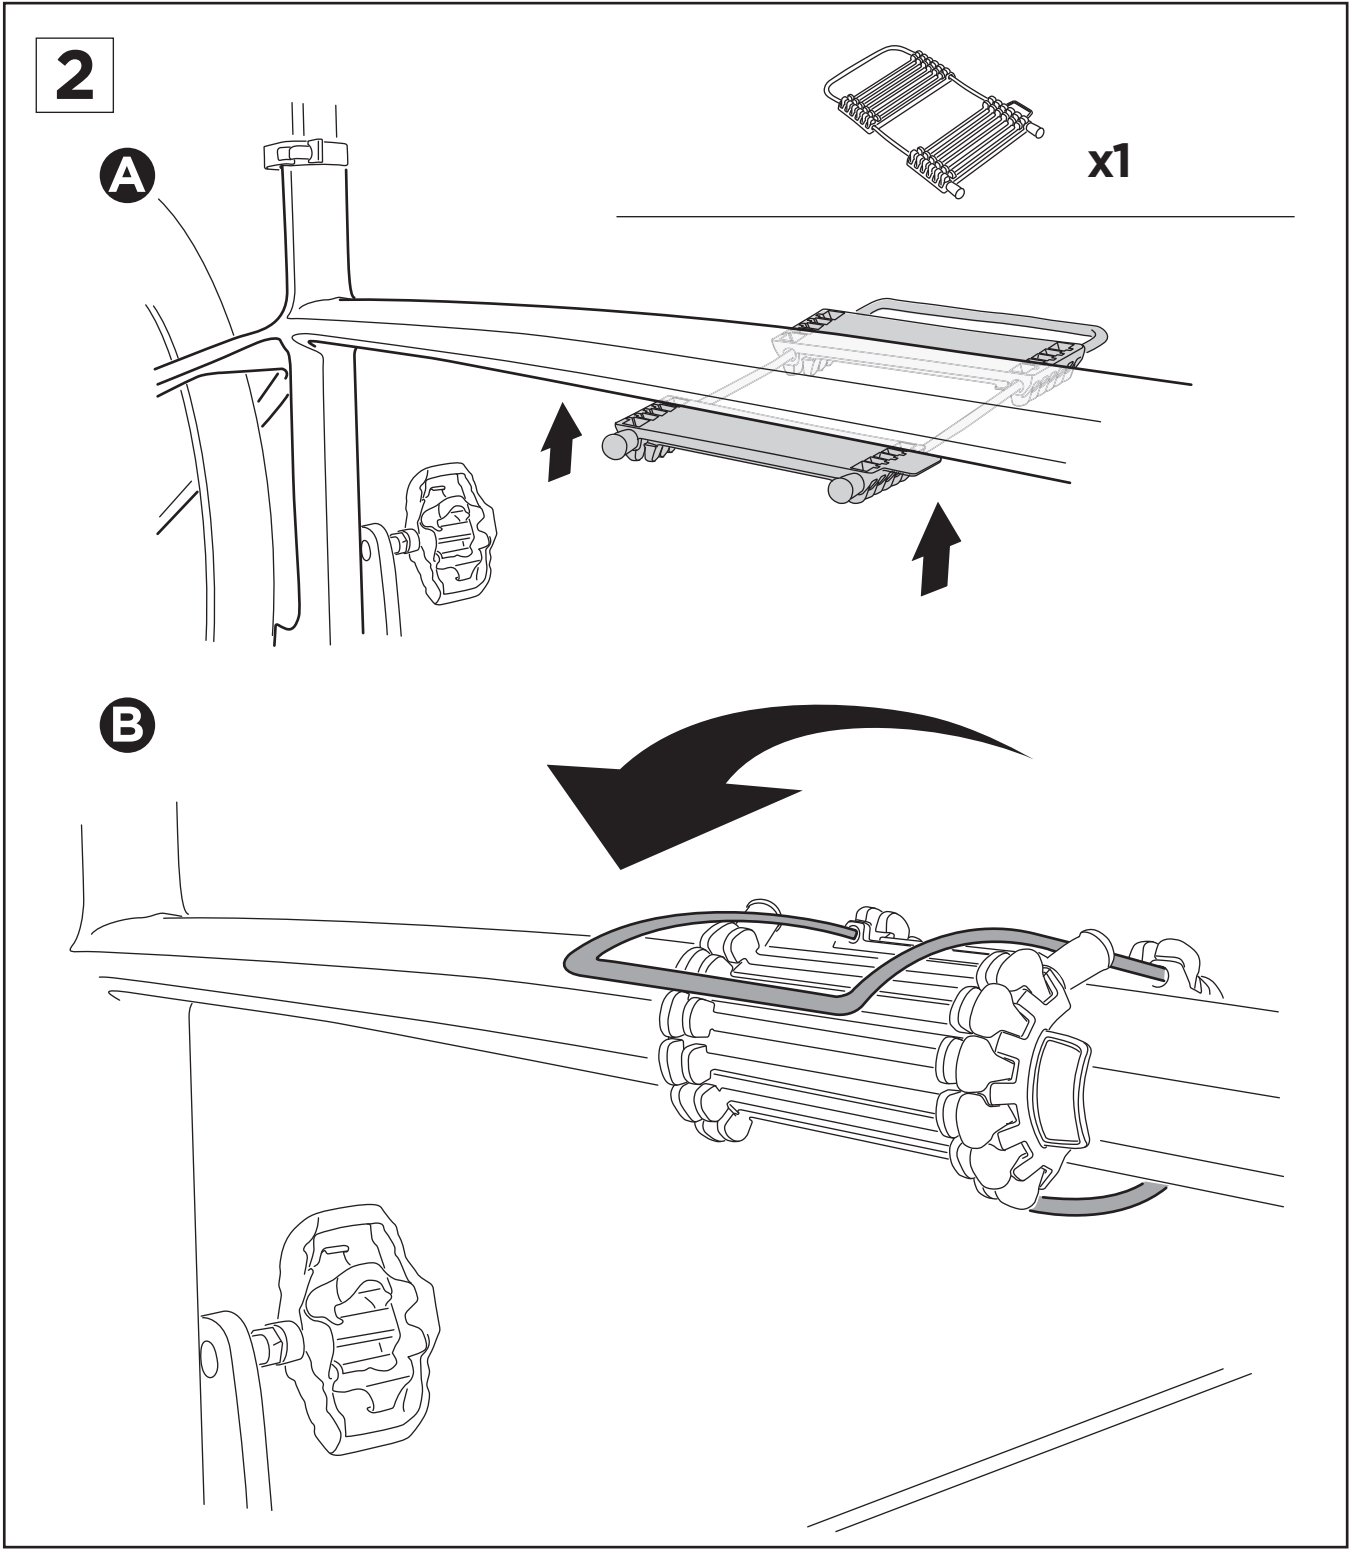

Thule Carbon Frame Protector 984101
for Thule ProRide 598003 and
Thule AcuTight Torque Limiter Knob

➤ Instructions

Thule ProRide 598003

Thule AcuTight Torque Limiter Knob