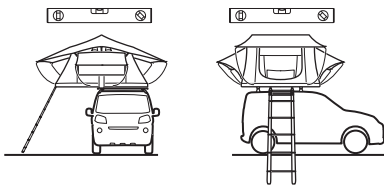

DO NOT use Tepui tents on factory installed crossbars.

 **Min 33.5"/85 cm**

 **Min 30.7"/78 cm**

 **THULE SquareBar Evo Max 50"/127 cm**

**Max 130 km/h
80 Mph**

**136 kg
300 lbs**

1

2