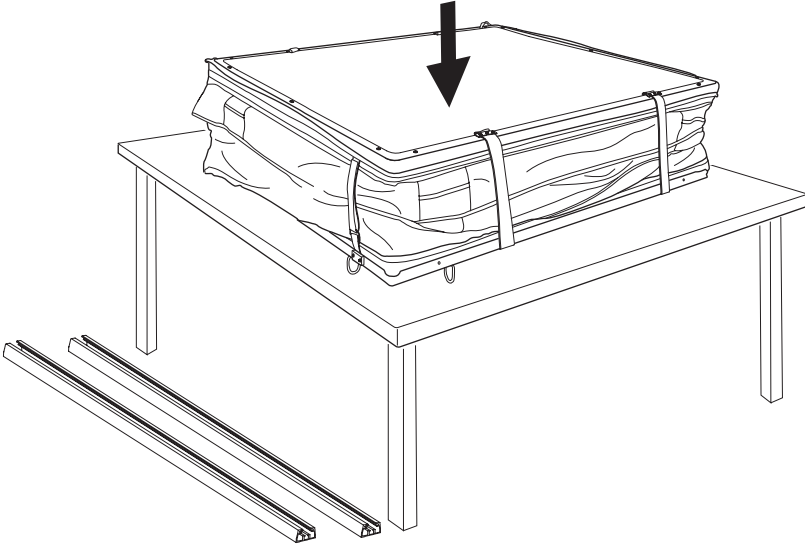

DO NOT use Tepui tents on factory installed crossbars.

 **Min 33.5"/85 cm**

 **Min 30.7"/78 cm**

 **THULE SquareBar Evo Max 50"/127 cm**

**Max 130 km/h
80 Mph**

**136 kg
300 lbs**

1

2