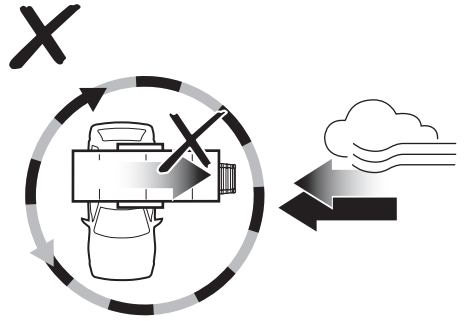

DO NOT use Tepui tents on factory installed crossbars.

 **Min 33.5"/85 cm**

 **Min 30.7"/78 cm**

 **THULE SquareBar Evo Max 50"/127 cm**

**Max 130 km/h
80 Mph**

**136 kg
300 lbs**

1

2