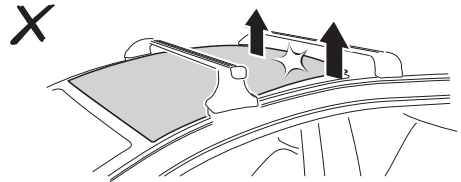

DO NOT use Tepui tents on factory installed crossbars.

 **Min 33.5"/85 cm**

 **Min 30.7"/78 cm**

 **THULE SquareBar Evo Max 50"/127 cm**

**Max 130 km/h
80 Mph**

**136 kg
300 lbs**

1

2