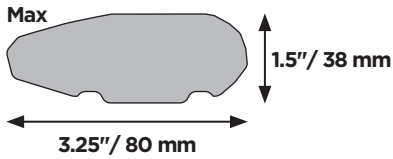

➤ Instructions

Thule Tepui Autana 3

Thule Tepui Autana 4

Thule Tepui Ruggedized Autana 3

901400, 901401, 901402, 901500, 901450, 901451

13 mm

13 mm

Adapter Thule Xsporter & Thule TracRac bar Xadapt 14

DO NOT use Tepui tents on factory installed crossbars.

 **Min 33.5"/85 cm**

 **Min 30.7"/78 cm**

 **THULE SquareBar Evo Max 50"/127 cm**

**Max 130 km/h
80 Mph**

**136 kg
300 lbs**

1

2