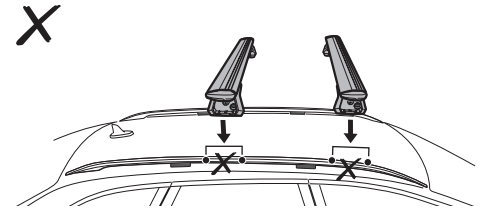

DO NOT use Tepui tents on factory installed crossbars.

 **Min 33.5"/85 cm**

 **Min 30.7"/78 cm**

 **THULE SquareBar Evo Max 50"/127 cm**

**Max 130 km/h
80 Mph**

**136 kg
300 lbs**

1

2