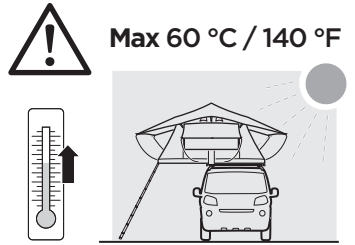

DO NOT use Tepui tents on factory installed crossbars.

 **Min 33.5"/85 cm**

 **Min 30.7"/78 cm**

 **THULE SquareBar Evo Max 50"/127 cm**

**Max 130 km/h
80 Mph**

**136 kg
300 lbs**

1

2