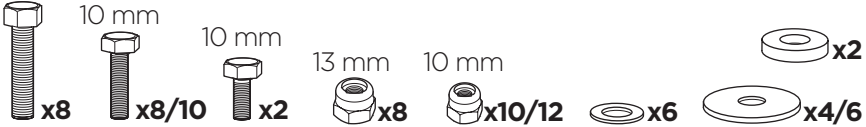

➤ Instructions

Thule Tepui Autana 3

Thule Tepui Autana 4

Thule Tepui Ruggedized Autana 3

901400, 901401, 901402, 901500, 901450, 901451

13 mm

13 mm

Adapter Thule Xsporter & Thule TracRac bar Xadapt 14

DO NOT use Tepui tents on factory installed crossbars.

 **Min 33.5"/85 cm**

 **Min 30.7"/78 cm**

 **THULE SquareBar Evo Max 50"/127 cm**

**Max 130 km/h
80 Mph**

**136 kg
300 lbs**

1

2