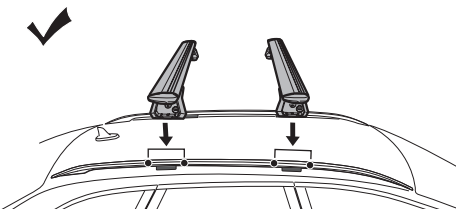

DO NOT use Tepui tents on factory installed crossbars.

 **Min 33.5"/85 cm**

 **Min 30.7"/78 cm**

 **THULE SquareBar Evo Max 50"/127 cm**

**Max 130 km/h
80 Mph**

**136 kg
300 lbs**

1

2