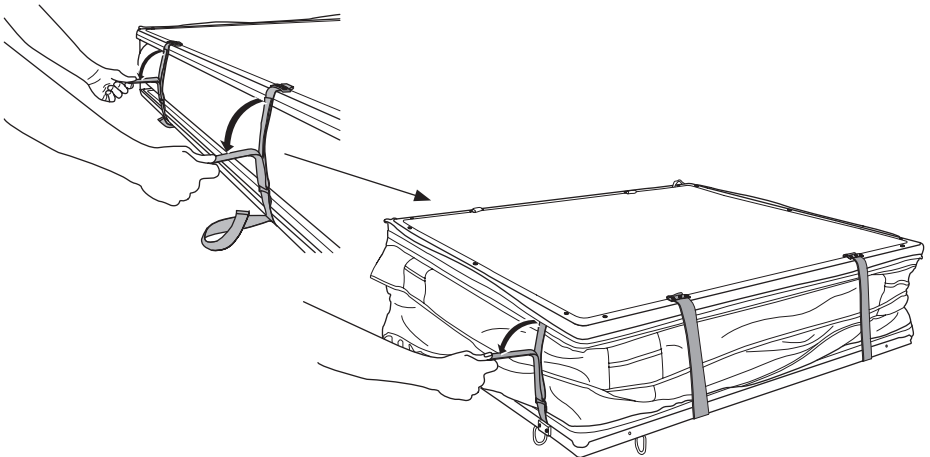

DO NOT use Tepui tents on factory installed crossbars.

 **Min 33.5"/85 cm**

 **Min 30.7"/78 cm**

 **THULE SquareBar Evo Max 50"/127 cm**

**Max 130 km/h
80 Mph**

**136 kg
300 lbs**

1

2