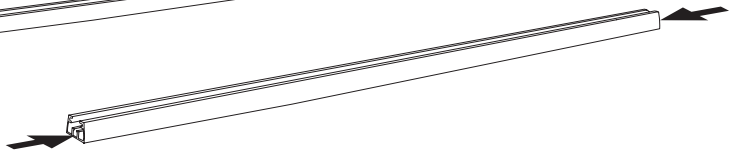

4

10 mm

x2

x4/6