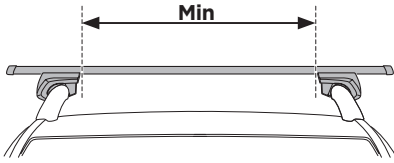

DO NOT use Tepui tents on factory installed crossbars.

 **Min 33.5"/85 cm**

 **Min 30.7"/78 cm**

 **THULE SquareBar Evo Max 50"/127 cm**

**Max 130 km/h
80 Mph**

**136 kg
300 lbs**

1

2