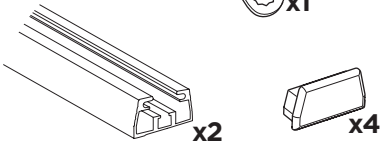

➤ Instructions

Thule Tepui Autana 3

Thule Tepui Autana 4

Thule Tepui Ruggedized Autana 3

901400, 901401, 901402, 901500, 901450, 901451

13 mm

13 mm

Adapter Thule Xsporter & Thule TracRac bar Xadapt 14

DO NOT use Tepui tents on factory installed crossbars.

 **Min 33.5"/85 cm**

 **Min 30.7"/78 cm**

 **THULE SquareBar Evo Max 50"/127 cm**

**Max 130 km/h
80 Mph**

**136 kg
300 lbs**

1

2