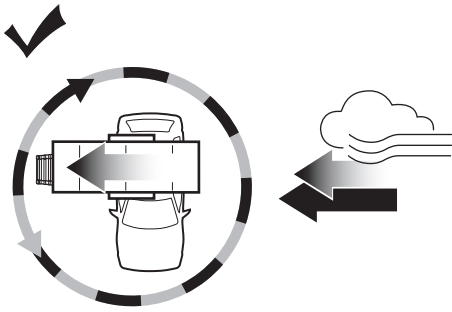

DO NOT use Tepui tents on factory installed crossbars.

 **Min 33.5"/85 cm**

 **Min 30.7"/78 cm**

 **THULE SquareBar Evo Max 50"/127 cm**

**Max 130 km/h
80 Mph**

**136 kg
300 lbs**

1

2