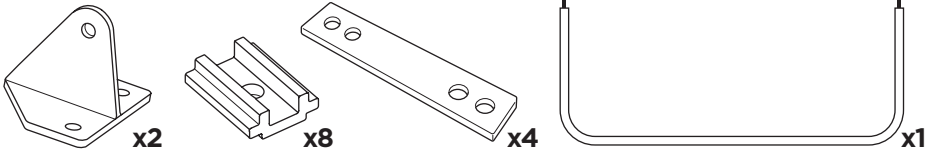

➤ Instructions

Thule Tepui Autana 3

Thule Tepui Autana 4

Thule Tepui Ruggedized Autana 3

901400, 901401, 901402, 901500, 901450, 901451

13 mm

13 mm

Adapter Thule Xsporter & Thule TracRac bar Xadapt 14

DO NOT use Tepui tents on factory installed crossbars.

 **Min 33.5"/85 cm**

 **Min 30.7"/78 cm**

 **THULE SquareBar Evo Max 50"/127 cm**

**Max 130 km/h
80 Mph**

**136 kg
300 lbs**

1

2