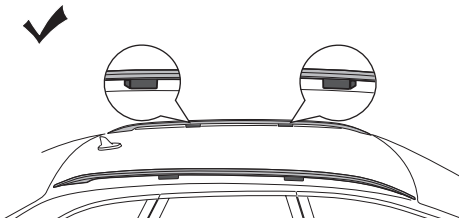

DO NOT use Tepui tents on factory installed crossbars.

 **Min 33.5"/85 cm**

 **Min 30.7"/78 cm**

 **THULE SquareBar Evo Max 50"/127 cm**

**Max 130 km/h
80 Mph**

**136 kg
300 lbs**

1

2