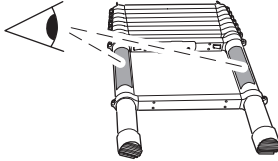

DO NOT use Tepui tents on factory installed crossbars.

 **Min 33.5"/85 cm**

 **Min 30.7"/78 cm**

 **THULE SquareBar Evo Max 50"/127 cm**

**Max 130 km/h
80 Mph**

**136 kg
300 lbs**

1

2