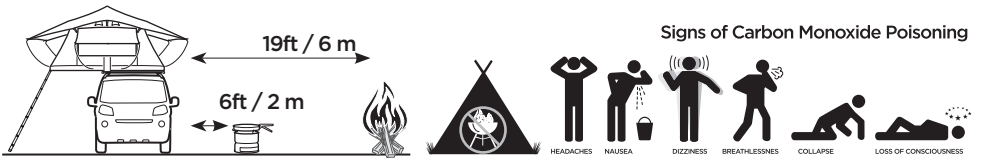

DO NOT use Tepui tents on factory installed crossbars.

 **Min 33.5"/85 cm**

 **Min 30.7"/78 cm**

 **THULE SquareBar Evo Max 50"/127 cm**

**Max 130 km/h
80 Mph**

**136 kg
300 lbs**

1

2