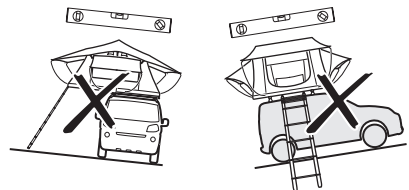

DO NOT use Tepui tents on factory installed crossbars.

 **Min 33.5"/85 cm**

 **Min 30.7"/78 cm**

 **THULE SquareBar Evo Max 50"/127 cm**

**Max 130 km/h
80 Mph**

**136 kg
300 lbs**

1

2