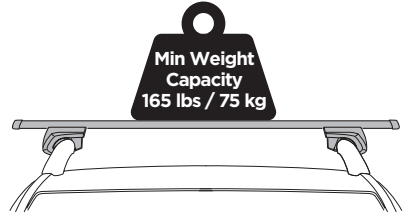

DO NOT use Tepui tents on factory installed crossbars.

 **Min 33.5"/85 cm**

 **Min 30.7"/78 cm**

 **THULE SquareBar Evo Max 50"/127 cm**

**Max 130 km/h
80 Mph**

**136 kg
300 lbs**

1

2