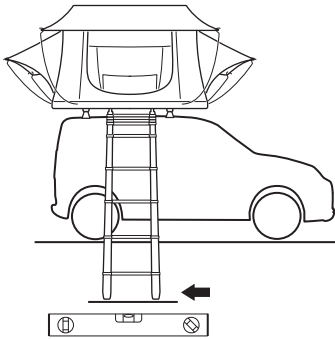

DO NOT use Tepui tents on factory installed crossbars.

 **Min 33.5"/85 cm**

 **Min 30.7"/78 cm**

 **THULE SquareBar Evo Max 50"/127 cm**

**Max 130 km/h
80 Mph**

**136 kg
300 lbs**

1

2