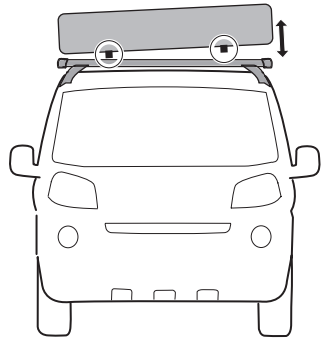

3

x4

4

x1

13 mm

x8

x4