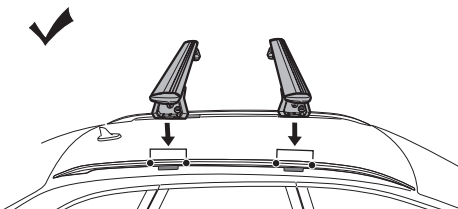

DO NOT use Tepui tents on factory installed crossbars.

**Min 25.2"/64 cm**

**Min 33.5"/85 cm**

**THULE SquareBar Evo Max 50"/127 cm**

**Max 130 km/h  
80 Mph**

1

2

3