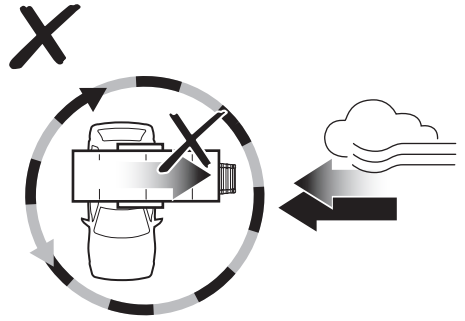

DO NOT use Tepui tents on factory installed crossbars.

**Min 25.2"/64 cm**

**Min 33.5"/85 cm**

**THULE SquareBar Evo Max 50"/127 cm**

**Max 130 km/h  
80 Mph**

1

2

3