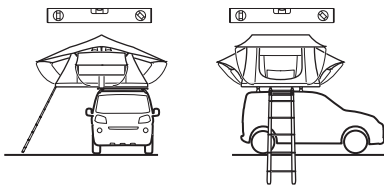

DO NOT use Tepui tents on factory installed crossbars.

**Min 25.2"/64 cm**

**Min 33.5"/85 cm**

**THULE SquareBar Evo Max 50"/127 cm**

**Max 130 km/h  
80 Mph**

1

2

3