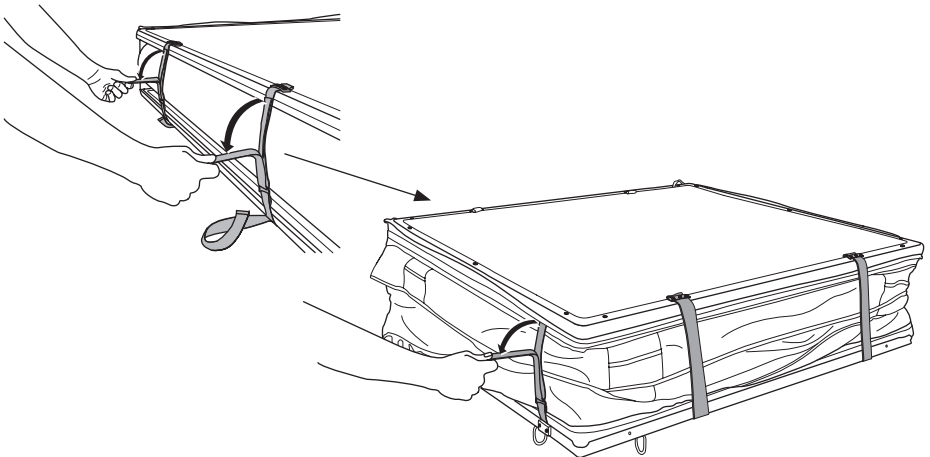

DO NOT use Tepui tents on factory installed crossbars.

**Min 25.2"/64 cm**

**Min 33.5"/85 cm**

**THULE SquareBar Evo Max 50"/127 cm**

**Max 130 km/h  
80 Mph**

1

2

3