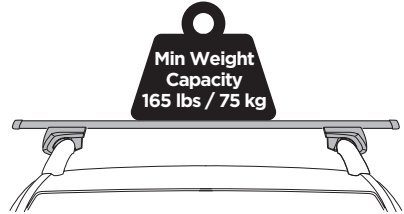

DO NOT use Tepui tents on factory installed crossbars.

**Min 25.2"/64 cm**

**Min 33.5"/85 cm**

**THULE SquareBar Evo Max 50"/127 cm**

**Max 130 km/h  
80 Mph**

1

2

3