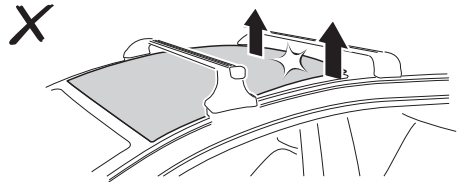

DO NOT use Tepui tents on factory installed crossbars.

**Min 25.2"/64 cm**

**Min 33.5"/85 cm**

**THULE SquareBar Evo Max 50"/127 cm**

**Max 130 km/h  
80 Mph**

1

2

3