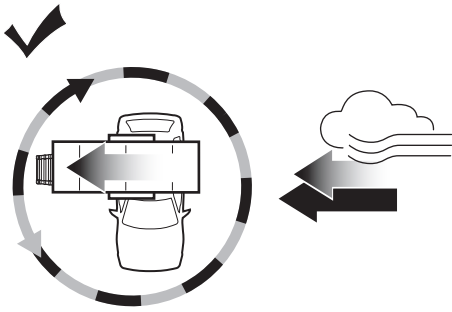

DO NOT use Tepui tents on factory installed crossbars.

**Min 25.2"/64 cm**

**Min 33.5"/85 cm**

**THULE SquareBar Evo Max 50"/127 cm**

**Max 130 km/h  
80 Mph**

1

2

3