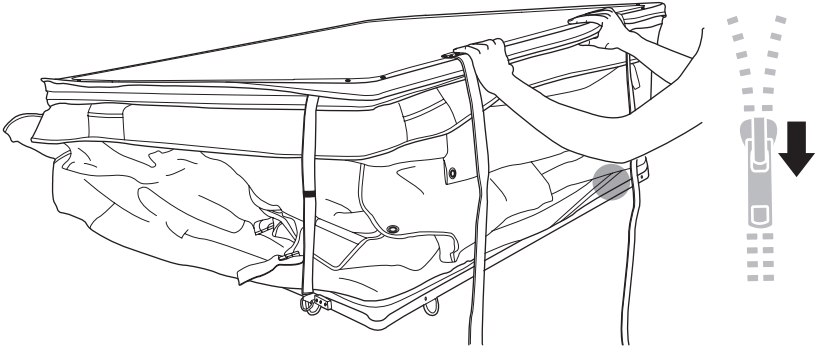

DO NOT use Tepui tents on factory installed crossbars.

**Min 25.2"/64 cm**

**Min 33.5"/85 cm**

**THULE SquareBar Evo Max 50"/127 cm**

**Max 130 km/h  
80 Mph**

1

2

3