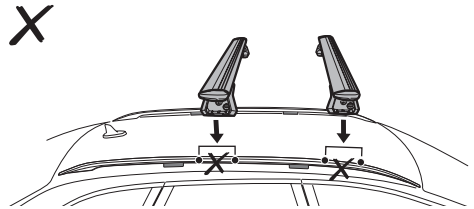

DO NOT use Tepui tents on factory installed crossbars.

**Min 25.2"/64 cm**

**Min 33.5"/85 cm**

**THULE SquareBar Evo Max 50"/127 cm**

**Max 130 km/h  
80 Mph**

1

2

3