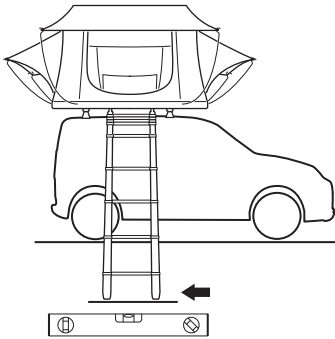

DO NOT use Tepui tents on factory installed crossbars.

**Min 25.2"/64 cm**

**Min 33.5"/85 cm**

**THULE SquareBar Evo Max 50"/127 cm**

**Max 130 km/h  
80 Mph**

1

2

3