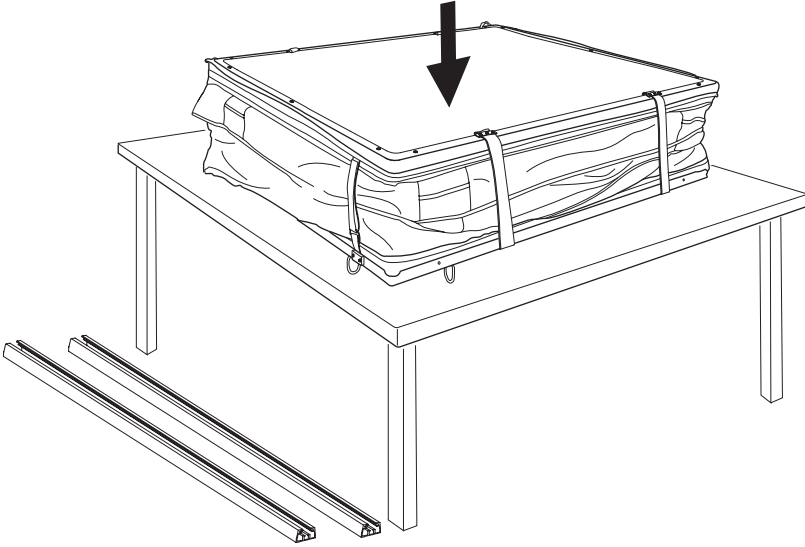

DO NOT use Tepui tents on factory installed crossbars.

**Min 25.2"/64 cm**

**Min 33.5"/85 cm**

**THULE SquareBar Evo Max 50"/127 cm**

**Max 130 km/h  
80 Mph**

1

2

3