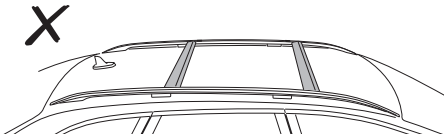

DO NOT use Tepui tents on factory installed crossbars.

**Min 25.2"/64 cm**

**Min 33.5"/85 cm**

**THULE SquareBar Evo Max 50"/127 cm**

**Max 130 km/h  
80 Mph**

1

2

3