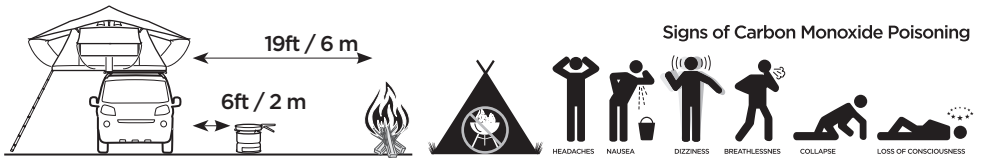

DO NOT use Tepui tents on factory installed crossbars.

**Min 25.2"/64 cm**

**Min 33.5"/85 cm**

**THULE SquareBar Evo Max 50"/127 cm**

**Max 130 km/h  
80 Mph**

1

2

3