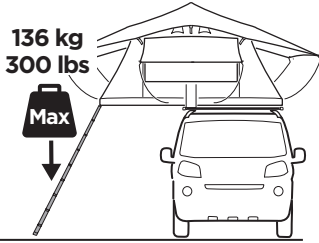

DO NOT use Tepui tents on factory installed crossbars.

**Min 25.2"/64 cm**

**Min 33.5"/85 cm**

**THULE SquareBar Evo Max 50"/127 cm**

**Max 130 km/h  
80 Mph**

1

2

3