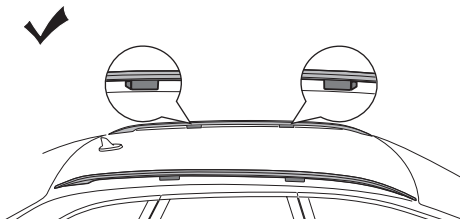

DO NOT use Tepui tents on factory installed crossbars.

**Min 25.2"/64 cm**

**Min 33.5"/85 cm**

**THULE SquareBar Evo Max 50"/127 cm**

**Max 130 km/h  
80 Mph**

1

2

3