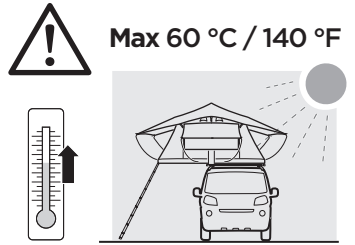

DO NOT use Tepui tents on factory installed crossbars.

**Min 25.2"/64 cm**

**Min 33.5"/85 cm**

**THULE SquareBar Evo Max 50"/127 cm**

**Max 130 km/h  
80 Mph**

1

2

3