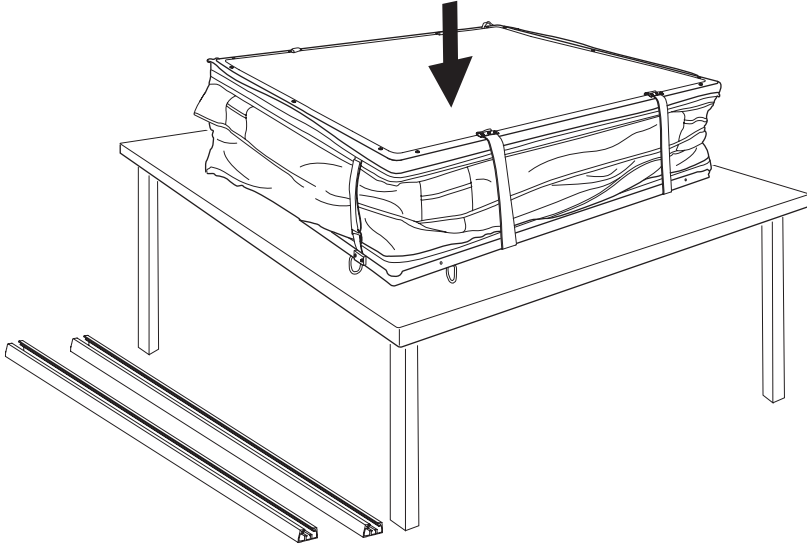

DO NOT use Tepui tents on factory installed crossbars.

 **Min 25.2"/64 cm**

 **Min 33.5"/85 cm**

 **THULE SquareBar Evo Max 50"/127 cm**

1

2

3

i