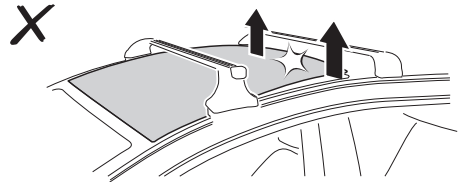

DO NOT use Tepui tents on factory installed crossbars.

 **Min 25.2"/64 cm**

 **Min 33.5"/85 cm**

 **THULE SquareBar Evo Max 50"/127 cm**

1

2

3

i