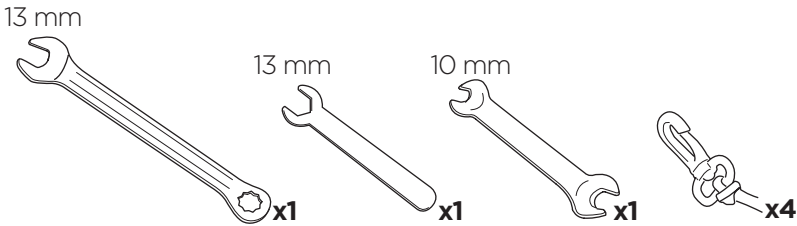

➤ Instructions

Thule Tepui Explorer Ayer 2

Thule Tepui Explorer Kukenam 3

Thule Tepui Ruggedized Kukenam 3

901200, 901201, 901300, 901301, 901302, 901350, 901351

Adapter Thule Xsporter & Thule TracRac bar Xadapt 14

DO NOT use Tepui tents on factory installed crossbars.

 **Min 25.2"/64 cm**

 **Min 33.5"/85 cm**

 **THULE SquareBar Evo Max 50"/127 cm**

1

2

3

i