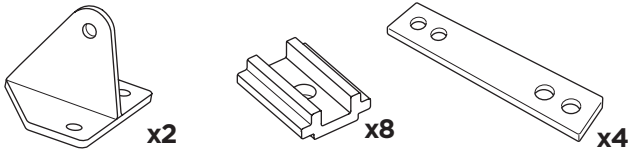

➤ Instructions

Thule Tepui Explorer Ayer 2

Thule Tepui Explorer Kukenam 3

Thule Tepui Ruggedized Kukenam 3

901200, 901201, 901300, 901301, 901302, 901350, 901351

Adapter Thule Xsporter & Thule TracRac bar Xadapt 14

DO NOT use Tepui tents on factory installed crossbars.

 **Min 25.2"/64 cm**

 **Min 33.5"/85 cm**

 **THULE SquareBar Evo Max 50"/127 cm**

1

2

3

i