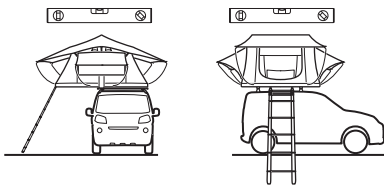

DO NOT use Tepui tents on factory installed crossbars.

 **Min 25.2"/64 cm**

 **Min 33.5"/85 cm**

 **THULE SquareBar Evo Max 50"/127 cm**

1

2

3

i