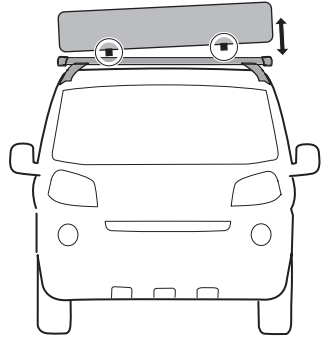

3

x4

4

x1

13 mm

x8

x4