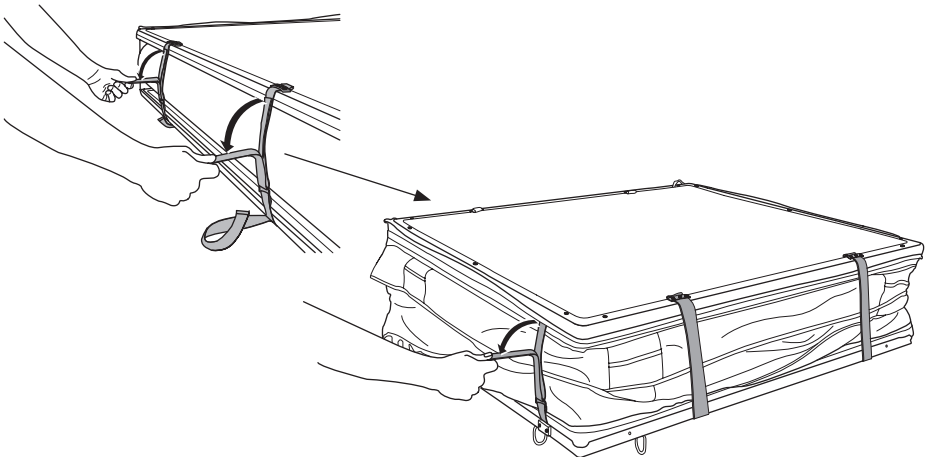

DO NOT use Tepui tents on factory installed crossbars.

 **Min 25.2"/64 cm**

 **Min 33.5"/85 cm**

 **THULE SquareBar Evo Max 50"/127 cm**

1

2

3

i