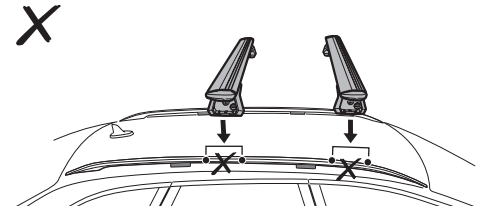

DO NOT use Tepui tents on factory installed crossbars.

 **Min 25.2"/64 cm**

 **Min 33.5"/85 cm**

 **THULE SquareBar Evo Max 50"/127 cm**

1

2

3

i