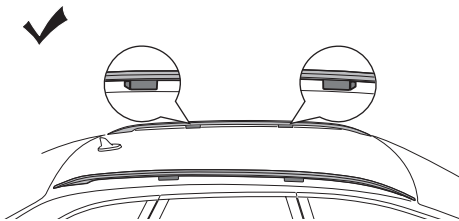

DO NOT use Tepui tents on factory installed crossbars.

 **Min 25.2"/64 cm**

 **Min 33.5"/85 cm**

 **THULE SquareBar Evo Max 50"/127 cm**

1

2

3

i