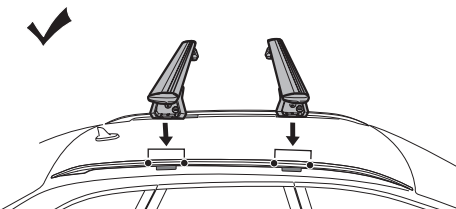

DO NOT use Tepui tents on factory installed crossbars.

 **Min 25.2"/64 cm**

 **Min 33.5"/85 cm**

 **THULE SquareBar Evo Max 50"/127 cm**

1

2

3

i