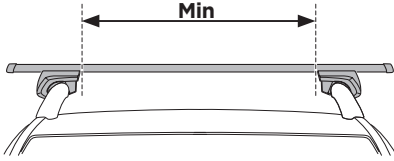

DO NOT use Tepui tents on factory installed crossbars.

 **Min 25.2"/64 cm**

 **Min 33.5"/85 cm**

 **THULE SquareBar Evo Max 50"/127 cm**

1

2

3

i