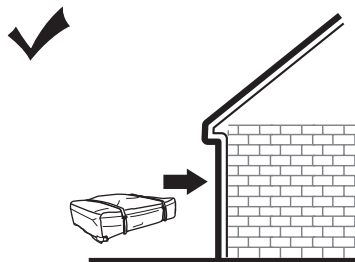

DO NOT use Tepui tents on factory installed crossbars.

 **Min 25.2"/64 cm**

 **Min 33.5"/85 cm**

 **THULE SquareBar Evo Max 50"/127 cm**

1

2

3

i