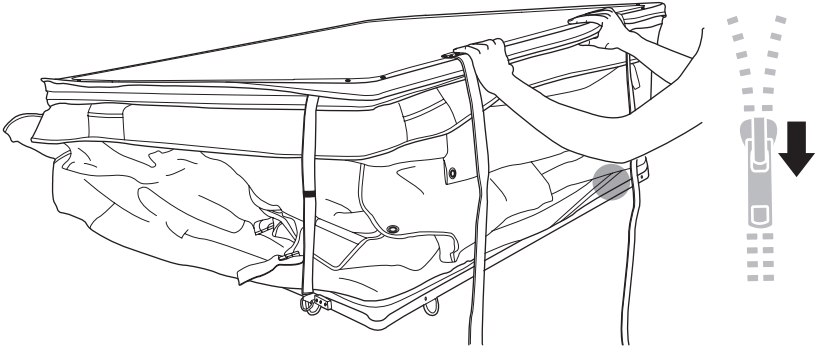

DO NOT use Tepui tents on factory installed crossbars.

 **Min 25.2"/64 cm**

 **Min 33.5"/85 cm**

 **THULE SquareBar Evo Max 50"/127 cm**

1

2

3

i