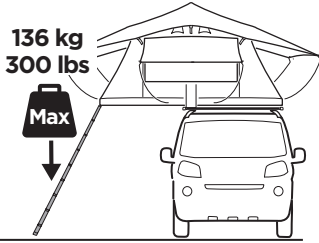

DO NOT use Tepui tents on factory installed crossbars.

 **Min 25.2"/64 cm**

 **Min 33.5"/85 cm**

 **THULE SquareBar Evo Max 50"/127 cm**

1

2

3

i