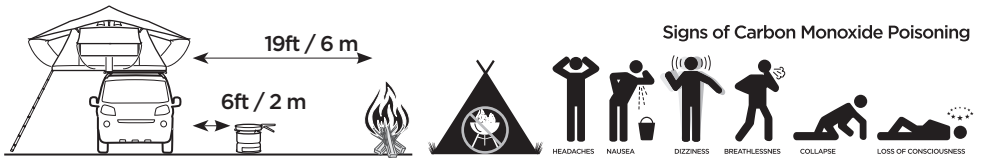

DO NOT use Tepui tents on factory installed crossbars.

 **Min 25.2"/64 cm**

 **Min 33.5"/85 cm**

 **THULE SquareBar Evo Max 50"/127 cm**

1

2

3

i