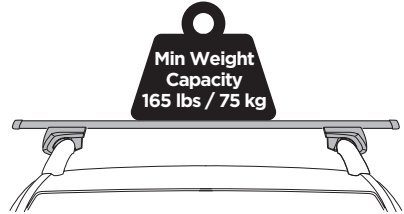

DO NOT use Tepui tents on factory installed crossbars.

 **Min 25.2"/64 cm**

 **Min 33.5"/85 cm**

 **THULE SquareBar Evo Max 50"/127 cm**

1

2

3

i