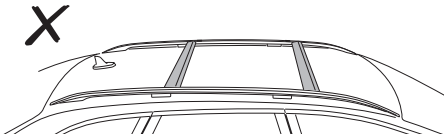

DO NOT use Tepui tents on factory installed crossbars.

 **Min 25.2"/64 cm**

 **Min 33.5"/85 cm**

 **THULE SquareBar Evo Max 50"/127 cm**

1

2

3

i