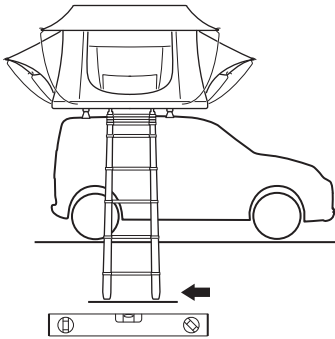

DO NOT use Tepui tents on factory installed crossbars.

 **Min 25.2"/64 cm**

 **Min 33.5"/85 cm**

 **THULE SquareBar Evo Max 50"/127 cm**

1

2

3

i