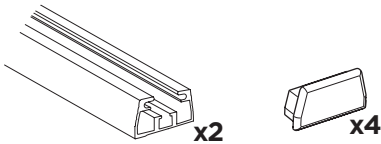

➤ Instructions

Thule Tepui Explorer Ayer 2

Thule Tepui Explorer Kukenam 3

Thule Tepui Ruggedized Kukenam 3

901200, 901201, 901300, 901301, 901302, 901350, 901351

Adapter Thule Xsporter & Thule TracRac bar Xadapt 14

DO NOT use Tepui tents on factory installed crossbars.

 **Min 25.2"/64 cm**

 **Min 33.5"/85 cm**

 **THULE SquareBar Evo Max 50"/127 cm**

1

2

3

i