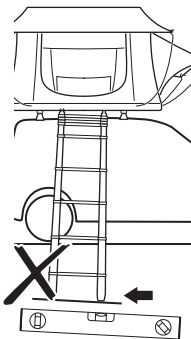

DO NOT use Tepui tents on factory installed crossbars.

 **Min 25.2"/64 cm**

 **Min 33.5"/85 cm**

 **THULE SquareBar Evo Max 50"/127 cm**

1

2

3

i