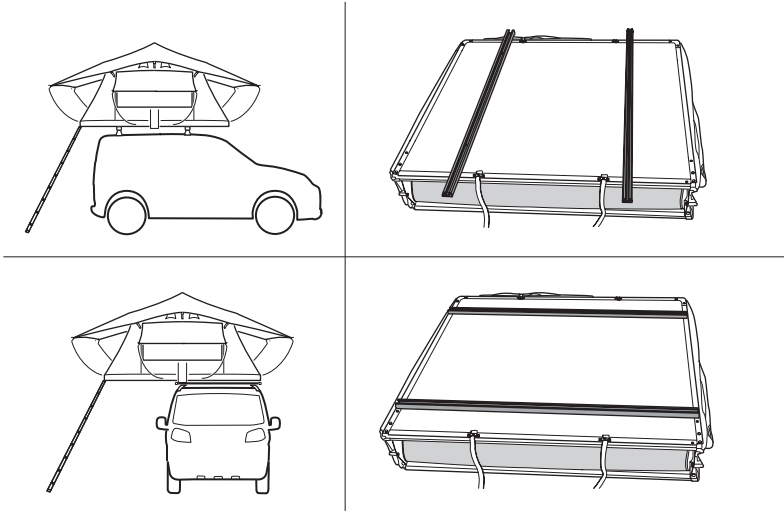

DO NOT use Tepui tents on factory installed crossbars.

 **Min 25.2"/64 cm**

 **Min 33.5"/85 cm**

 **THULE SquareBar Evo Max 50"/127 cm**

1

2

3

i