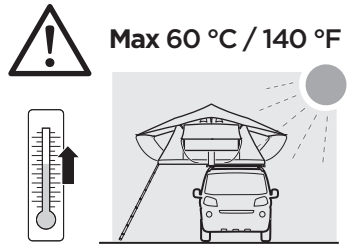

DO NOT use Tepui tents on factory installed crossbars.

 **Min 25.2"/64 cm**

 **Min 33.5"/85 cm**

 **THULE SquareBar Evo Max 50"/127 cm**

1

2

3

i