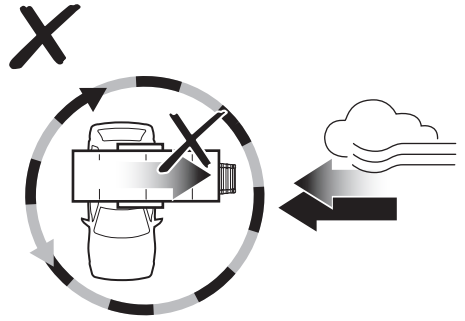

DO NOT use Tepui tents on factory installed crossbars.

 **Min 25.2"/64 cm**

 **Min 33.5"/85 cm**

 **THULE SquareBar Evo Max 50"/127 cm**

1

2

3

i