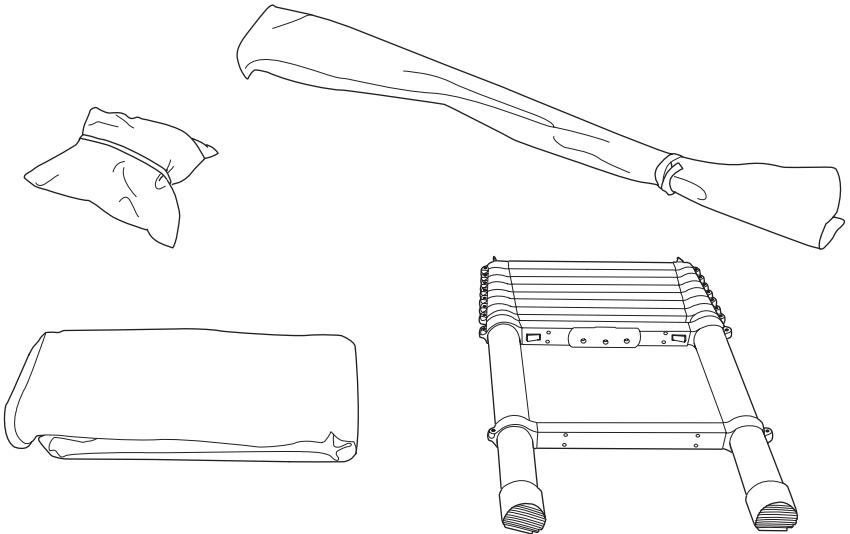

DO NOT use Tepui tents on factory installed crossbars.

 **Min 25.2"/64 cm**

 **Min 33.5"/85 cm**

 **THULE SquareBar Evo Max 50"/127 cm**

1

2

3

i