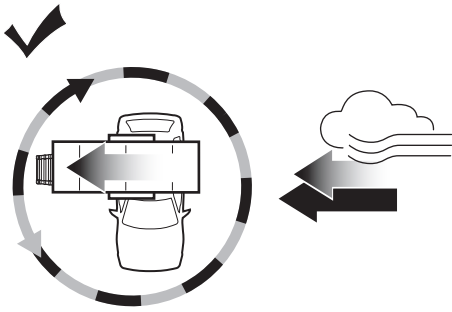

DO NOT use Tepui tents on factory installed crossbars.

 **Min 25.2"/64 cm**

 **Min 33.5"/85 cm**

 **THULE SquareBar Evo Max 50"/127 cm**

1

2

3

i