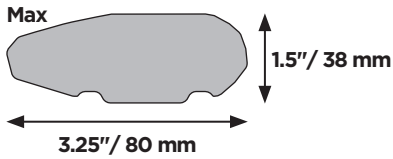

Adapter Thule Xsporter & Thule TracRac bar Xadapt 14

DO NOT use Tepui tents on factory installed crossbars.