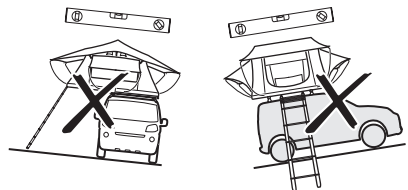

DO NOT use Tepui tents on factory installed crossbars.

 **Min 25.2"/64 cm**

 **Min 33.5"/85 cm**

 **THULE SquareBar Evo Max 50"/127 cm**

1

2

3

i